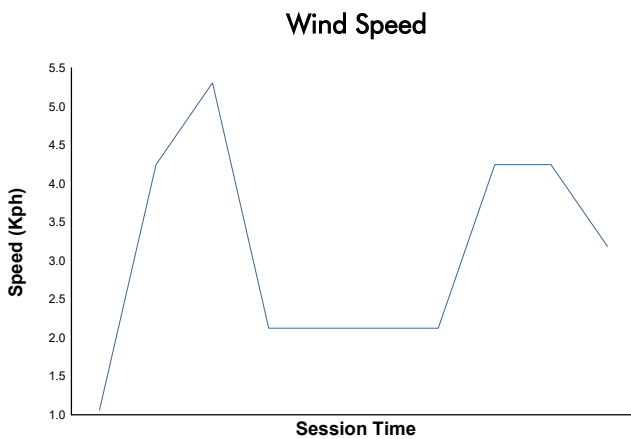

ESBK CIRCUIT DE BARCELONA-CATALUNYA

PreMoto3/Promo3

Warm Up

Weather Report

Track Status: **DRY**