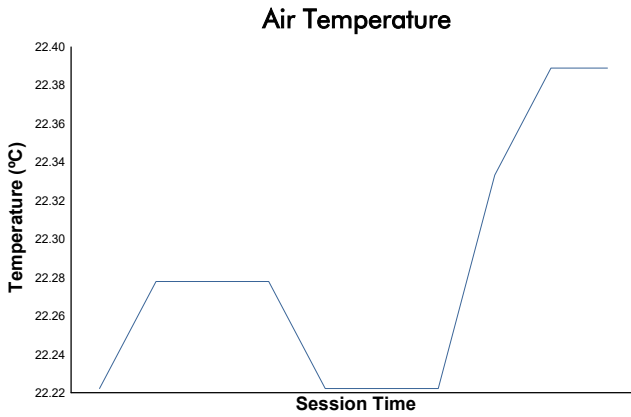

ESBK CIRCUIT DE BARCELONA-CATALUNYA

PreMoto3/Promo3

Warm Up

Weather Report

Track Status: **DRY**