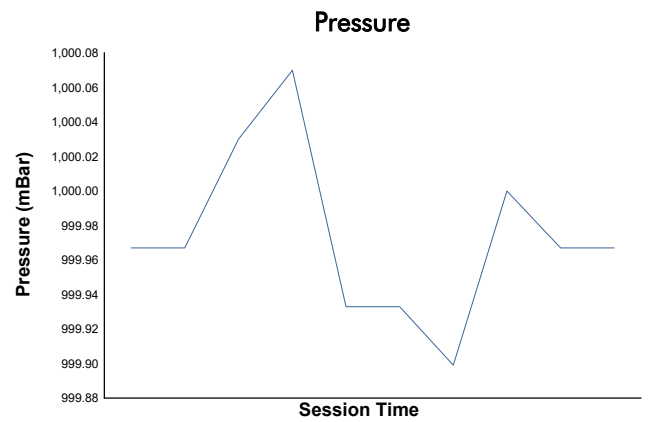

ESBK CIRCUIT DE BARCELONA-CATALUNYA

PreMoto3/Promo3

Warm Up

Weather Report

Track Status: **DRY**