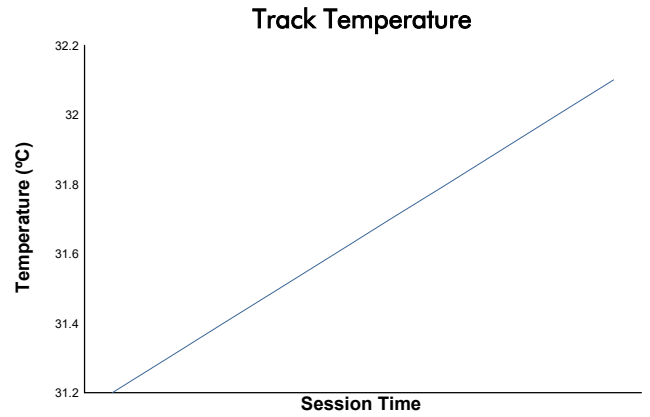

ESBK CIRCUIT DE BARCELONA-CATALUNYA

PreMoto3/Promo3

Warm Up

Weather Report

Track Status: **DRY**