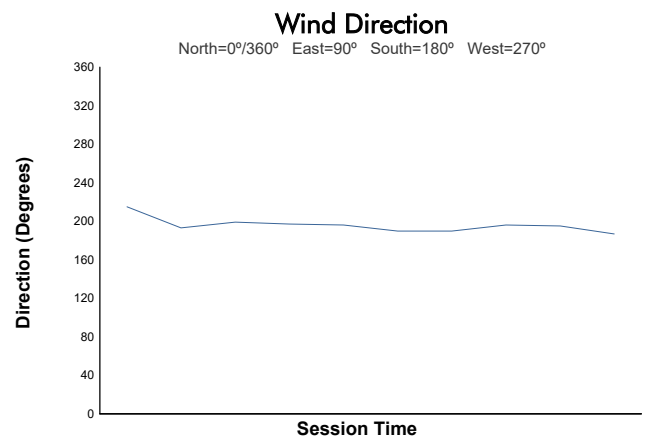

ESBK CIRCUIT DE BARCELONA-CATALUNYA

PreMoto3/Promo3

Warm Up

Weather Report

Track Status: **DRY**