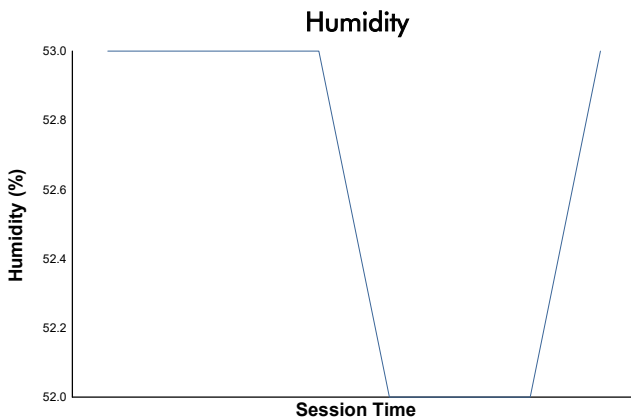

ESBK CIRCUIT DE BARCELONA-CATALUNYA

Supersport
Carrera 1

Weather Report

Track Status: **DRY**