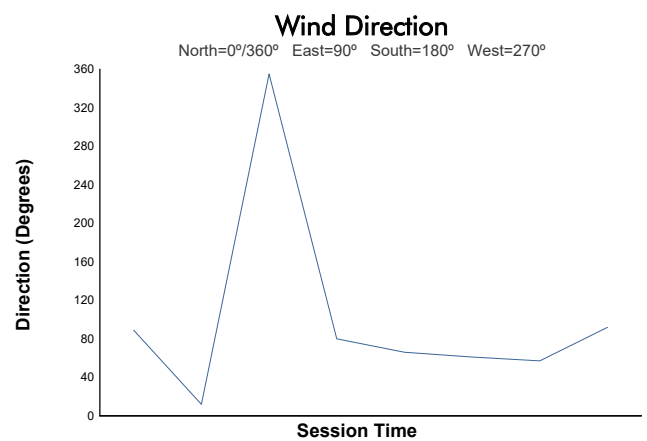

ESBK CIRCUIT DE BARCELONA-CATALUNYA

Supersport
Carrera 1

Weather Report

Track Status: **DRY**