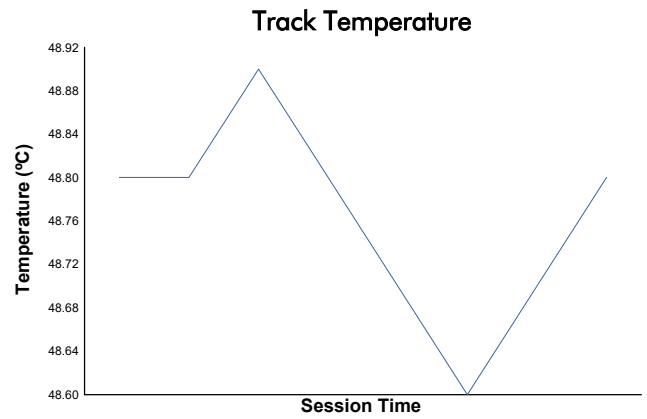

ESBK CIRCUIT DE BARCELONA-CATALUNYA

Supersport
Carrera 1

Weather Report

Track Status: **DRY**