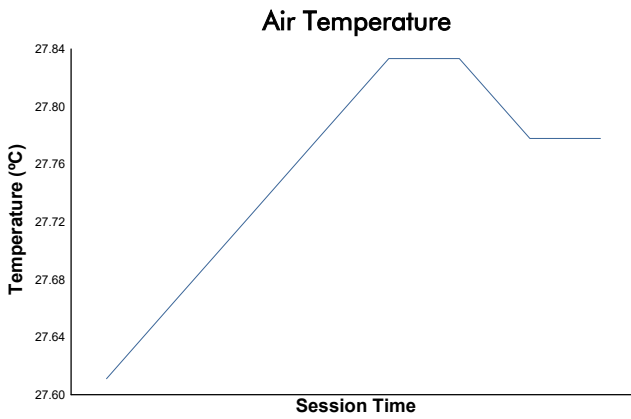

ESBK CIRCUIT DE BARCELONA-CATALUNYA

Supersport
Carrera 1

Weather Report

Track Status: **DRY**