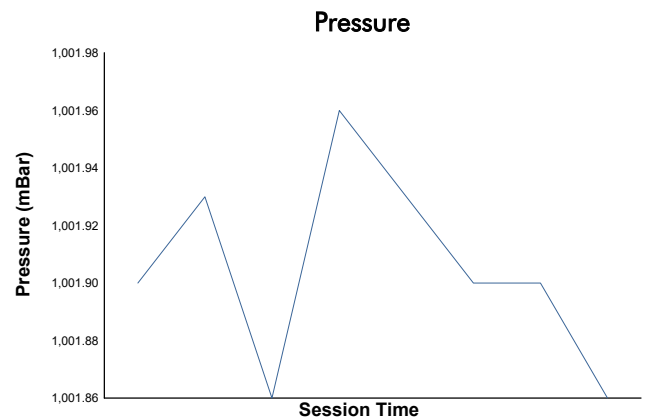

ESBK CIRCUIT DE BARCELONA-CATALUNYA

Supersport
Carrera 1

Weather Report

Track Status: **DRY**