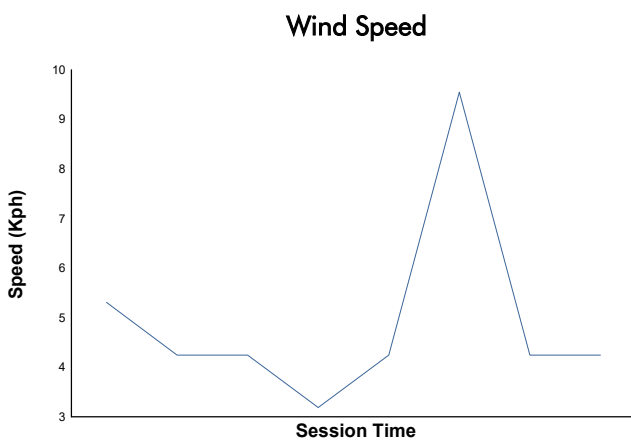

ESBK CIRCUIT DE BARCELONA-CATALUNYA

Supersport
Carrera 1

Weather Report

Track Status: **DRY**