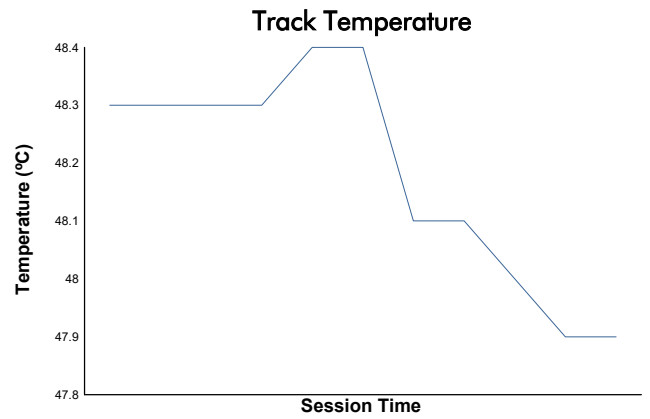

ESBK CIRCUIT DE BARCELONA-CATALUNYA

Supersport
Carrera 1 Restart

Weather Report

Track Status: **DRY**