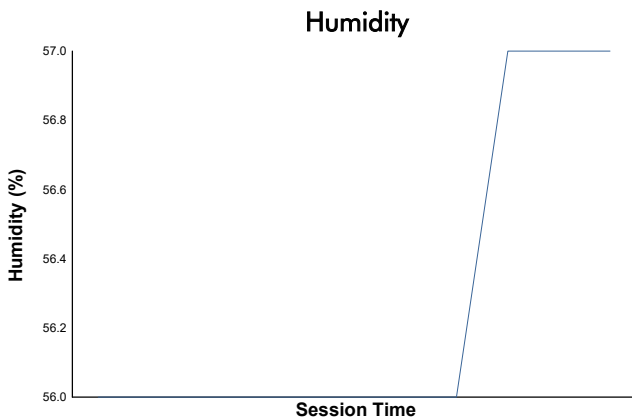

ESBK CIRCUIT DE BARCELONA-CATALUNYA

Supersport
Carrera 1 Restart

Weather Report

Track Status: **DRY**