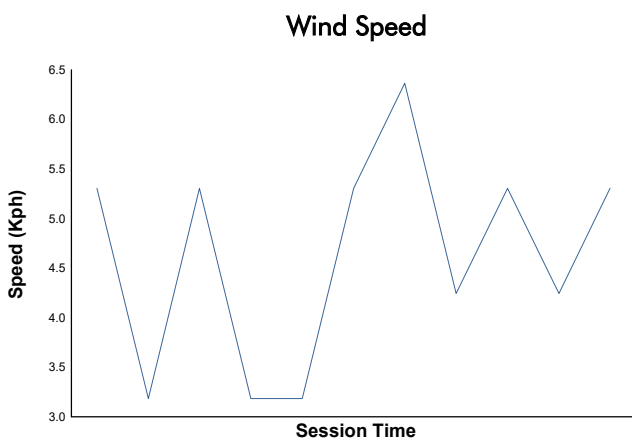

ESBK CIRCUIT DE BARCELONA-CATALUNYA

Supersport
Carrera 1 Restart

Weather Report

Track Status: **DRY**