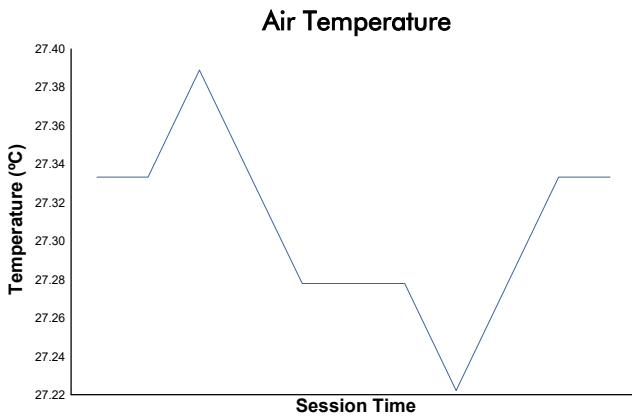

ESBK CIRCUIT DE BARCELONA-CATALUNYA

Supersport
Carrera 1 Restart

Weather Report

Track Status: **DRY**