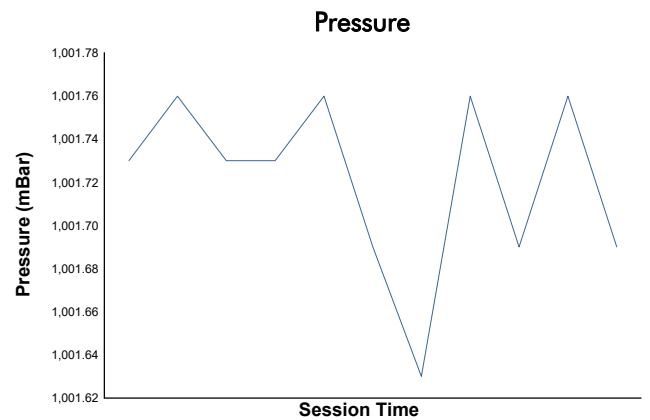

ESBK CIRCUIT DE BARCELONA-CATALUNYA

Supersport
Carrera 1 Restart

Weather Report

Track Status: **DRY**