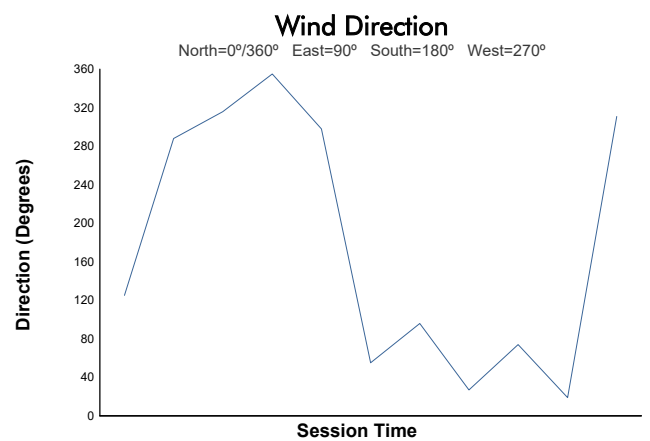

ESBK CIRCUIT DE BARCELONA-CATALUNYA

Supersport
Carrera 1 Restart

Weather Report

Track Status: **DRY**