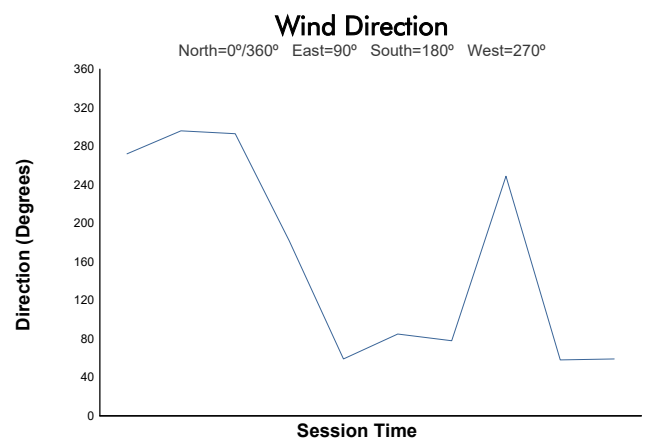

# ESBK CIRCUIT DE BARCELONA-CATALUNYA

Supersport

Warm Up

Weather Report

Track Status: **DRY**