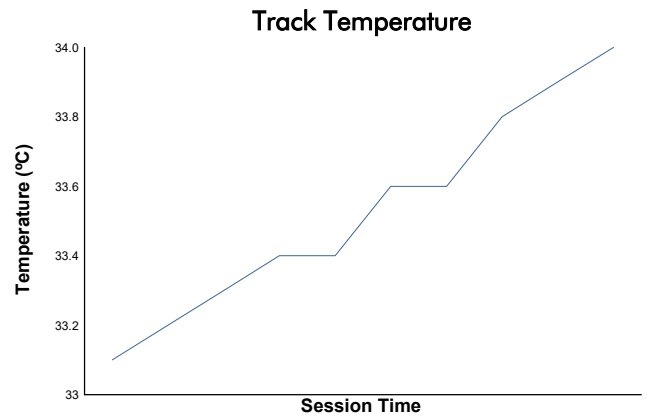

# ESBK CIRCUIT DE BARCELONA-CATALUNYA

Supersport

Warm Up

Weather Report

Track Status: **DRY**