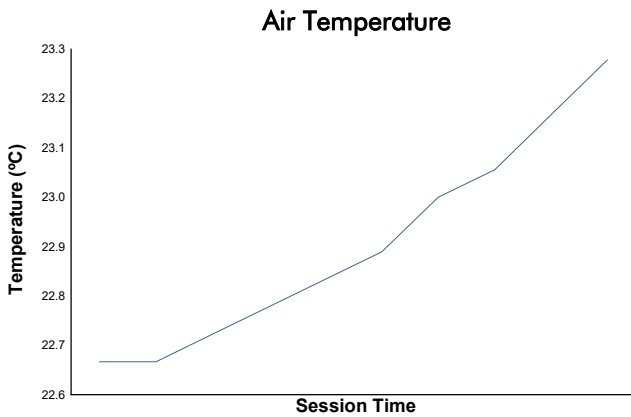

# ESBK CIRCUIT DE BARCELONA-CATALUNYA

Supersport

Warm Up

Weather Report

Track Status: **DRY**