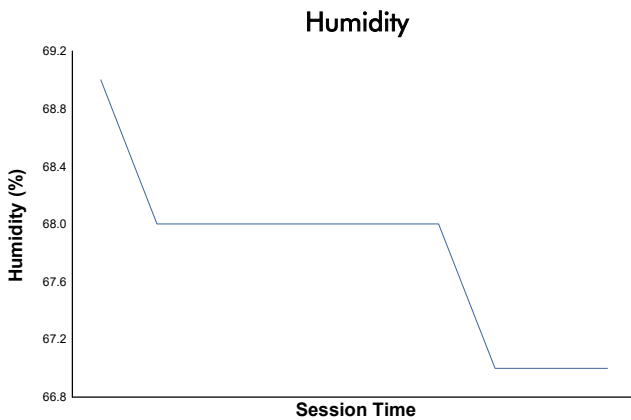

# ESBK CIRCUIT DE BARCELONA-CATALUNYA

Supersport

Warm Up

Weather Report

Track Status: **DRY**