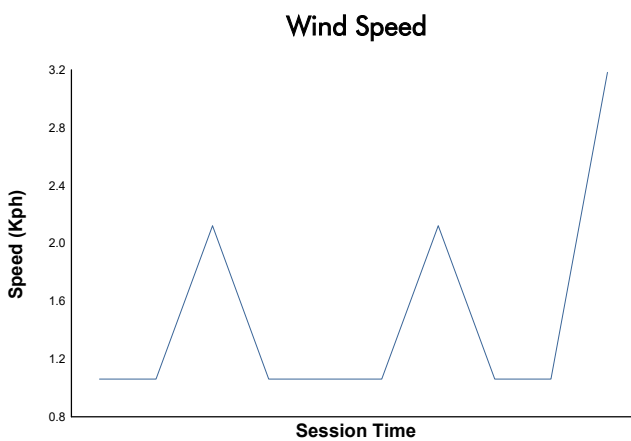

# ESBK CIRCUIT DE BARCELONA-CATALUNYA

Supersport

Warm Up

Weather Report

Track Status: **DRY**