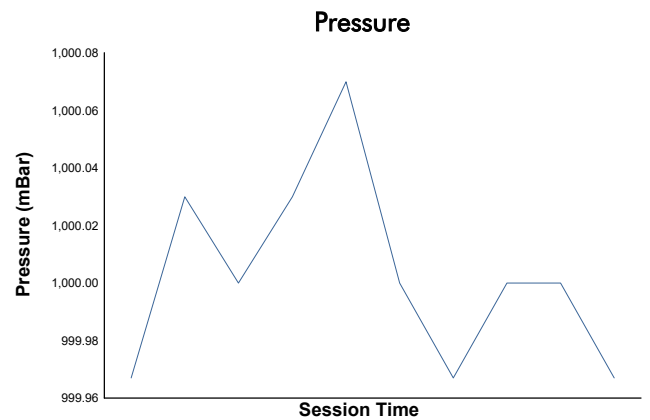

# ESBK CIRCUIT DE BARCELONA-CATALUNYA

Supersport

Warm Up

Weather Report

Track Status: **DRY**