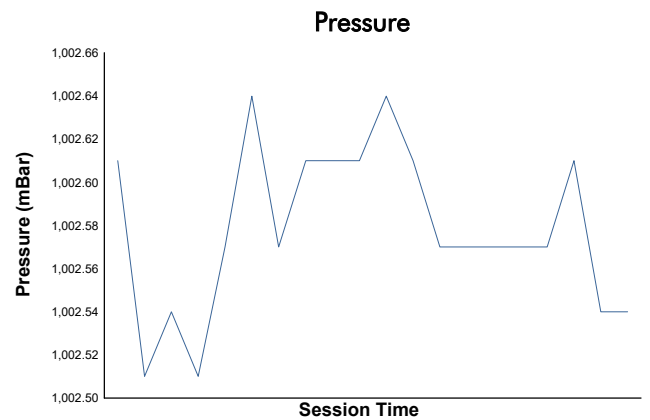

ESBK CIRCUIT DE BARCELONA-CATALUNYA

Revised

Moto4

Carrera 1

Weather Report

Track Status: **DRY**