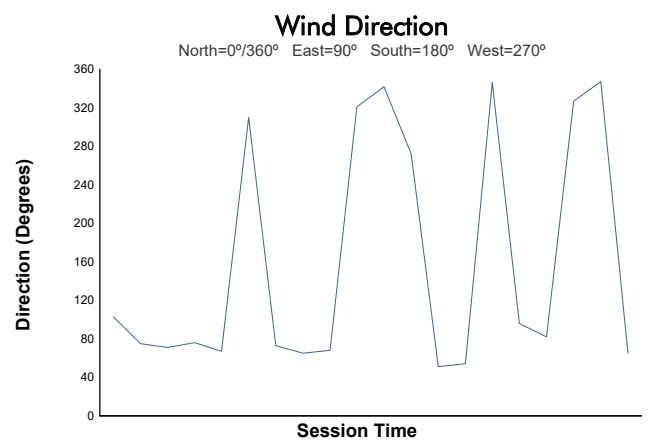

ESBK CIRCUIT DE BARCELONA-CATALUNYA

Revised

Moto4

Carrera 1

Weather Report

Track Status: **DRY**