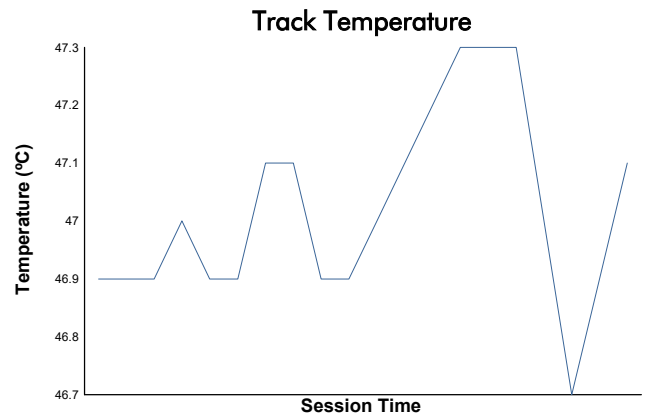

ESBK CIRCUIT DE BARCELONA-CATALUNYA

Revised

Moto4

Carrera 1

Weather Report

Track Status: **DRY**