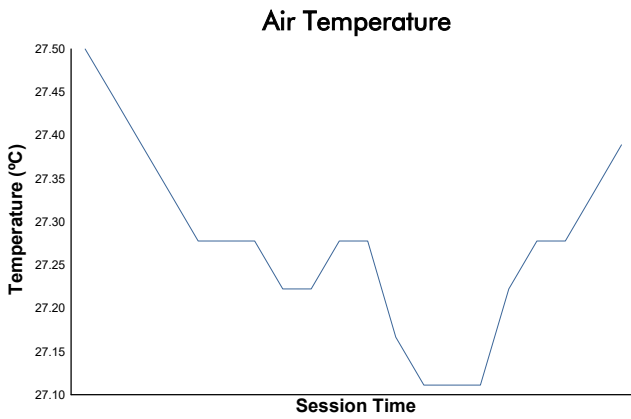

ESBK CIRCUIT DE BARCELONA-CATALUNYA

Revised

Moto4

Carrera 1

Weather Report

Track Status: **DRY**