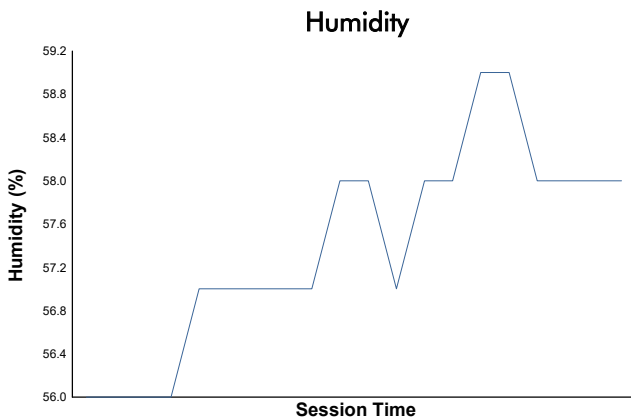

ESBK CIRCUIT DE BARCELONA-CATALUNYA

Revised

Moto4

Carrera 1

Weather Report

Track Status: **DRY**