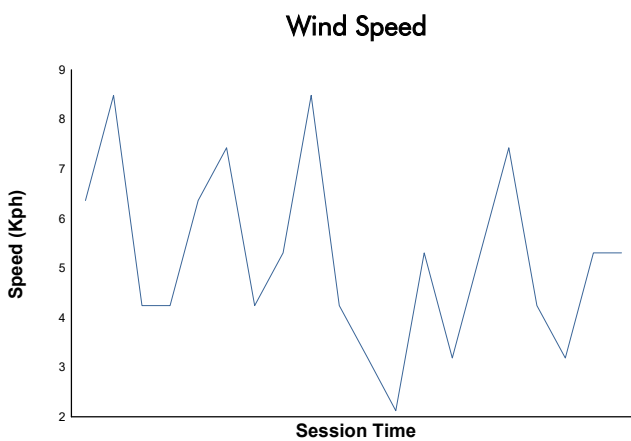

ESBK CIRCUIT DE BARCELONA-CATALUNYA

Revised

Moto4

Carrera 1

Weather Report

Track Status: **DRY**