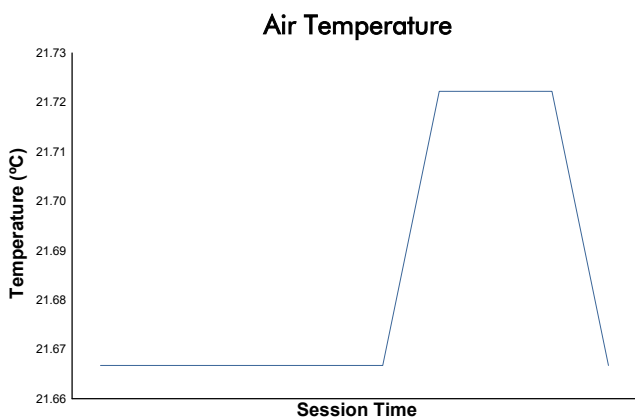

ESBK CIRCUIT DE BARCELONA-CATALUNYA

Moto4

Warm Up

Weather Report

Track Status: **DRY**