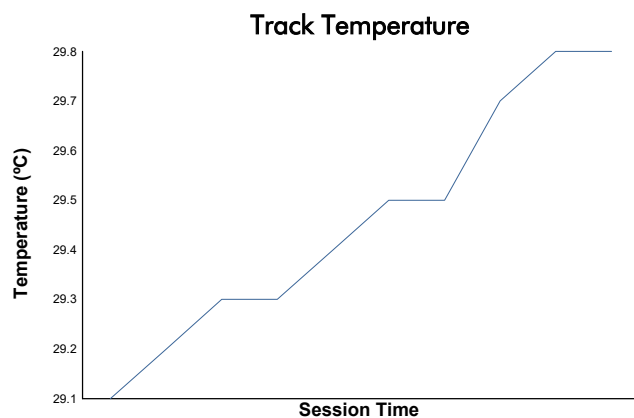

ESBK CIRCUIT DE BARCELONA-CATALUNYA

Moto4

Warm Up

Weather Report

Track Status: **DRY**