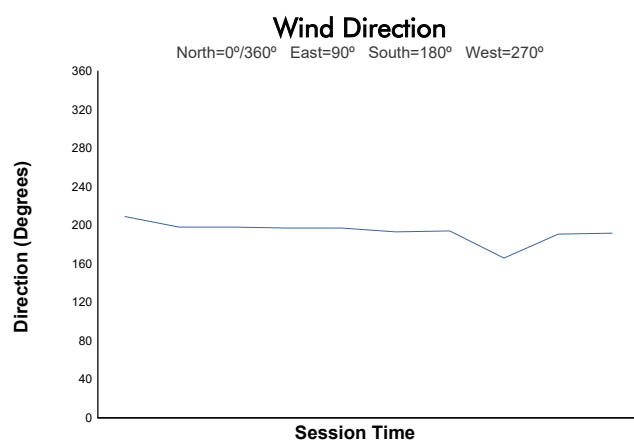

ESBK CIRCUIT DE BARCELONA-CATALUNYA

Moto4

Warm Up

Weather Report

Track Status: **DRY**