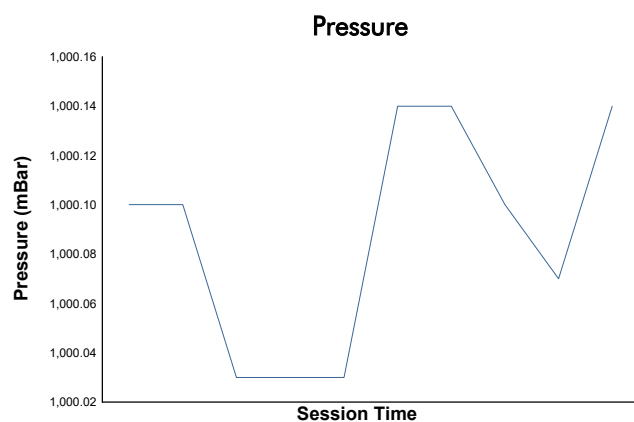

ESBK CIRCUIT DE BARCELONA-CATALUNYA

Moto4

Warm Up

Weather Report

Track Status: **DRY**