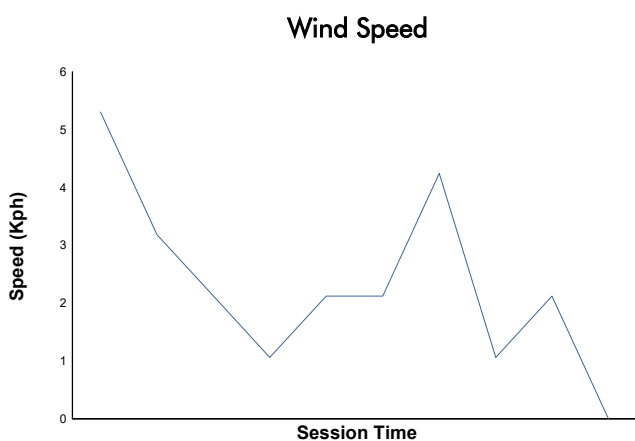

ESBK CIRCUIT DE BARCELONA-CATALUNYA

Moto4

Warm Up

Weather Report

Track Status: **DRY**