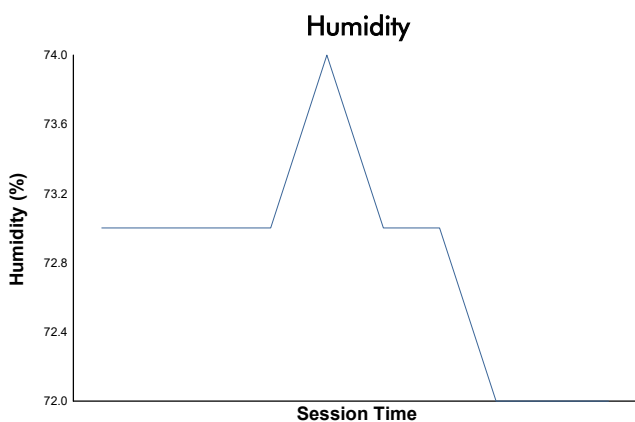

ESBK CIRCUIT DE BARCELONA-CATALUNYA

Moto4

Warm Up

Weather Report

Track Status: **DRY**