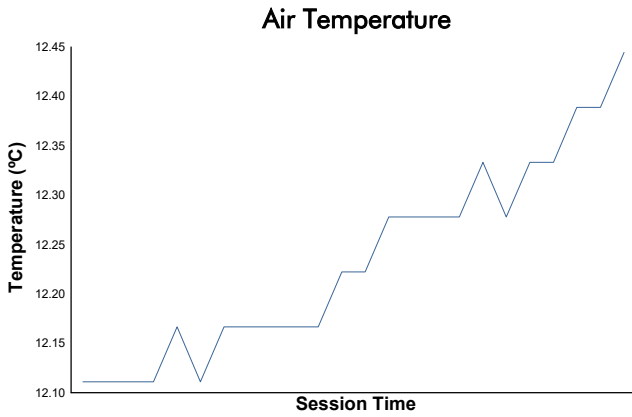

RACING WEEKEND BARCELONA

CLIO CUP EUROPE

Test Colectivo 1

Weather Report

Track Status: **DRY**