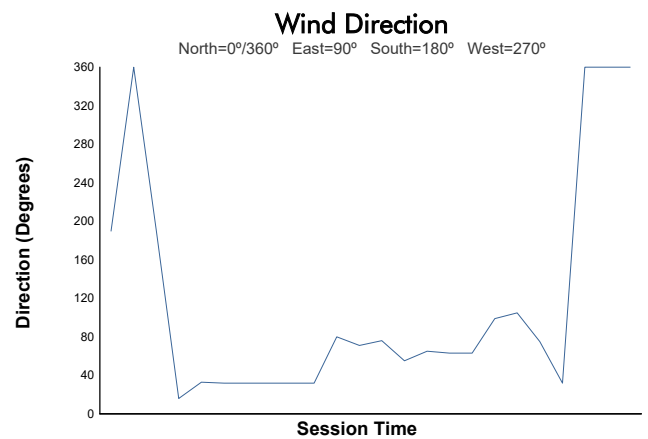

RACING WEEKEND BARCELONA

CLIO CUP EUROPE

Test Colectivo 1

Weather Report

Track Status: **DRY**