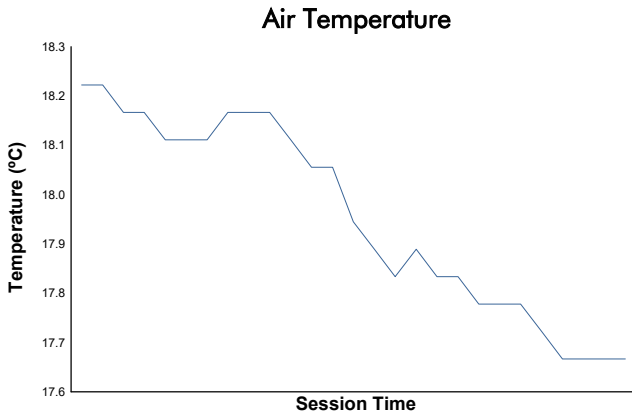

RACING WEEKEND BARCELONA

CLIO CUP EUROPE

Carrera 1

Weather Report

Track Status: **DRY**