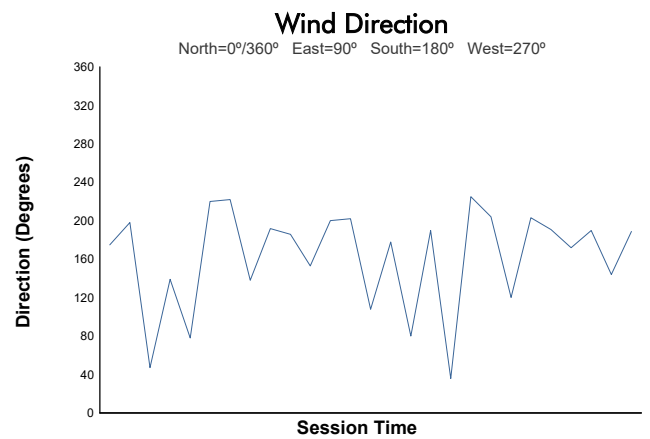

RACING WEEKEND BARCELONA

CLIO CUP EUROPE

Carrera 1

Weather Report

Track Status: **DRY**