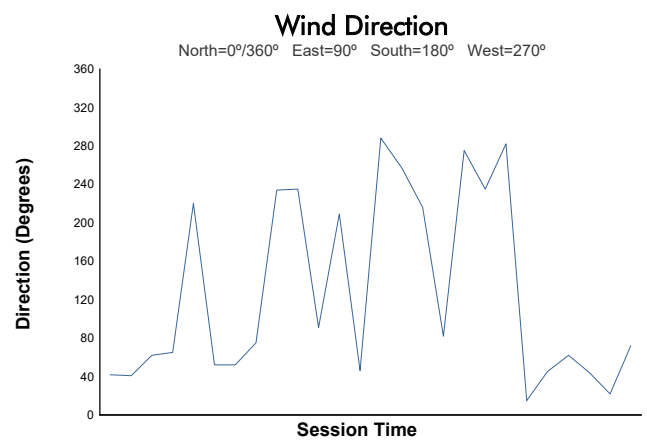

RACING WEEKEND BARCELONA

CLIO CUP EUROPE

Carrera 2

Weather Report

Track Status: **DRY**