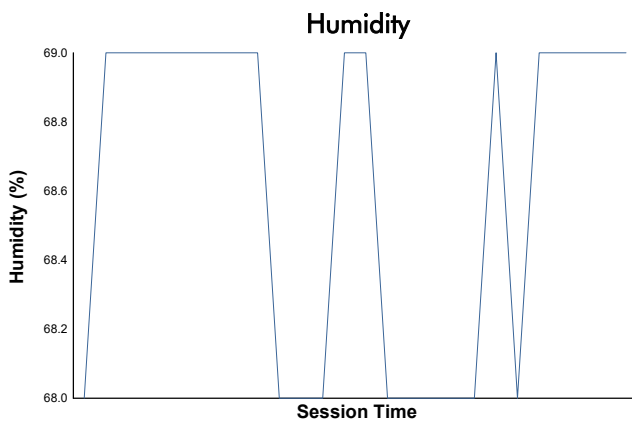

RACING WEEKEND BARCELONA

CLIO CUP EUROPE

Carrera 2

Weather Report

Track Status: **DRY**