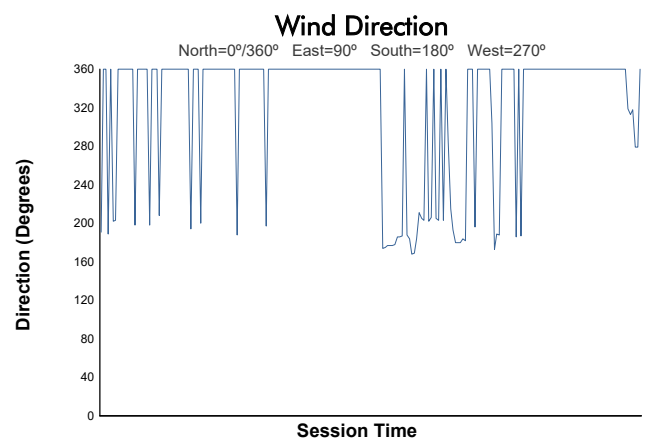

Test Colectivo Weather Report

Track Status: **DRY**