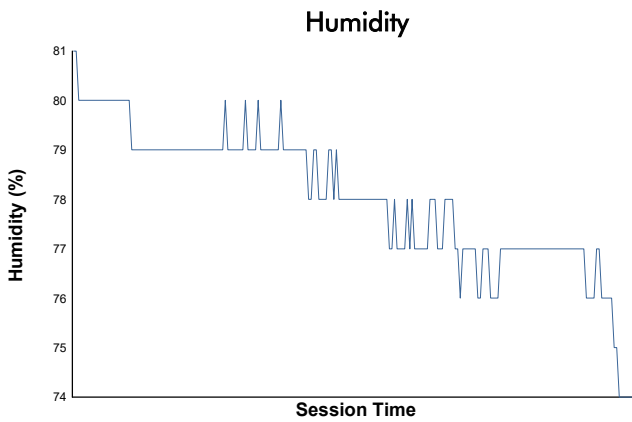

Test Colectivo Weather Report

Track Status: **DRY**