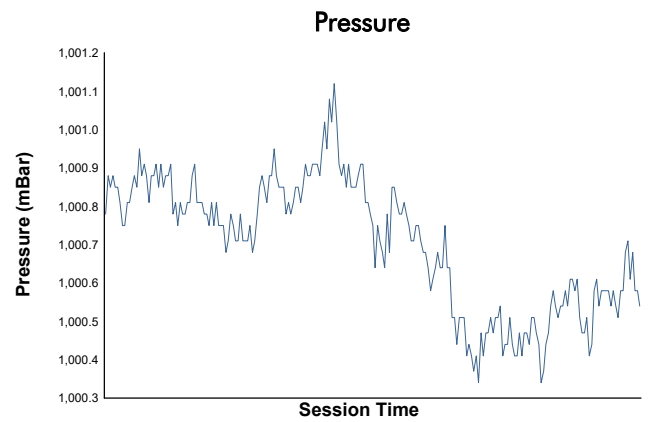

Test Colectivo Weather Report

Track Status: **DRY**