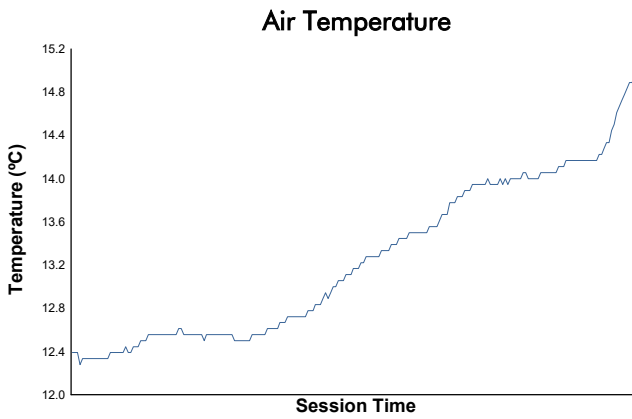

Test Colectivo Weather Report

Track Status: **DRY**