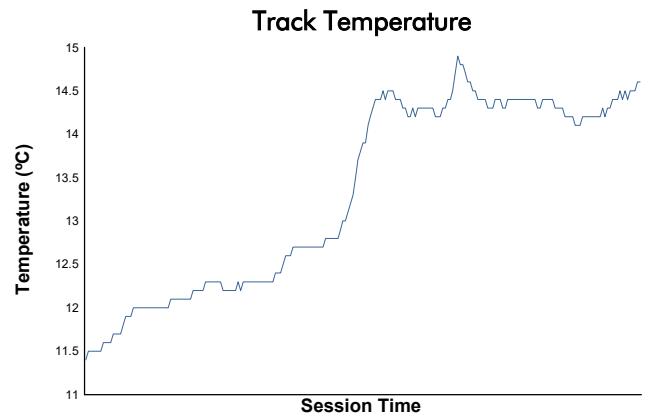

Test Colectivo Weather Report

Track Status: **DRY**