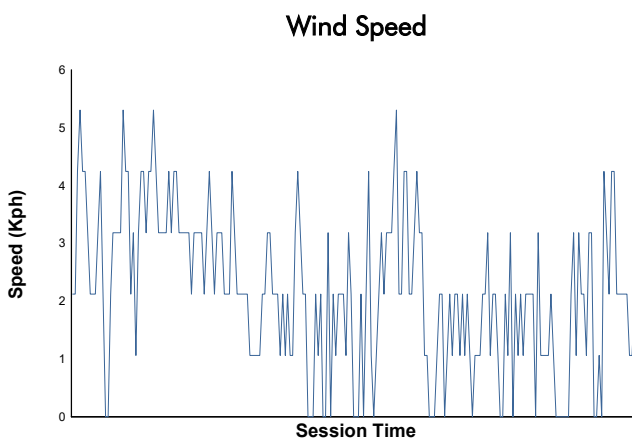

Test Colectivo Weather Report

Track Status: **DRY**