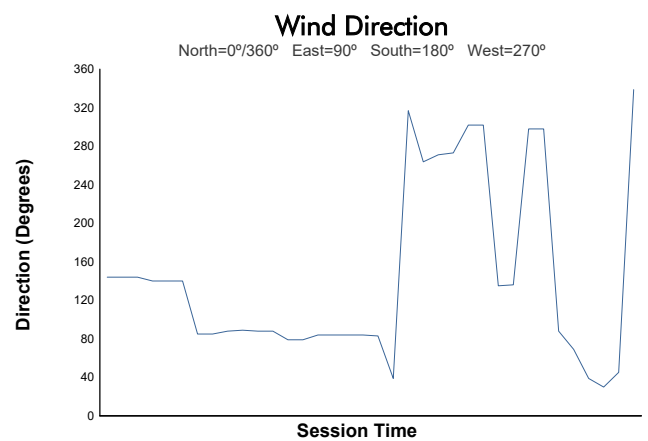

## Weather Report

Track Status: **DRY**