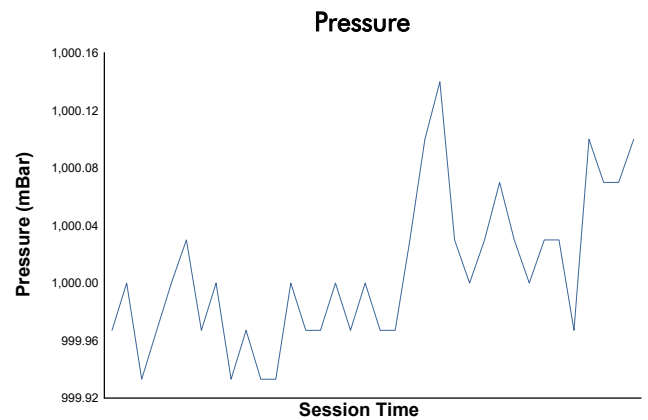

# Entrenamiento LIBRE 1

## Weather Report

Track Status: **DRY**