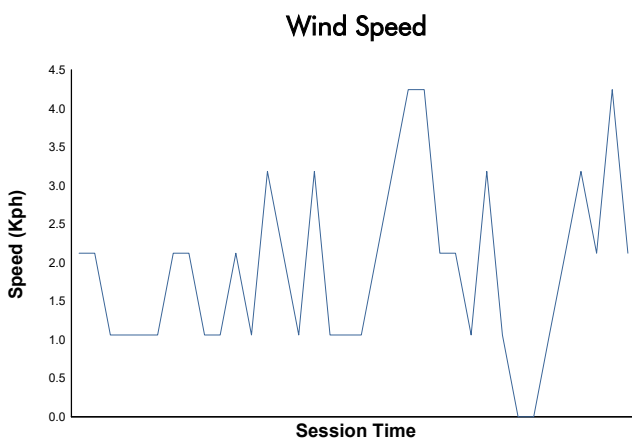

## Weather Report

Track Status: **DRY**