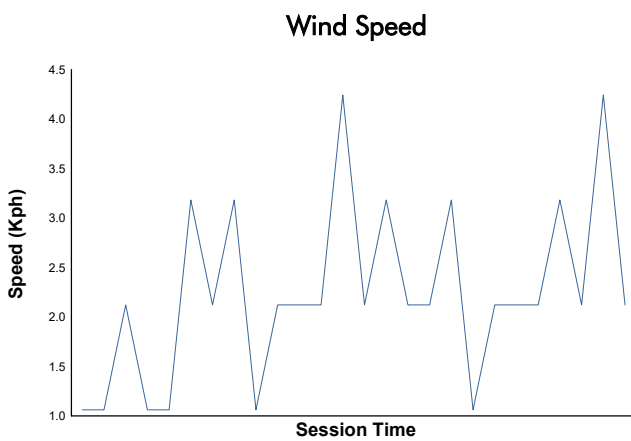

## Weather Report

Track Status: **DRY**