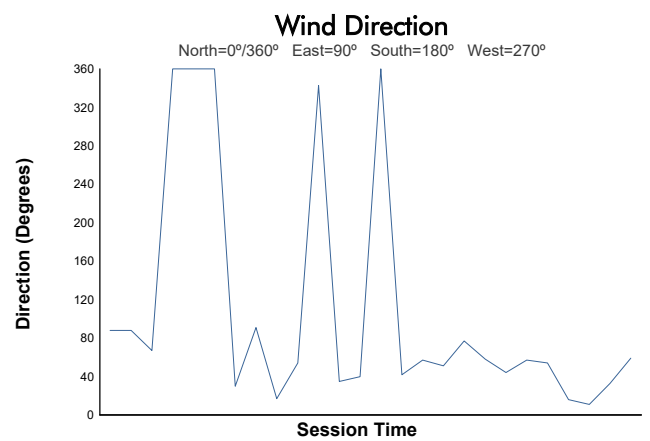

# Carrera 1

## Weather Report

Track Status: **DRY**