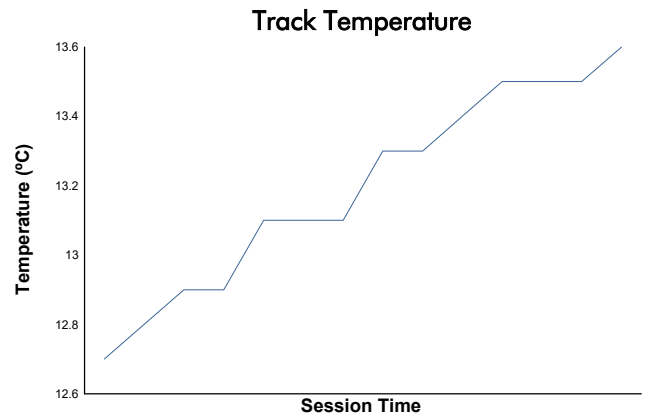

Entrenamiento Cronometrado 2

Weather Report

Track Status: **DRY**