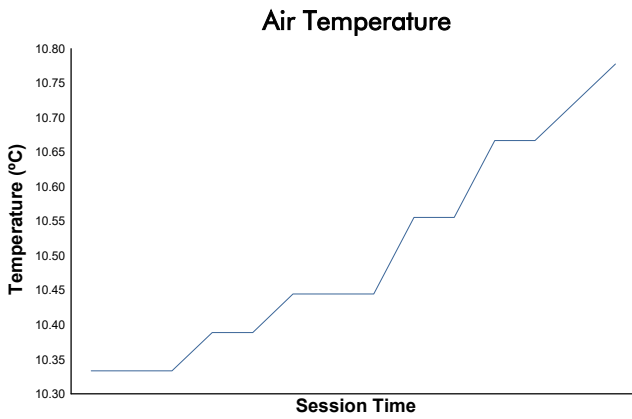

Entrenamiento Cronometrado 2

Weather Report

Track Status: **DRY**