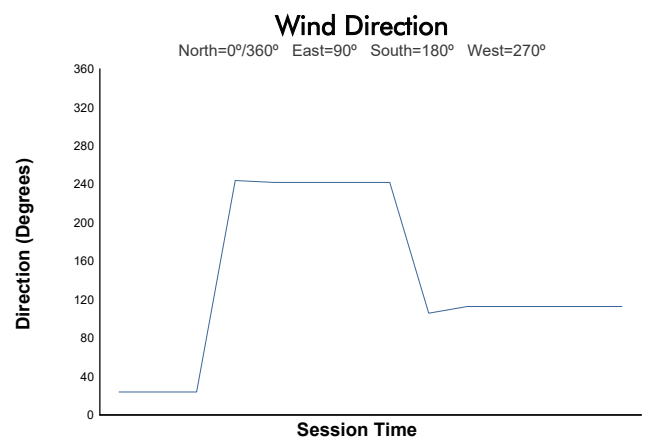

Entrenamiento Cronometrado 2

Weather Report

Track Status: **DRY**