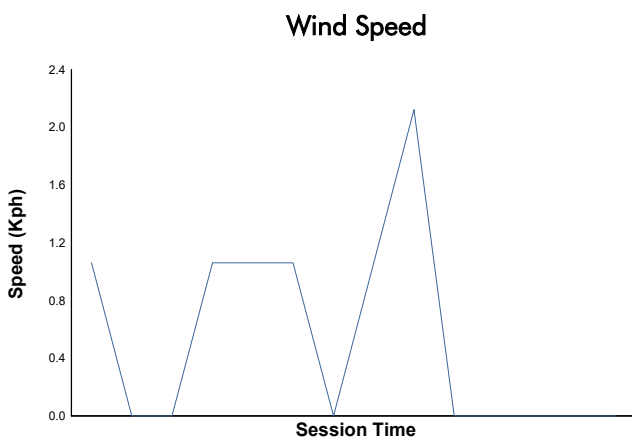

Entrenamiento Cronometrado 2

Weather Report

Track Status: **DRY**