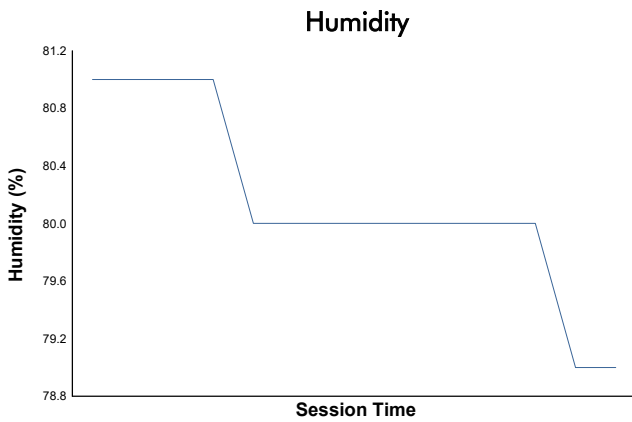

Entrenamiento Cronometrado 2

Weather Report

Track Status: **DRY**