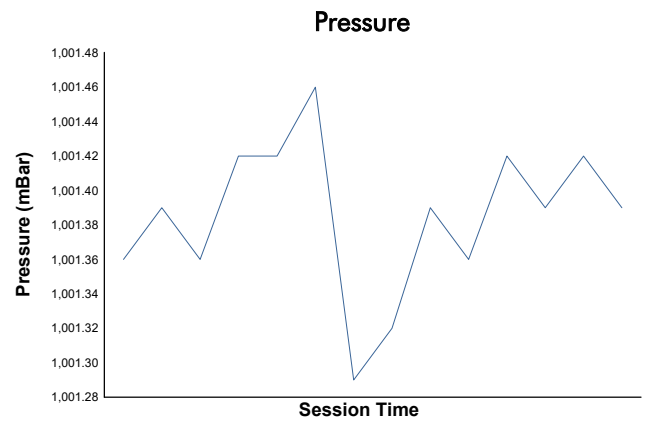

Entrenamiento Cronometrado 2

Weather Report

Track Status: **DRY**