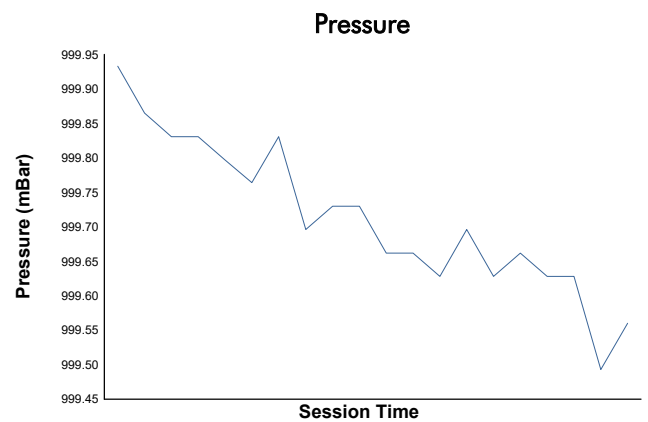

Carrera 2 Weather Report

Track Status: **DRY**