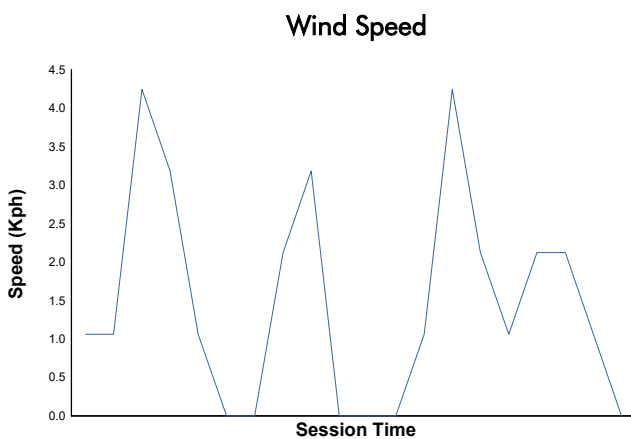

Carrera 2 Weather Report

Track Status: **DRY**