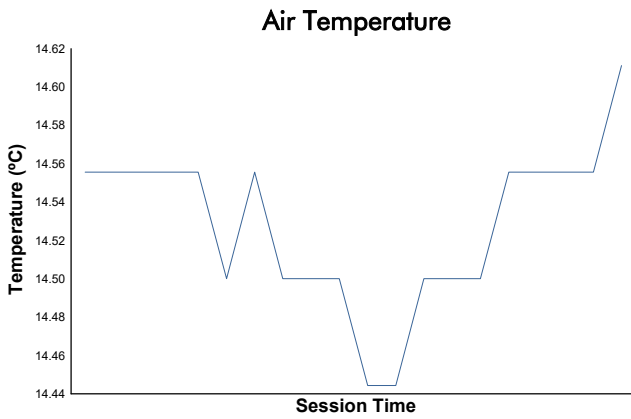

Carrera 2 Weather Report

Track Status: **DRY**