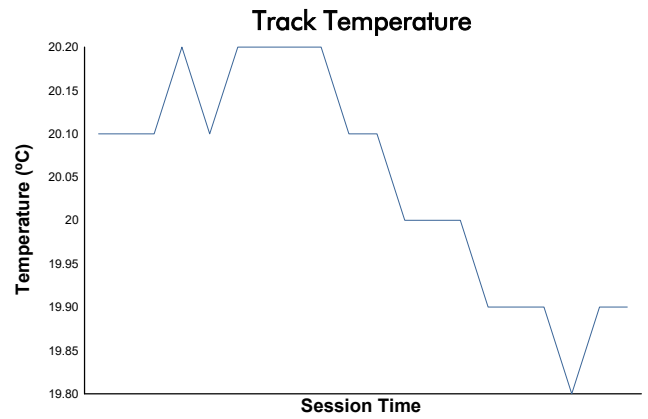

Carrera 2 Weather Report

Track Status: **DRY**