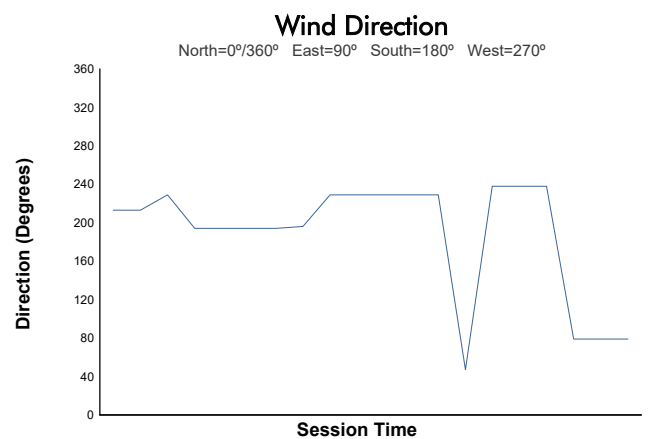

Carrera 2 Weather Report

Track Status: **DRY**