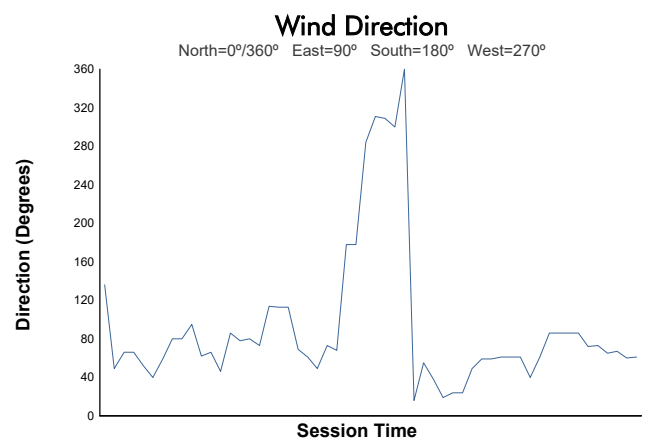

Test Colectivo Weather Report

Track Status: **DRY**