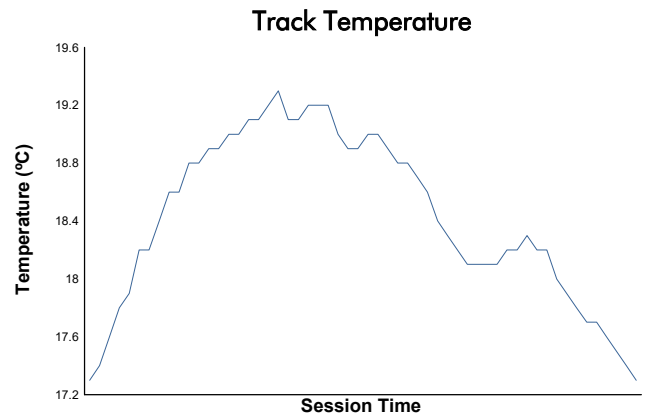

Test Colectivo Weather Report

Track Status: **DRY**