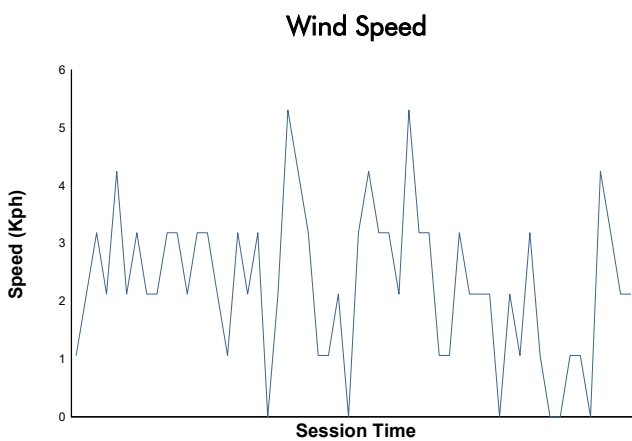

Test Colectivo Weather Report

Track Status: **DRY**