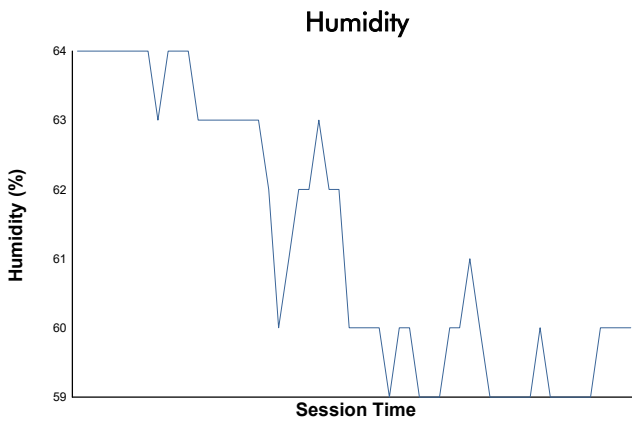

Test Colectivo Weather Report

Track Status: **DRY**