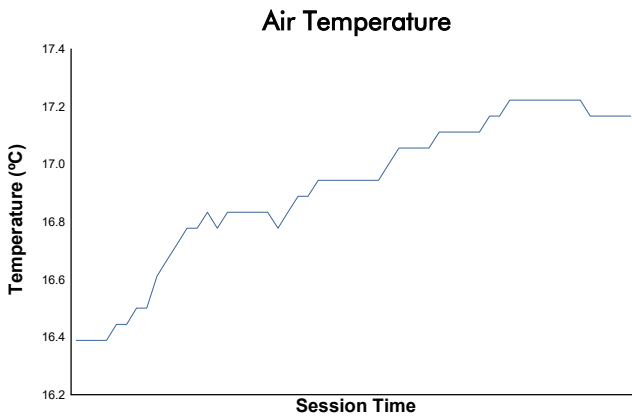

Test Colectivo Weather Report

Track Status: **DRY**