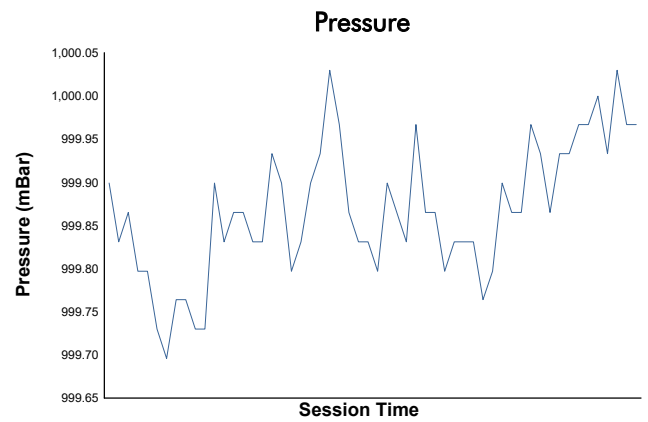

Test Colectivo Weather Report

Track Status: **DRY**