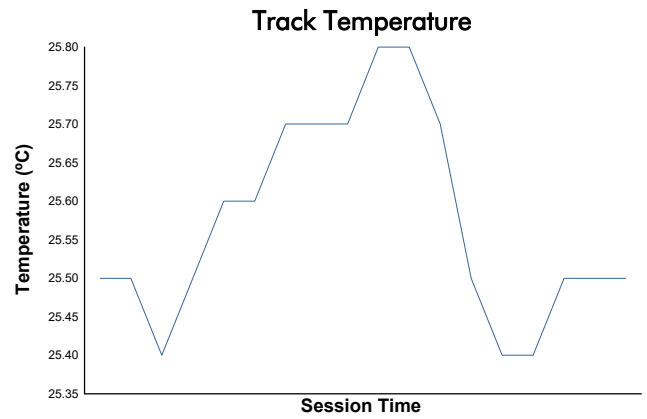

# Entrenamiento Cronometrado 1

## Weather Report

Track Status: **DRY**