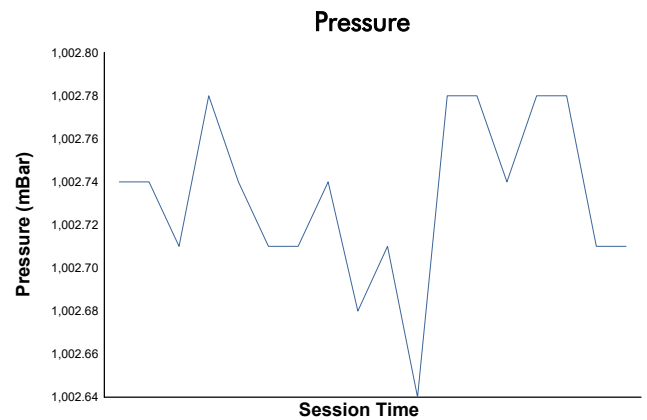

# Entrenamiento Cronometrado 1

## Weather Report

Track Status: **DRY**