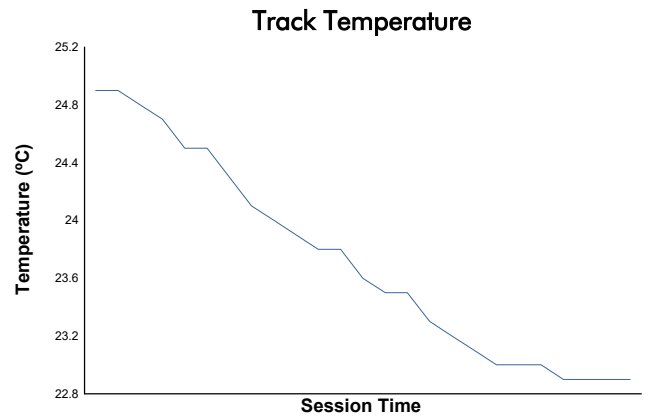

Entrenamiento Cronometrado 2

Weather Report

Track Status: **DRY**