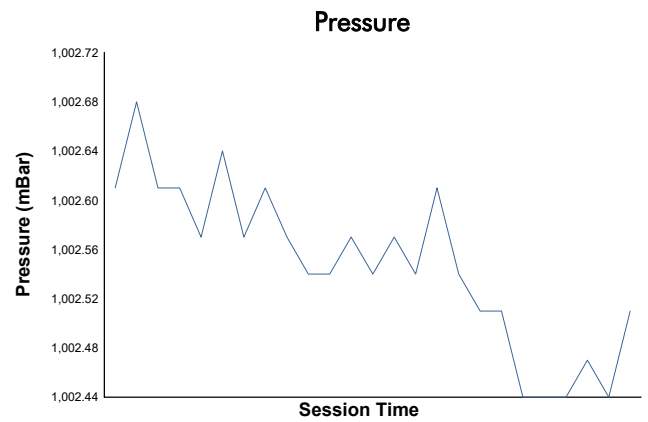

Entrenamiento Cronometrado 2

Weather Report

Track Status: **DRY**