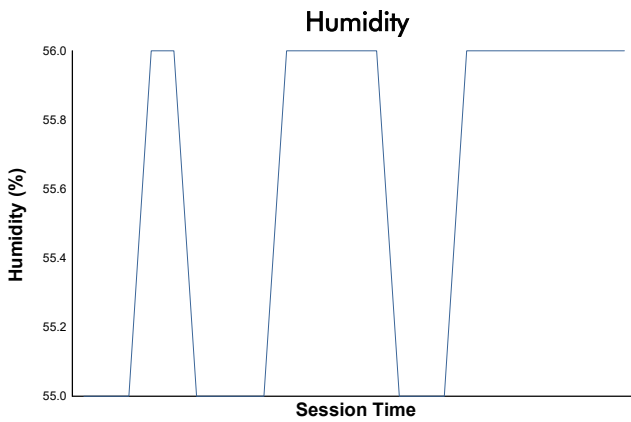

Entrenamiento Cronometrado 2

Weather Report

Track Status: **DRY**