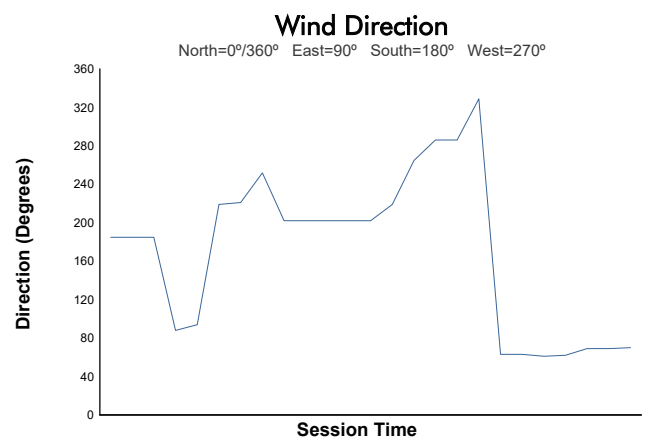

Entrenamiento Cronometrado 2

Weather Report

Track Status: **DRY**