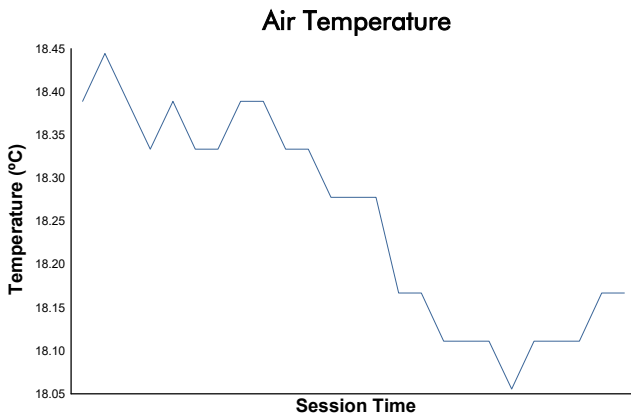

Entrenamiento Cronometrado 2

Weather Report

Track Status: **DRY**