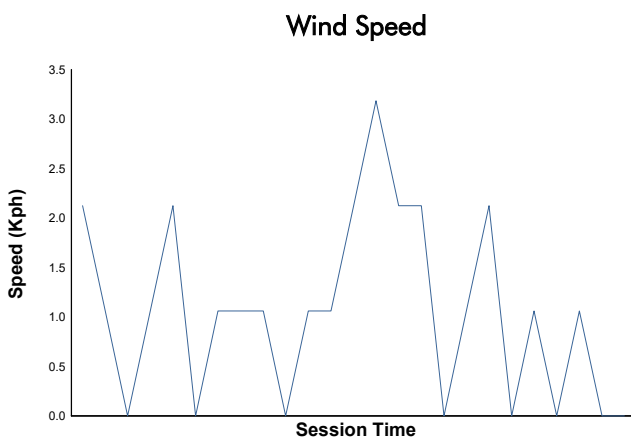

Entrenamiento Cronometrado 2

Weather Report

Track Status: **DRY**