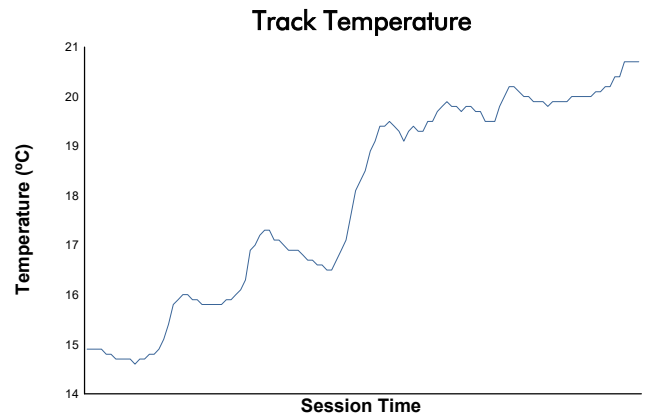

# Race Weather Report

Track Status: **DRY**