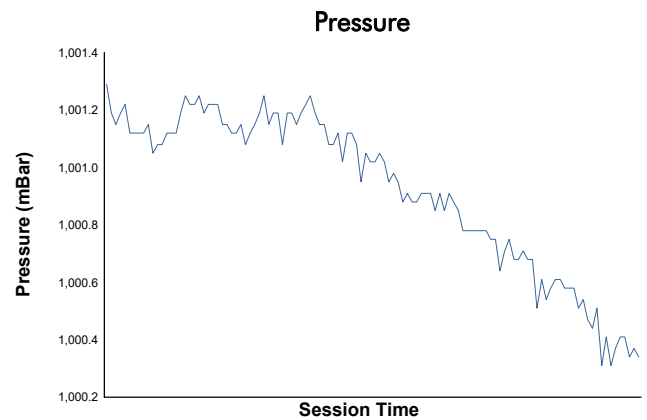

# Race Weather Report

Track Status: **DRY**