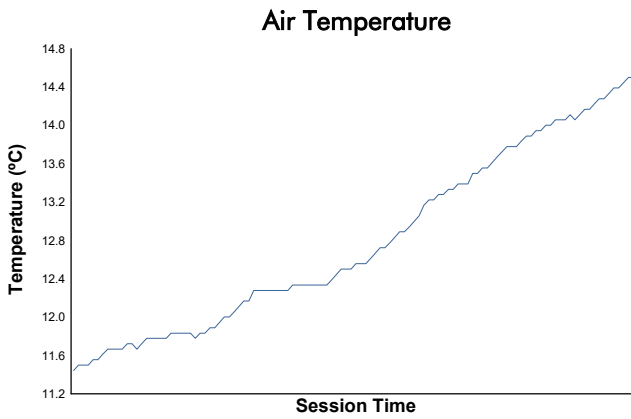

# Race Weather Report

Track Status: **DRY**