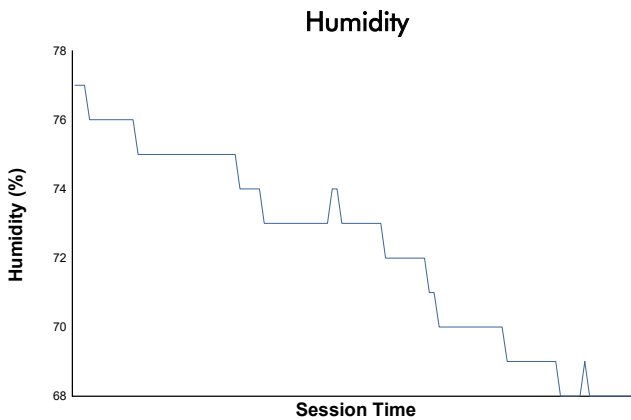

# Race Weather Report

Track Status: **DRY**