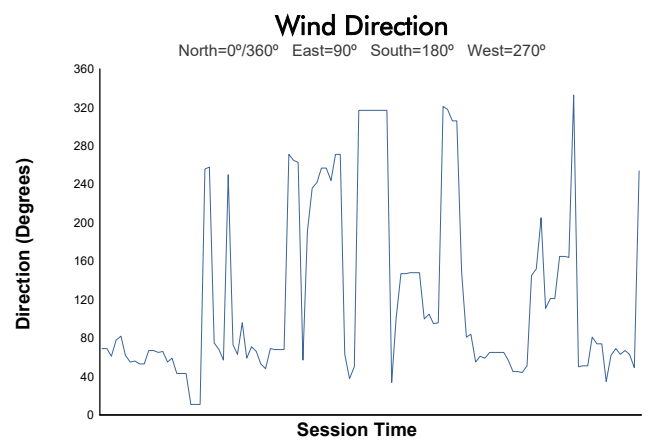

# Race Weather Report

Track Status: **DRY**