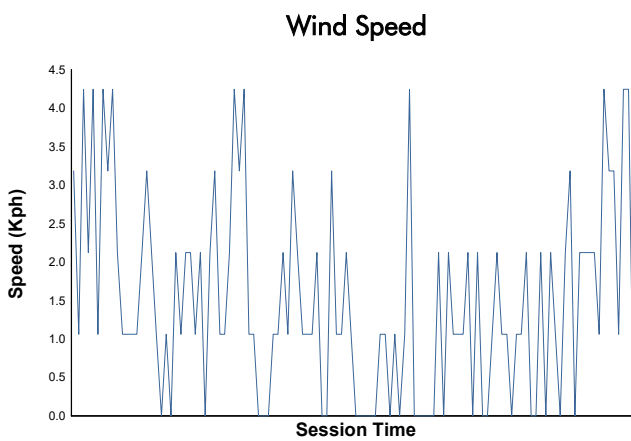

# Race Weather Report

Track Status: **DRY**