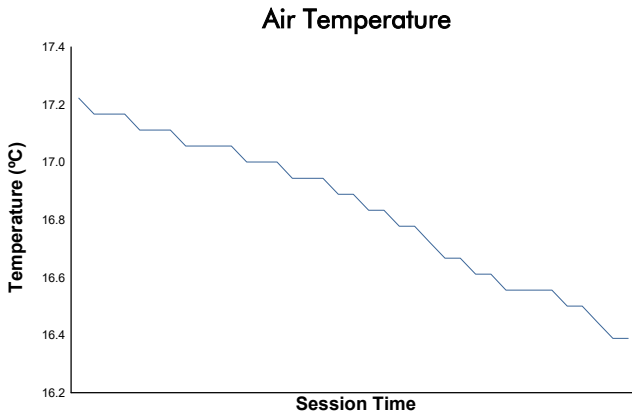

Test Colectivo Weather Report

Track Status: **DRY**