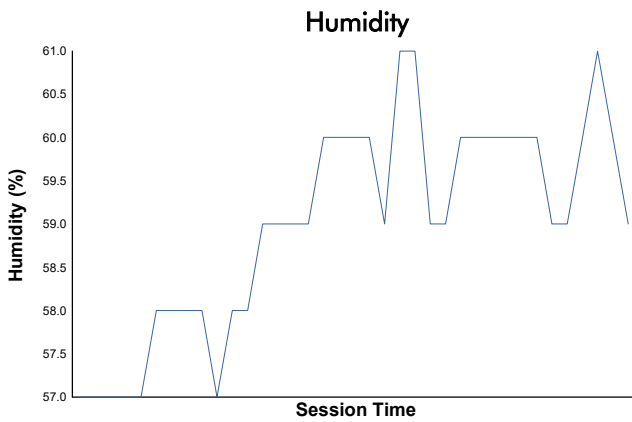

Test Colectivo Weather Report

Track Status: **DRY**