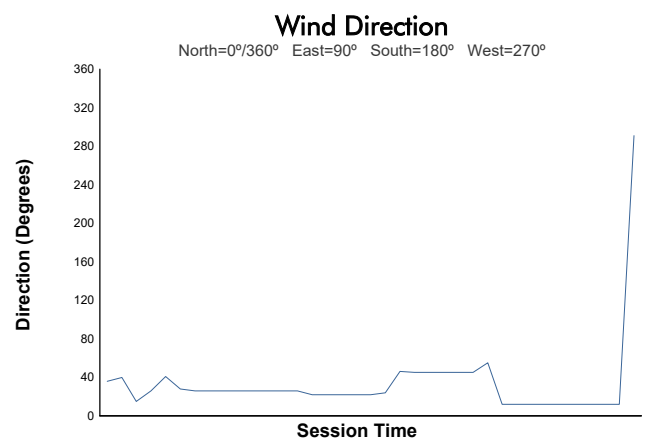

Test Colectivo Weather Report

Track Status: **DRY**