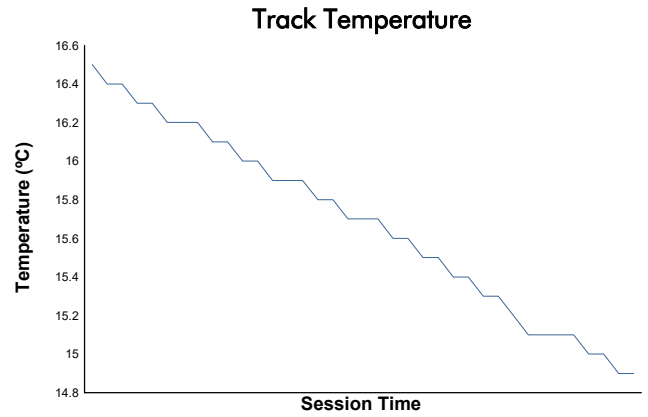

Test Colectivo Weather Report

Track Status: **DRY**