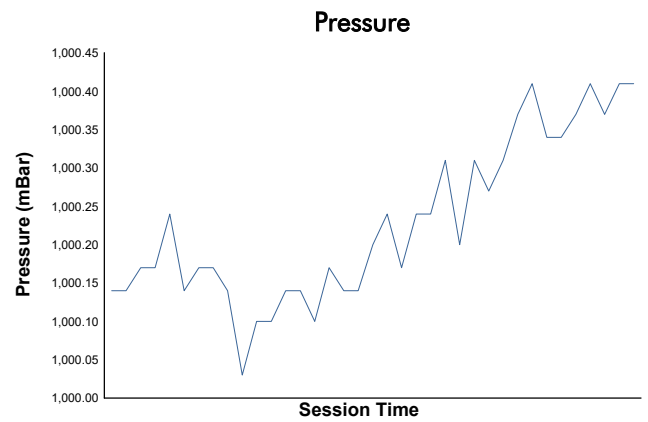

Test Colectivo Weather Report

Track Status: **DRY**