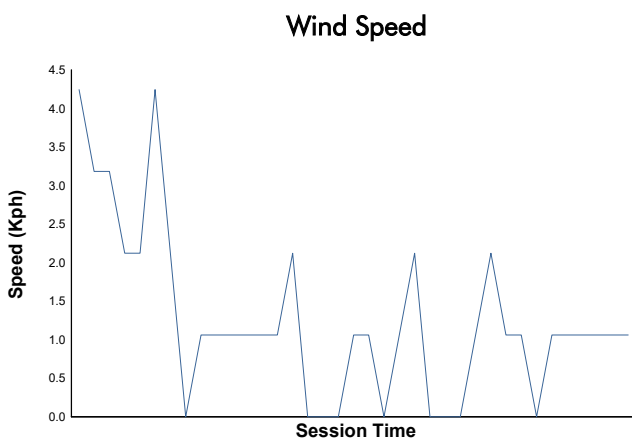

Test Colectivo Weather Report

Track Status: **DRY**