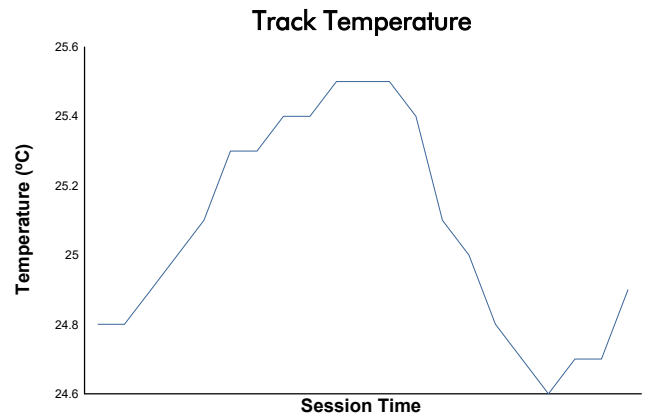

Entrenamiento Cronometrado TCR

Weather Report

Track Status: **DRY**