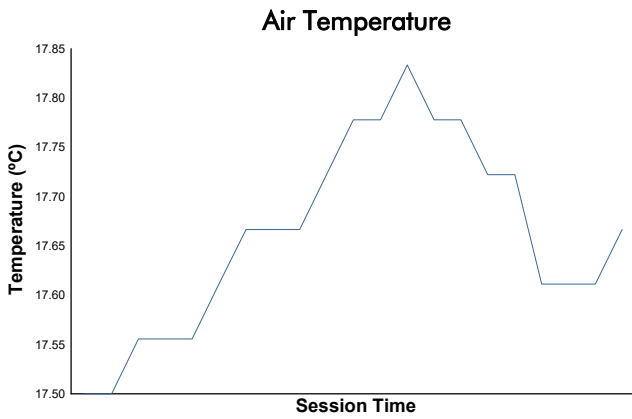

Entrenamiento Cronometrado TCR

Weather Report

Track Status: **DRY**