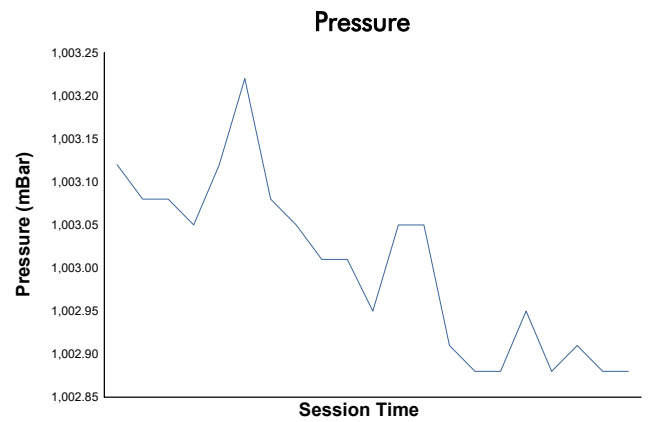

Entrenamiento Cronometrado TCR

Weather Report

Track Status: **DRY**