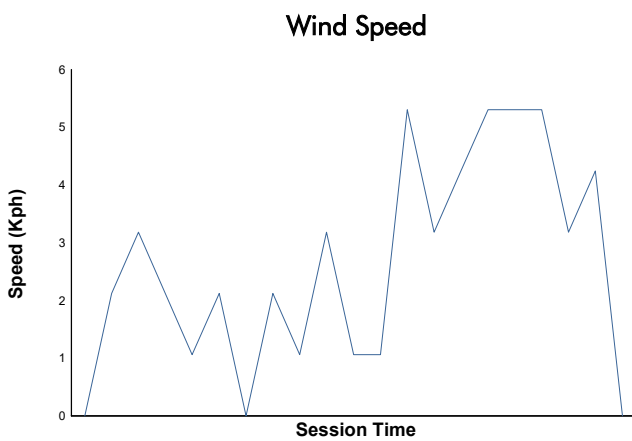

Entrenamiento Cronometrado TCR

Weather Report

Track Status: **DRY**