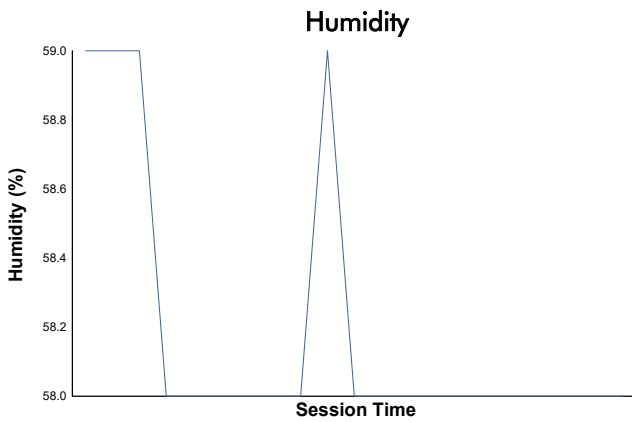

Entrenamiento Cronometrado TCR

Weather Report

Track Status: **DRY**