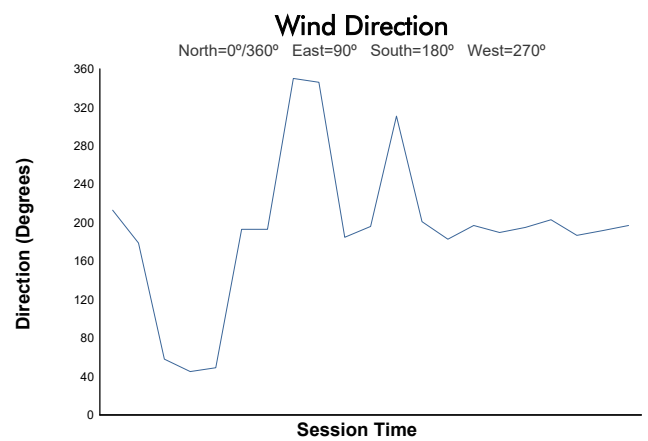

Entrenamiento Cronometrado TCR

Weather Report

Track Status: **DRY**