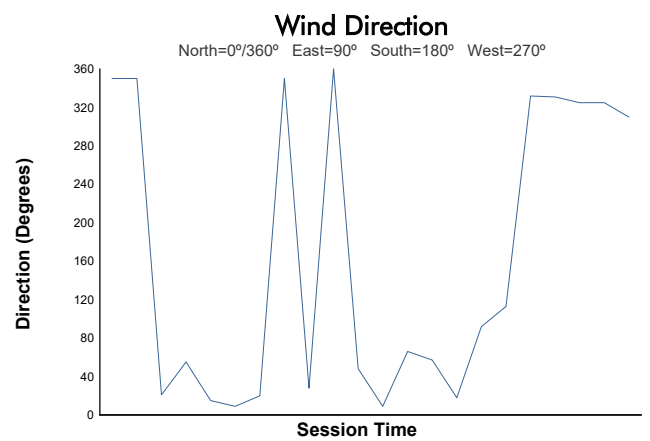

# Carrera 1

## Weather Report

Track Status: **DRY**