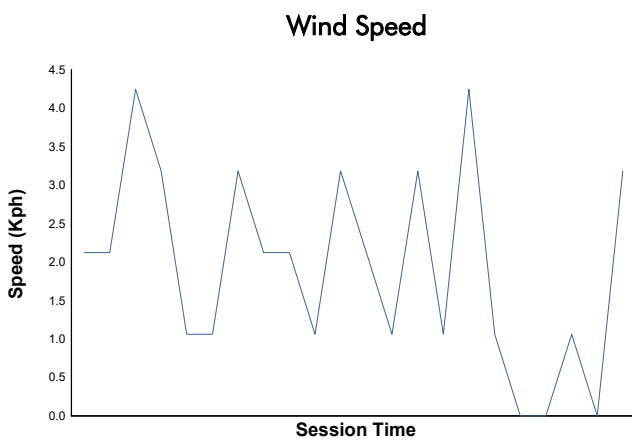

## Weather Report

Track Status: **DRY**