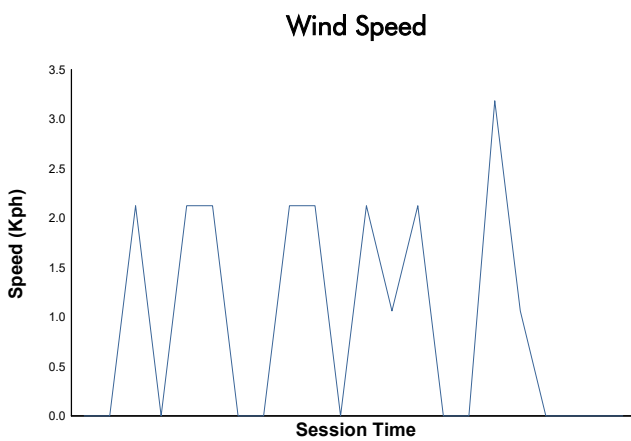

## Carrera 2 Weather Report

Track Status: **DRY**