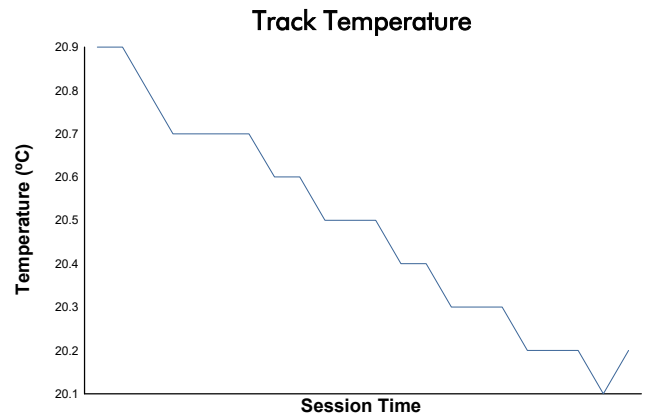

## Carrera 2 Weather Report

Track Status: **DRY**