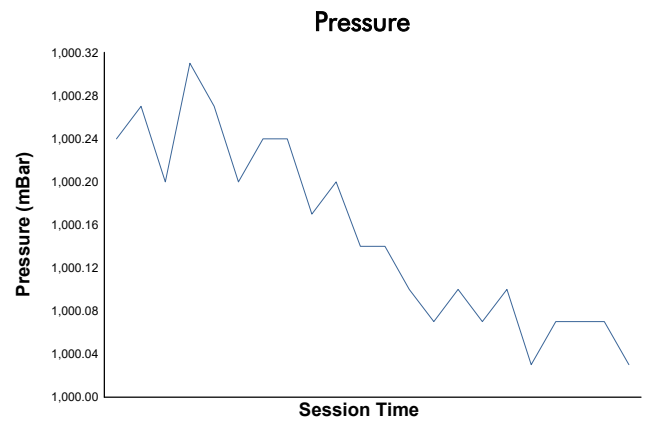

## Carrera 2 Weather Report

Track Status: **DRY**