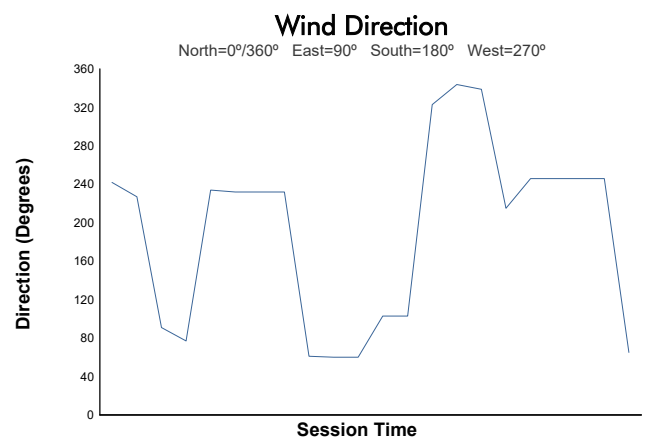

## Carrera 2 Weather Report

Track Status: **DRY**