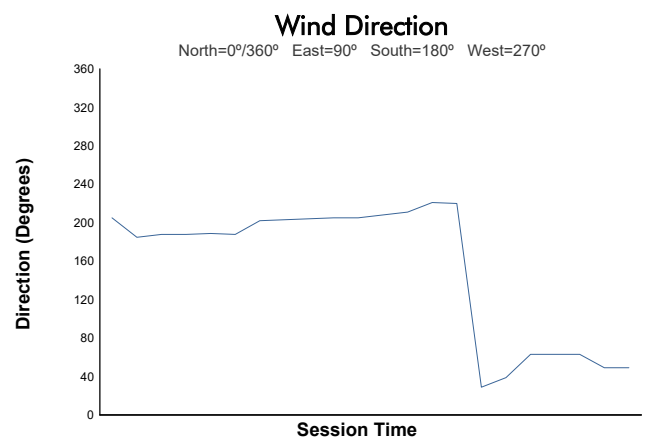

Carrera 3 Weather Report

Track Status: **DRY**