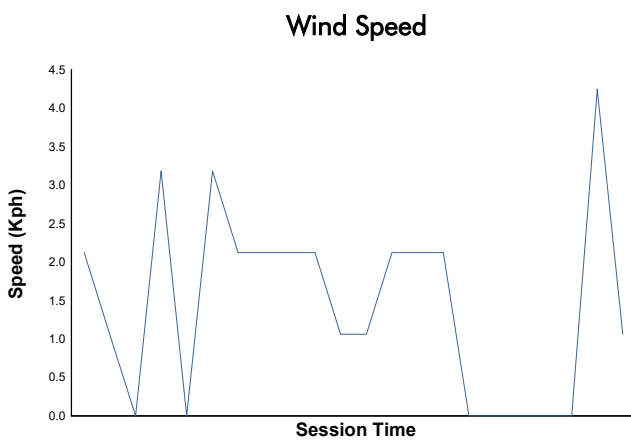

Carrera 3 Weather Report

Track Status: **DRY**