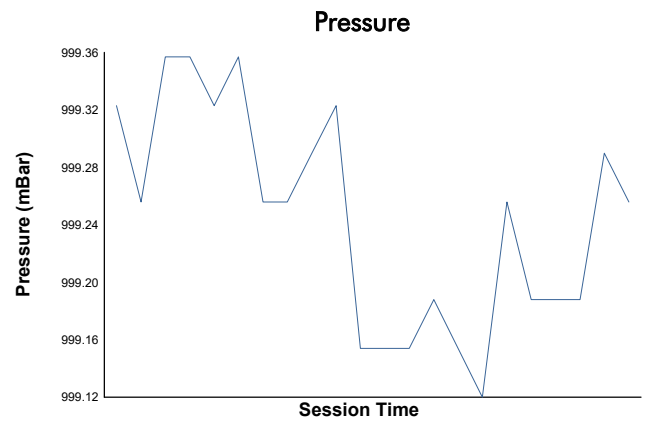

Carrera 3 Weather Report

Track Status: **DRY**