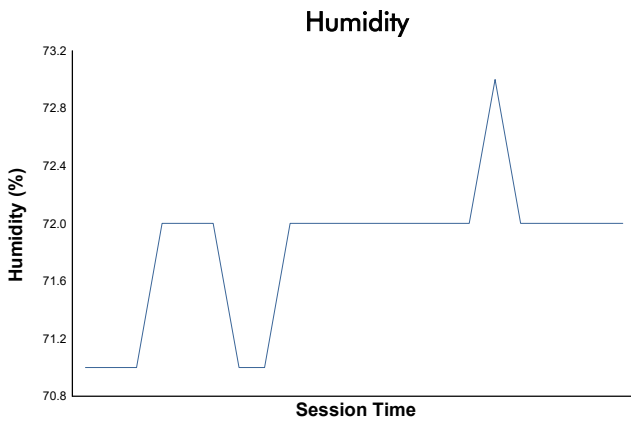

Carrera 3 Weather Report

Track Status: **DRY**