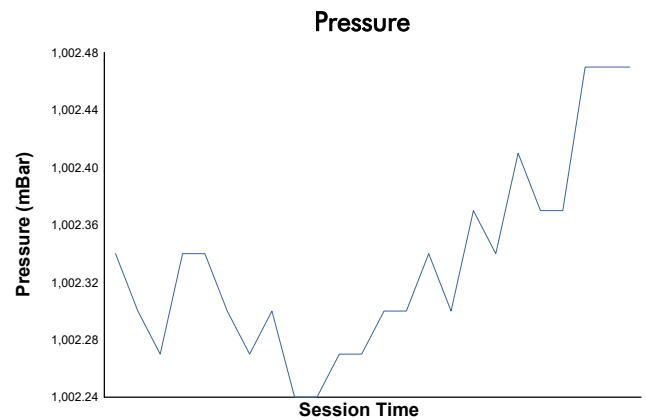

CIRCUIT DE BARCELONA-CATALUNYA

MASTERS RACING LEGENDS FEATURING F1 CARS 66-85

Race 2

Weather Report

Track Status: **WET**