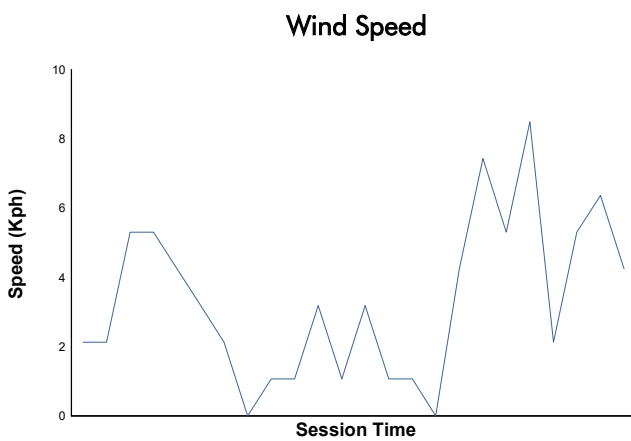

CIRCUIT DE BARCELONA-CATALUNYA

MASTERS RACING LEGENDS FEATURING F1 CARS 66-85

Race 2

Weather Report

Track Status: **WET**