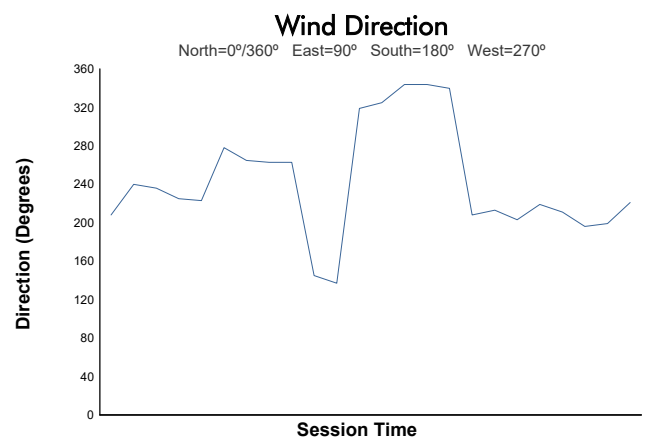

CIRCUIT DE BARCELONA-CATALUNYA

MASTERS RACING LEGENDS FEATURING F1 CARS 66-85

Race 2

Weather Report

Track Status: **WET**