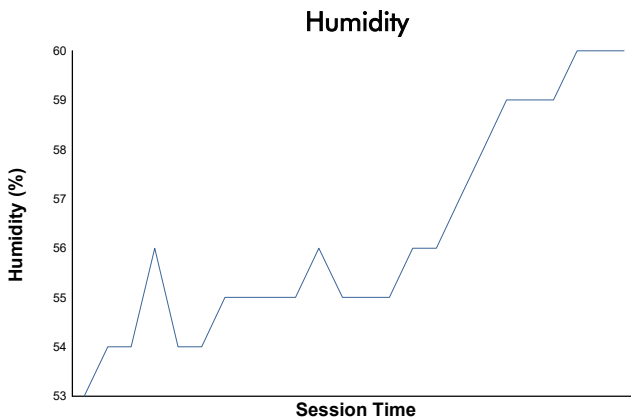

CIRCUIT DE BARCELONA-CATALUNYA

MASTERS RACING LEGENDS FEATURING F1 CARS 66-85

Race 2

Weather Report

Track Status: **WET**