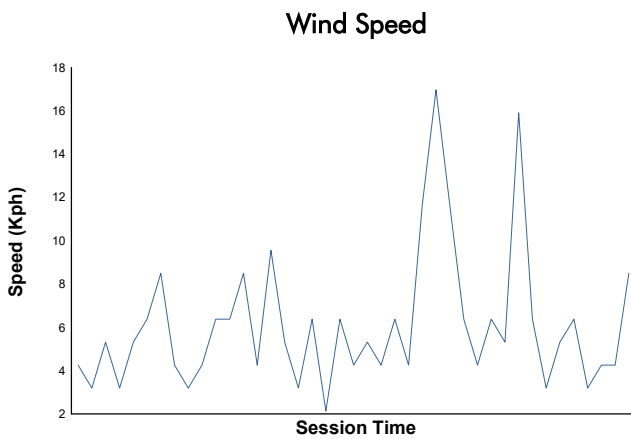

CIRCUIT DE BARCELONA-CATALUNYA

MASTERS ENDURANCE LEGENDS

Qualifying 1

Weather Report

Track Status: **DRY**