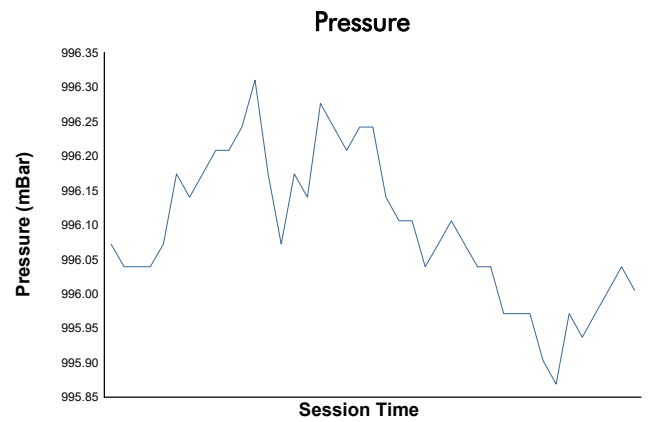

CIRCUIT DE BARCELONA-CATALUNYA

MASTERS ENDURANCE LEGENDS

Qualifying 1

Weather Report

Track Status: **DRY**