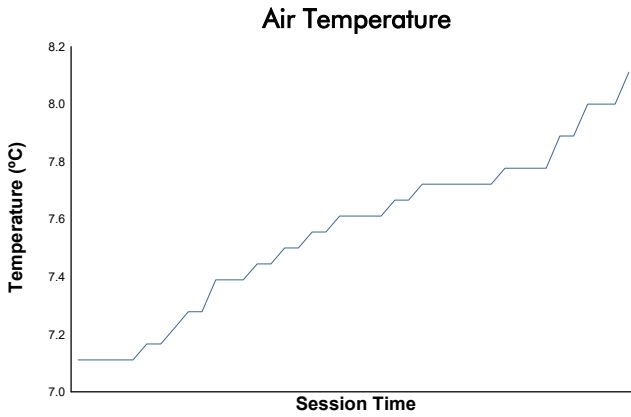

CIRCUIT DE BARCELONA-CATALUNYA

MASTERS ENDURANCE LEGENDS

Qualifying 1

Weather Report

Track Status: **DRY**