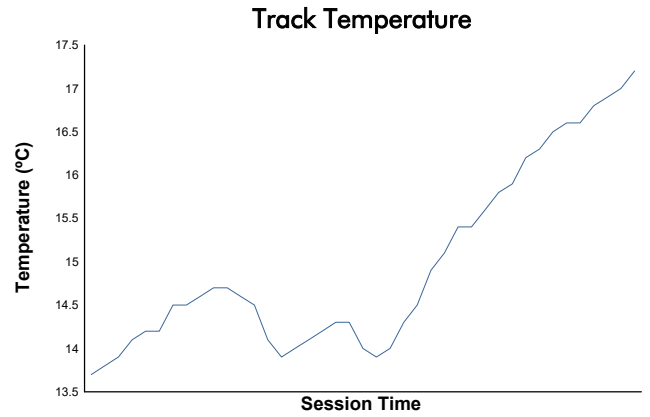

CIRCUIT DE BARCELONA-CATALUNYA

MASTERS ENDURANCE LEGENDS

Qualifying 1

Weather Report

Track Status: **DRY**