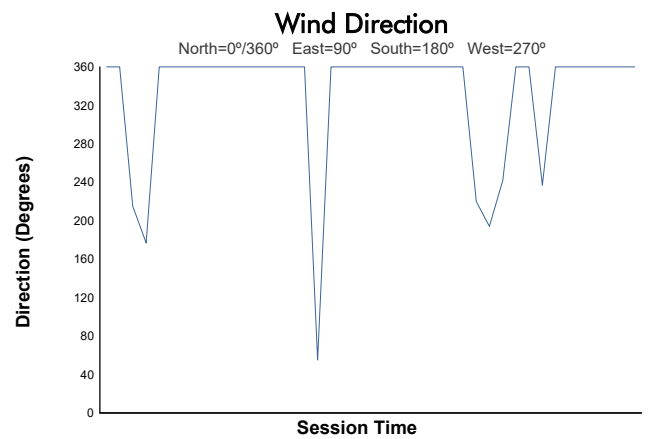

CIRCUIT DE BARCELONA-CATALUNYA

MASTERS ENDURANCE LEGENDS

Qualifying 1

Weather Report

Track Status: **DRY**