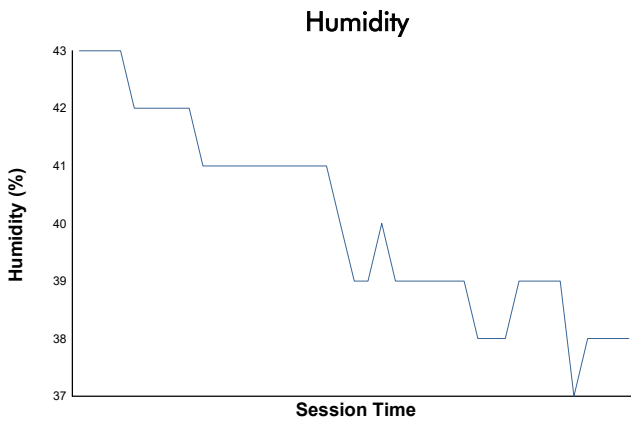

CIRCUIT DE BARCELONA-CATALUNYA

MASTERS ENDURANCE LEGENDS

Qualifying 1

Weather Report

Track Status: **DRY**