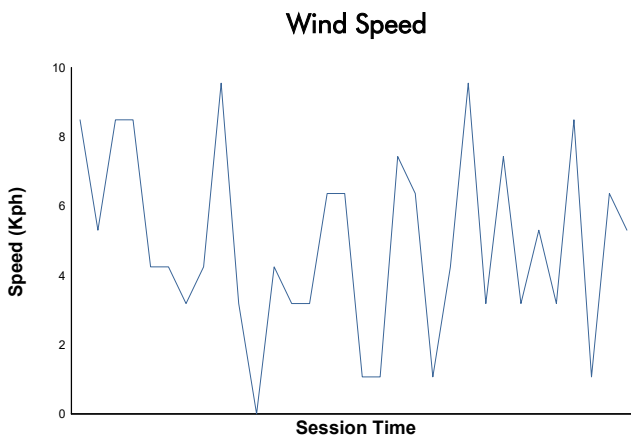

CIRCUIT DE BARCELONA-CATALUNYA

MASTERS ENDURANCE LEGENDS

Qualifying 2

Weather Report

Track Status: **DRY**