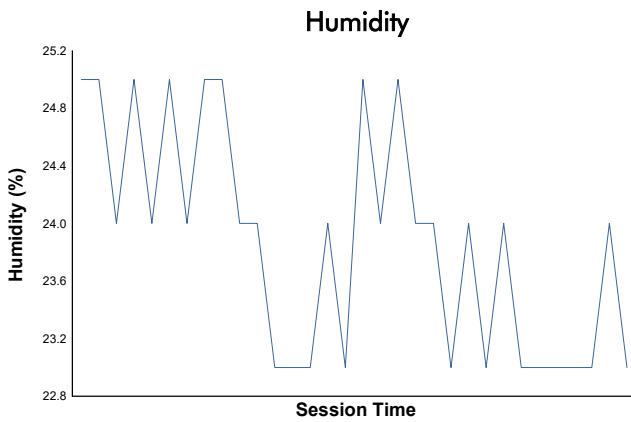

CIRCUIT DE BARCELONA-CATALUNYA

MASTERS ENDURANCE LEGENDS

Qualifying 2

Weather Report

Track Status: **DRY**