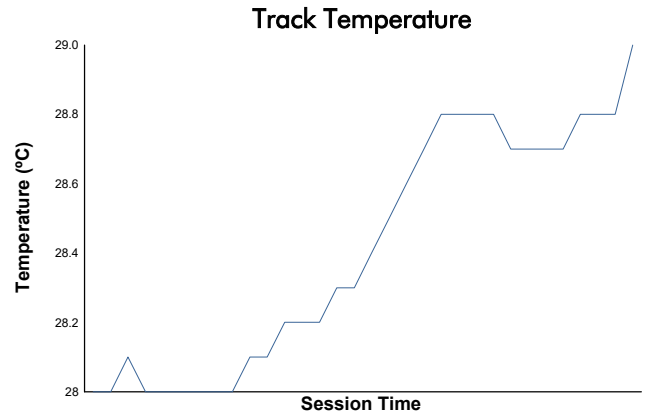

CIRCUIT DE BARCELONA-CATALUNYA

MASTERS ENDURANCE LEGENDS

Qualifying 2

Weather Report

Track Status: **DRY**