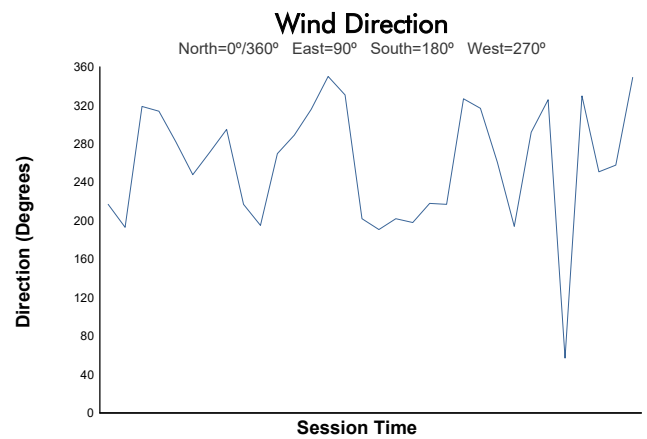

CIRCUIT DE BARCELONA-CATALUNYA

MASTERS ENDURANCE LEGENDS

Qualifying 2

Weather Report

Track Status: **DRY**