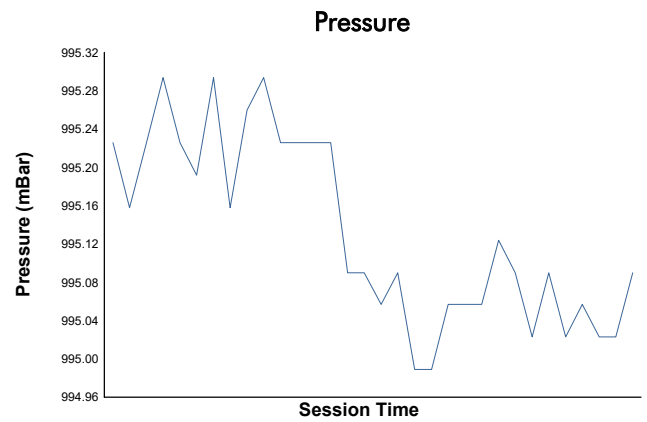

CIRCUIT DE BARCELONA-CATALUNYA

MASTERS ENDURANCE LEGENDS

Qualifying 2

Weather Report

Track Status: **DRY**