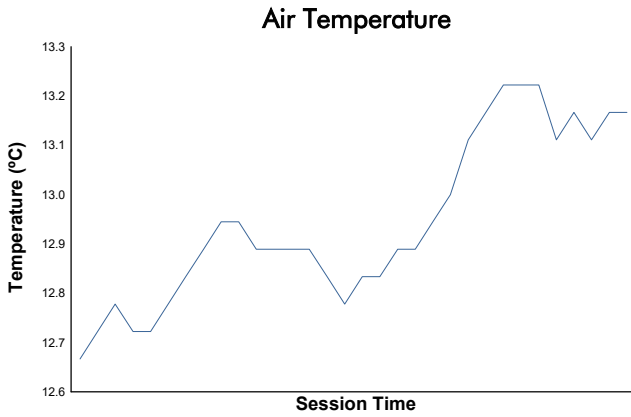

CIRCUIT DE BARCELONA-CATALUNYA

MASTERS ENDURANCE LEGENDS

Qualifying 2

Weather Report

Track Status: **DRY**