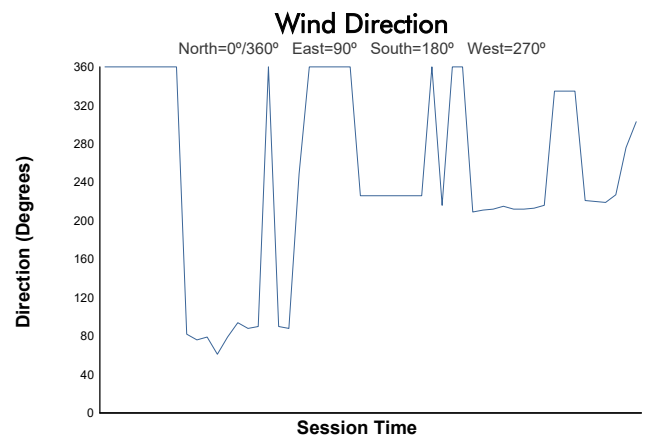

CIRCUIT DE BARCELONA-CATALUNYA

MASTERS ENDURANCE LEGENDS

Race 1

Weather Report

Track Status: **DRY**