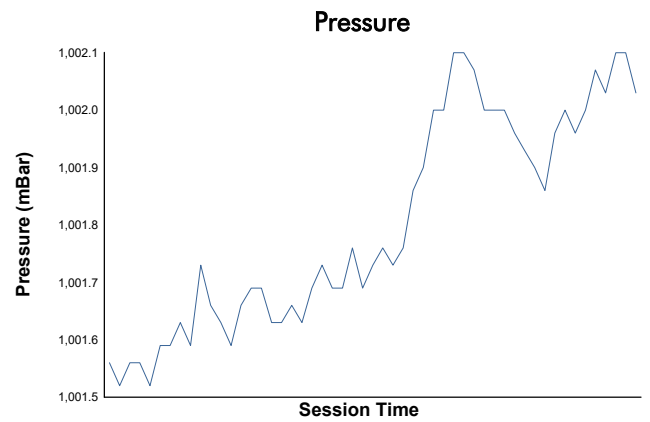

CIRCUIT DE BARCELONA-CATALUNYA

MASTERS ENDURANCE LEGENDS

Race 1

Weather Report

Track Status: **DRY**