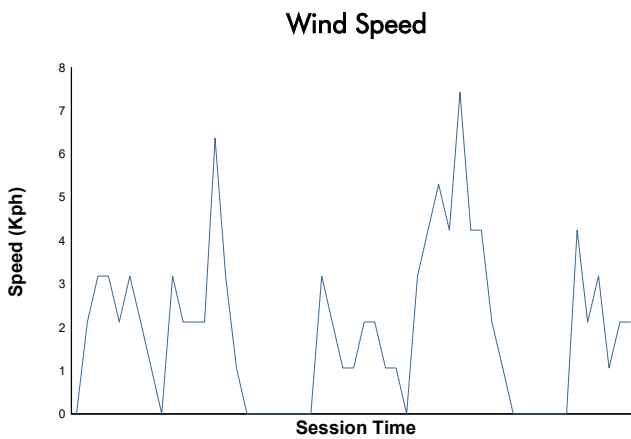

CIRCUIT DE BARCELONA-CATALUNYA

MASTERS ENDURANCE LEGENDS

Race 1

Weather Report

Track Status: **DRY**