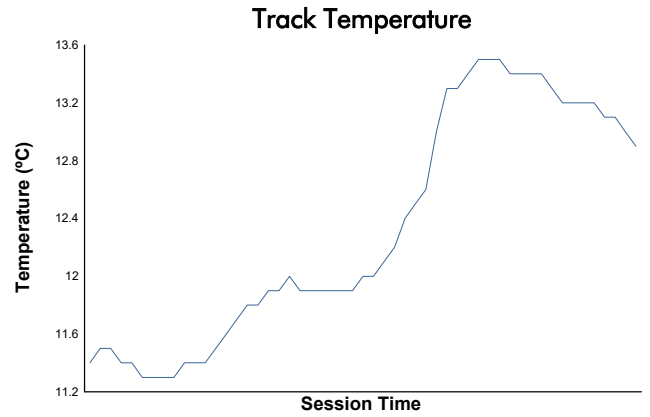

CIRCUIT DE BARCELONA-CATALUNYA

MASTERS ENDURANCE LEGENDS

Race 1

Weather Report

Track Status: **DRY**