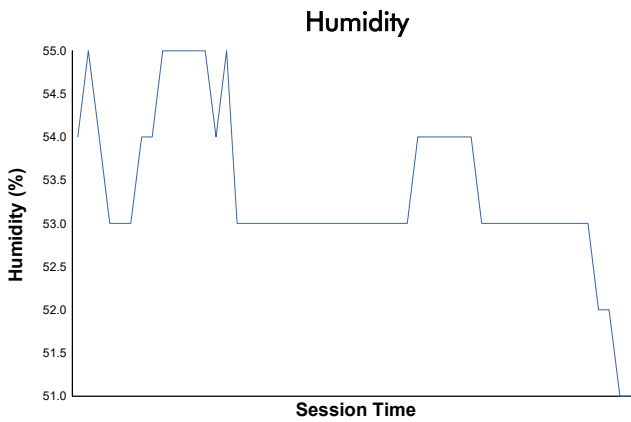

CIRCUIT DE BARCELONA-CATALUNYA

MASTERS ENDURANCE LEGENDS

Race 1

Weather Report

Track Status: **DRY**