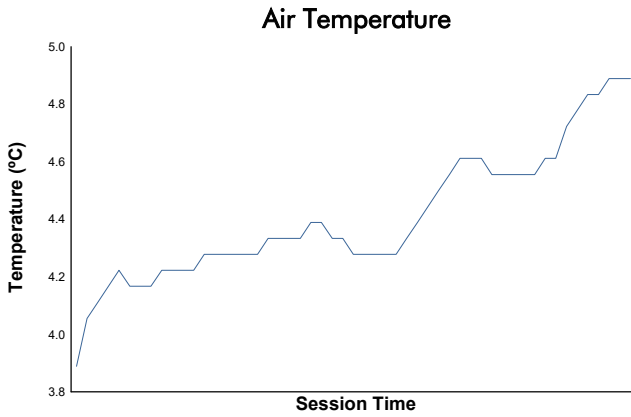

CIRCUIT DE BARCELONA-CATALUNYA

MASTERS ENDURANCE LEGENDS

Race 1

Weather Report

Track Status: **DRY**