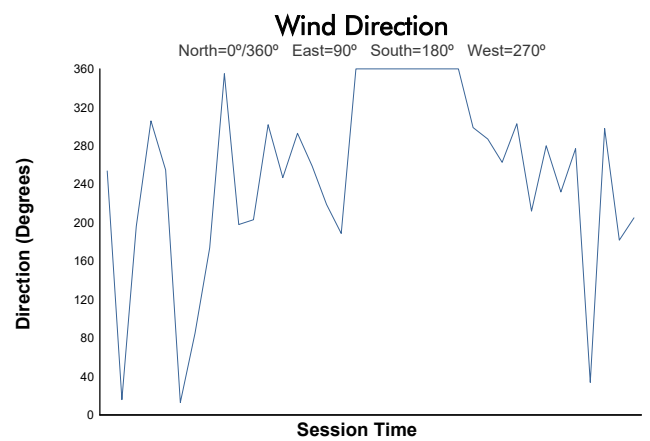

CIRCUIT DE BARCELONA-CATALUNYA

IBERIAN HISTORIC ENDURANCE

Qualifying

Weather Report

Track Status: **DRY**