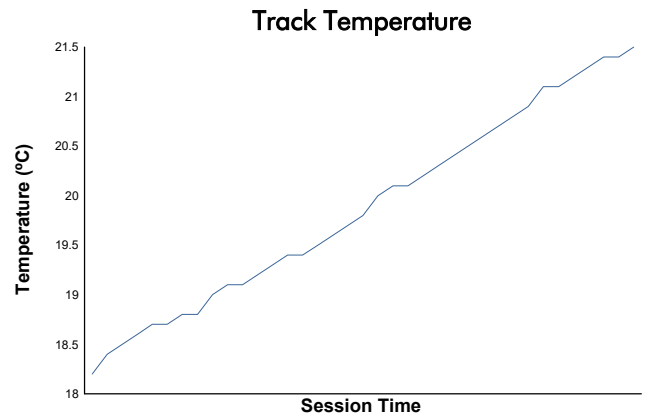

CIRCUIT DE BARCELONA-CATALUNYA

IBERIAN HISTORIC ENDURANCE

Qualifying

Weather Report

Track Status: **DRY**