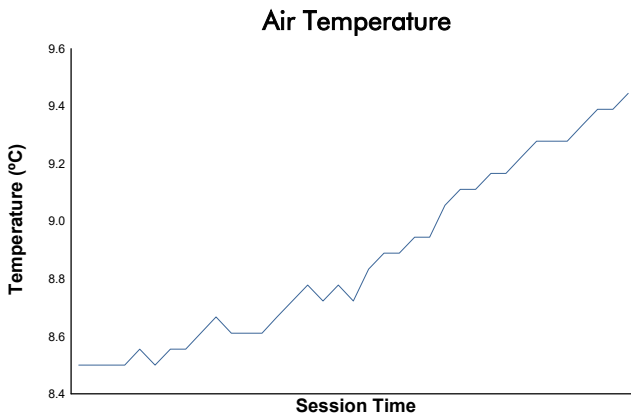

CIRCUIT DE BARCELONA-CATALUNYA

IBERIAN HISTORIC ENDURANCE

Qualifying

Weather Report

Track Status: **DRY**