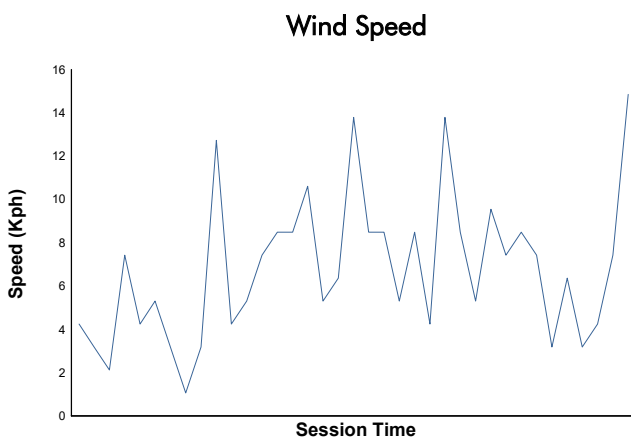

CIRCUIT DE BARCELONA-CATALUNYA

IBERIAN HISTORIC ENDURANCE

Qualifying

Weather Report

Track Status: **DRY**