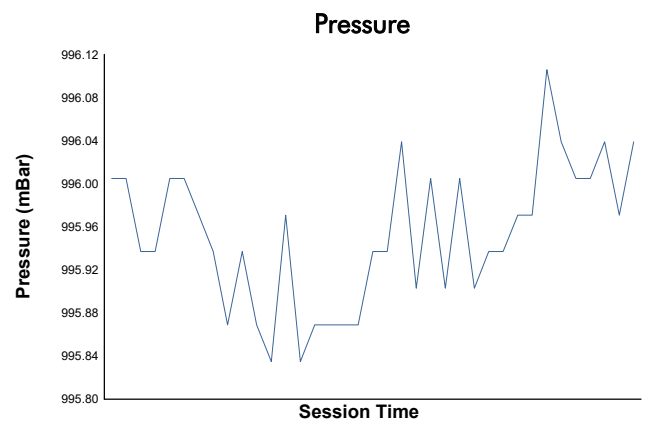

CIRCUIT DE BARCELONA-CATALUNYA

IBERIAN HISTORIC ENDURANCE

Qualifying

Weather Report

Track Status: **DRY**