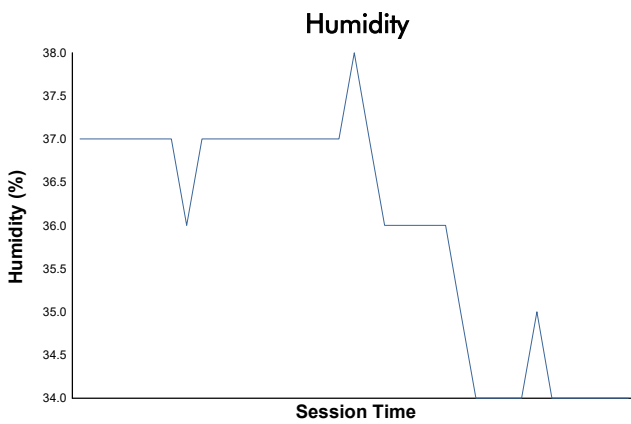

CIRCUIT DE BARCELONA-CATALUNYA

IBERIAN HISTORIC ENDURANCE

Qualifying

Weather Report

Track Status: **DRY**