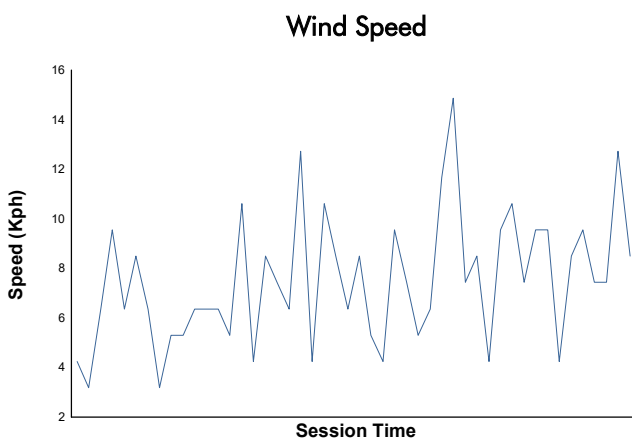

CIRCUIT DE BARCELONA-CATALUNYA

IBERIAN HISTORIC ENDURANCE

Race 1

Weather Report

Track Status: **DRY**