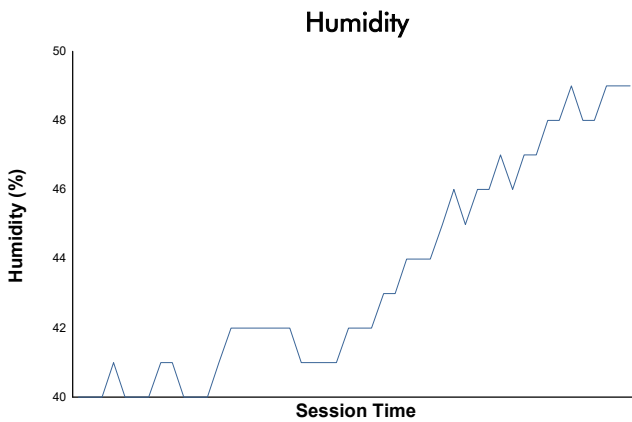

CIRCUIT DE BARCELONA-CATALUNYA

IBERIAN HISTORIC ENDURANCE

Race 1

Weather Report

Track Status: **DRY**