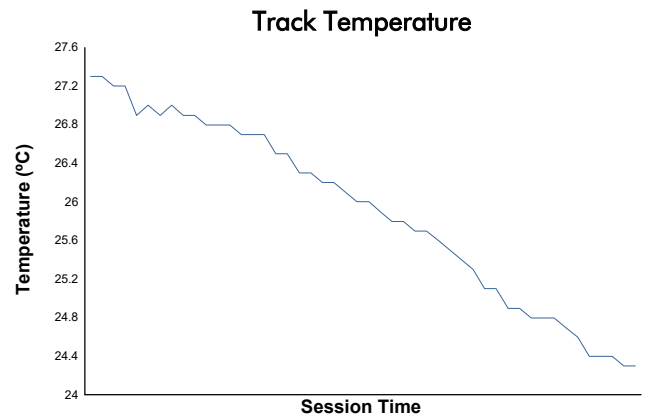

CIRCUIT DE BARCELONA-CATALUNYA

IBERIAN HISTORIC ENDURANCE

Race 1

Weather Report

Track Status: **DRY**