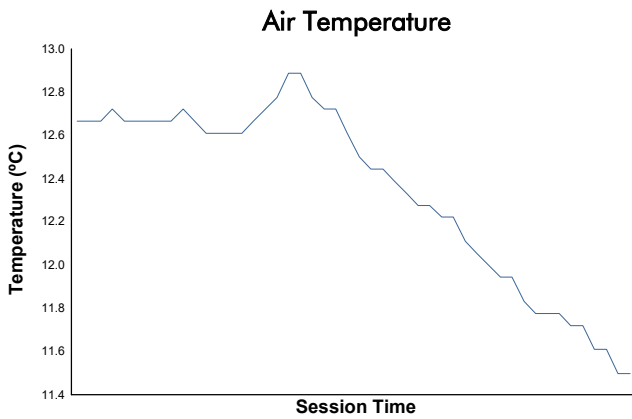

CIRCUIT DE BARCELONA-CATALUNYA

IBERIAN HISTORIC ENDURANCE

Race 1

Weather Report

Track Status: **DRY**