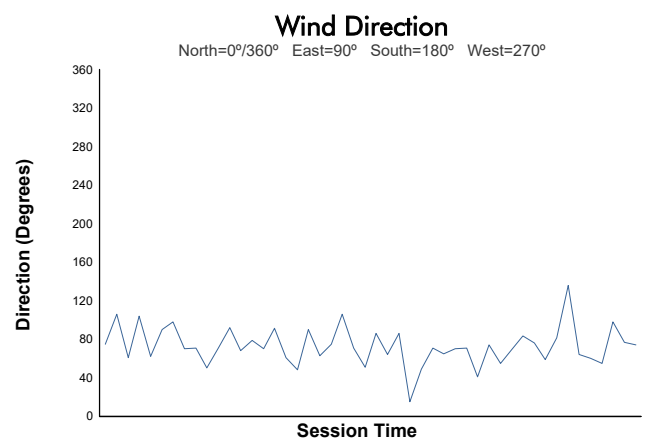

CIRCUIT DE BARCELONA-CATALUNYA

IBERIAN HISTORIC ENDURANCE

Race 1

Weather Report

Track Status: **DRY**