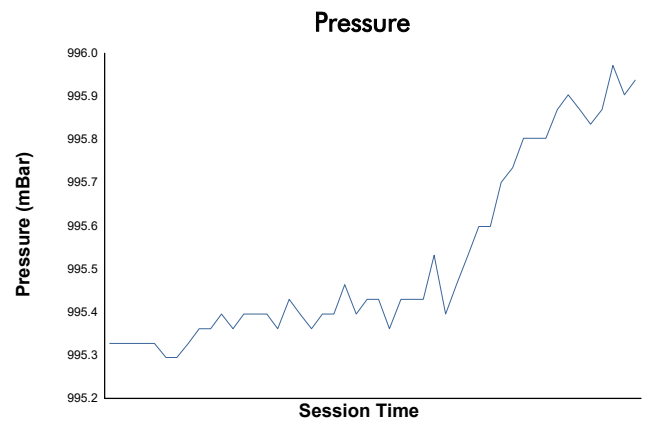

CIRCUIT DE BARCELONA-CATALUNYA

IBERIAN HISTORIC ENDURANCE

Race 1

Weather Report

Track Status: **DRY**