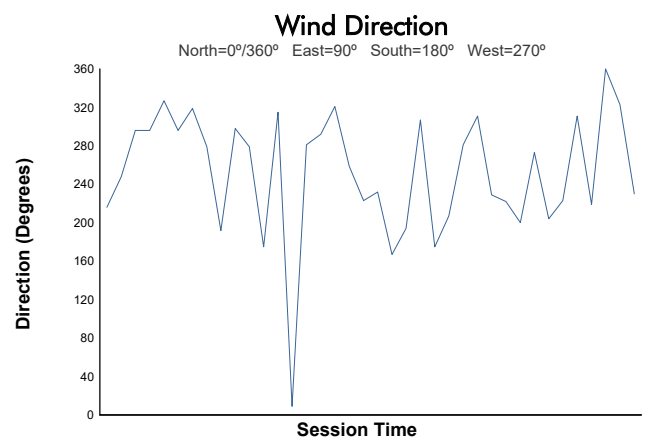

CIRCUIT DE BARCELONA-CATALUNYA

CARRERA 80S

Qualifying

Weather Report

Track Status: **DRY**