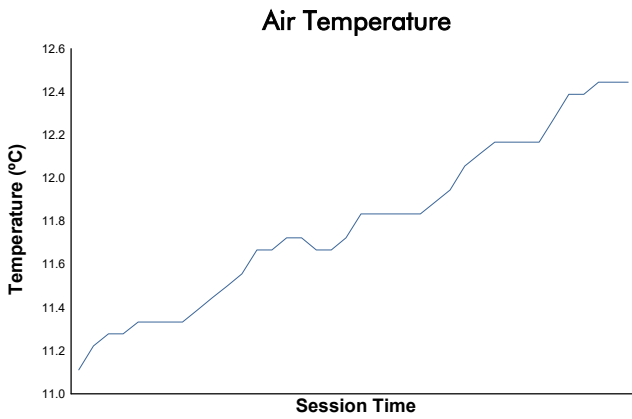

CIRCUIT DE BARCELONA-CATALUNYA

CARRERA 80S

Qualifying

Weather Report

Track Status: **DRY**