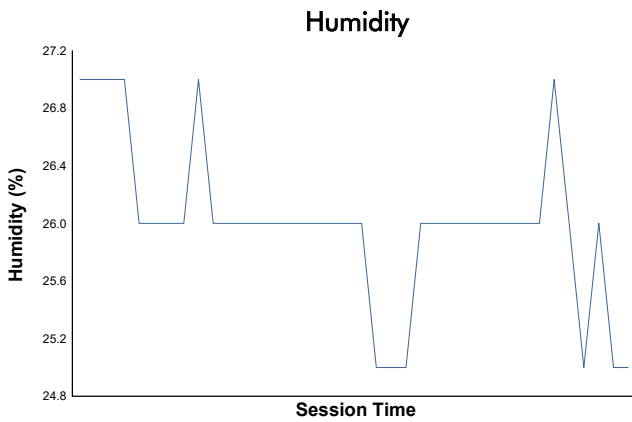

CIRCUIT DE BARCELONA-CATALUNYA

CARRERA 80S

Qualifying

Weather Report

Track Status: **DRY**