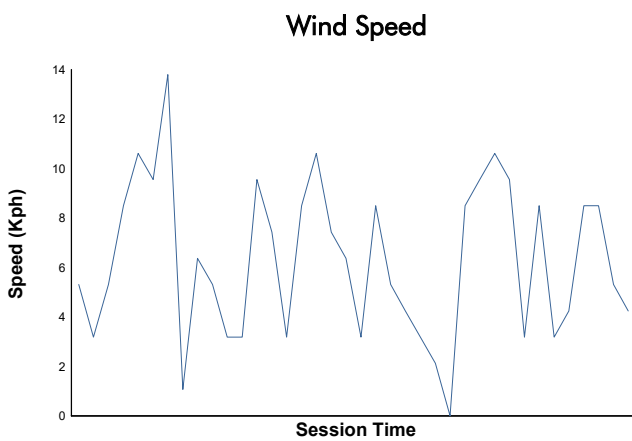

CIRCUIT DE BARCELONA-CATALUNYA

CARRERA 80S

Qualifying

Weather Report

Track Status: **DRY**