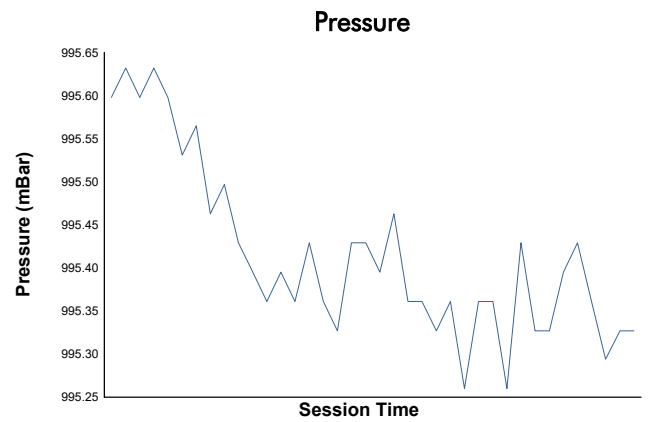

CIRCUIT DE BARCELONA-CATALUNYA

CARRERA 80S

Qualifying

Weather Report

Track Status: **DRY**