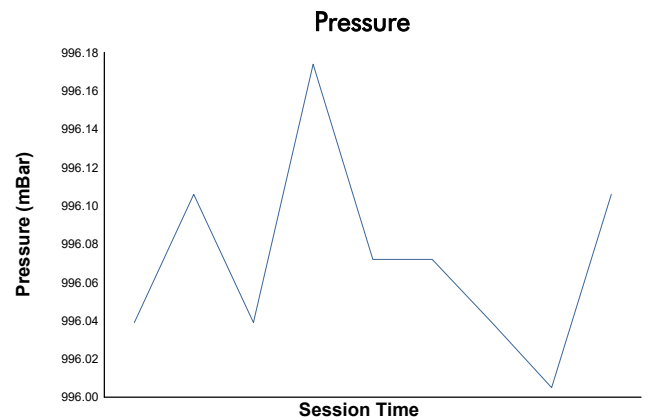

**COPA RACER**  
COPA RACER  
Qualifying 1  
Weather Report

Track Status: **DRY**