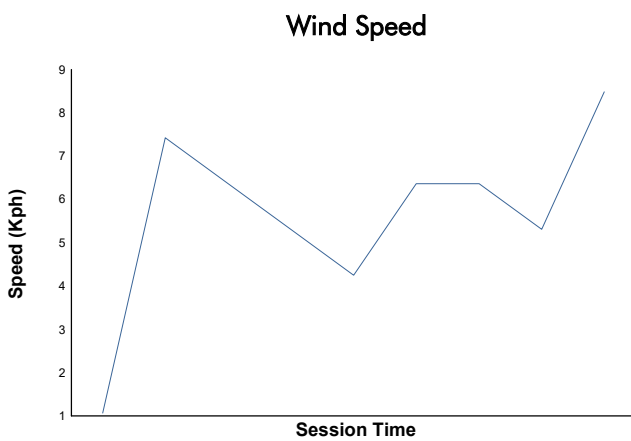

**COPA RACER**  
COPA RACER  
Qualifying 1  
Weather Report

Track Status: **DRY**