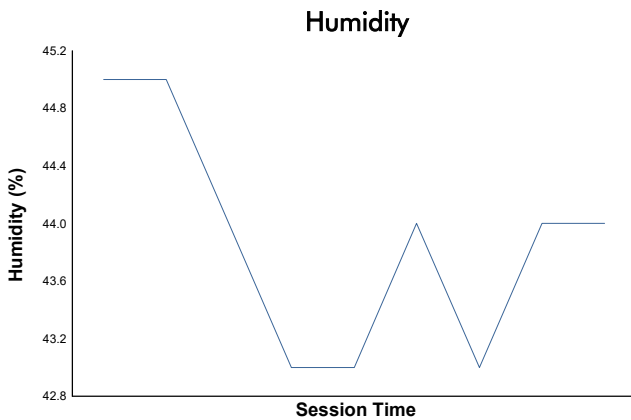

**COPA RACER**  
COPA RACER  
Qualifying 1  
Weather Report

Track Status: **DRY**