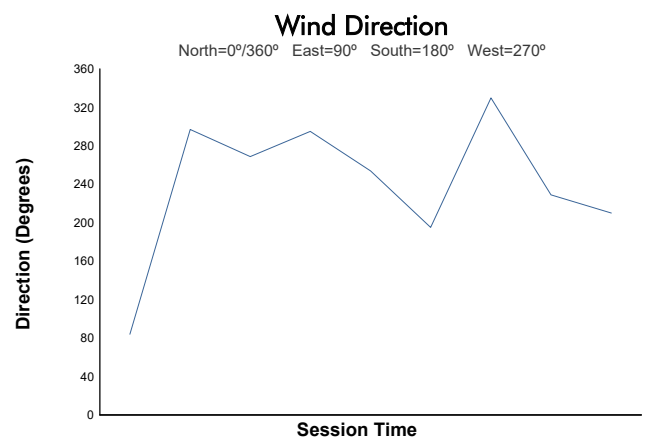

**COPA RACER**  
COPA RACER  
Qualifying 1  
Weather Report

Track Status: **DRY**