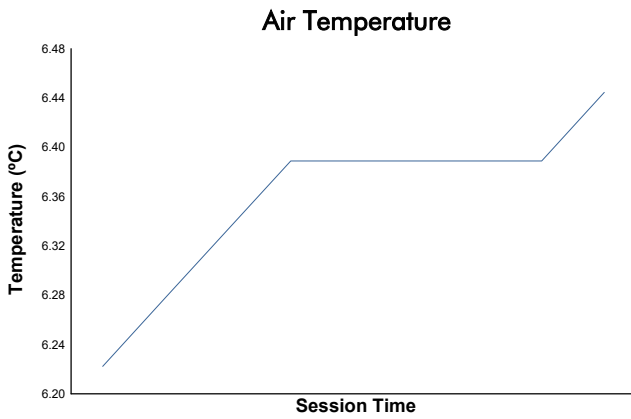

**COPA RACER**  
COPA RACER  
Qualifying 1  
Weather Report

Track Status: **DRY**