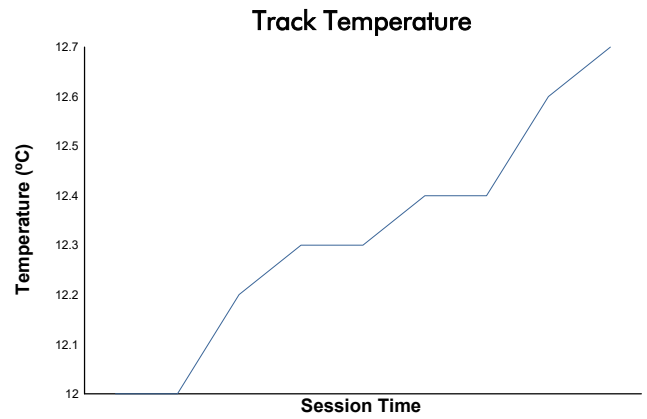

**COPA RACER**  
COPA RACER  
Qualifying 1  
Weather Report

Track Status: **DRY**