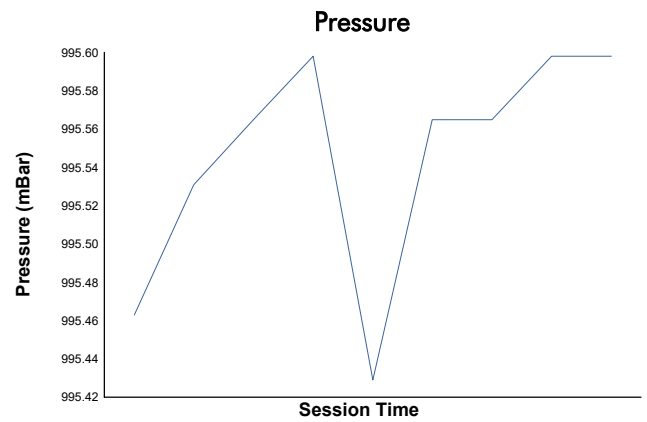

COPA RACER
COPA RACER
Qualifying 2
Weather Report

Track Status: **DRY**