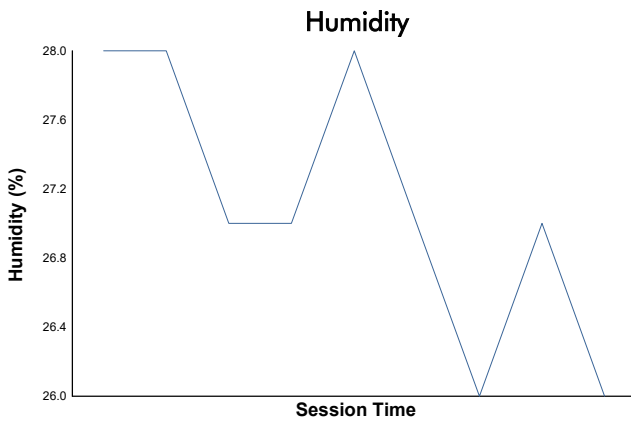

COPA RACER
COPA RACER
Qualifying 2
Weather Report

Track Status: **DRY**