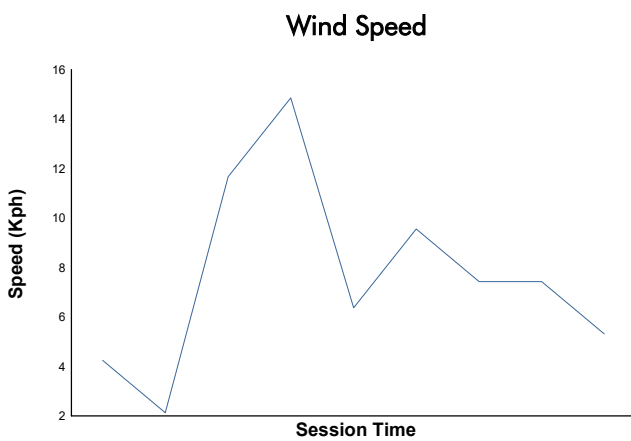

COPA RACER
COPA RACER
Qualifying 2
Weather Report

Track Status: **DRY**