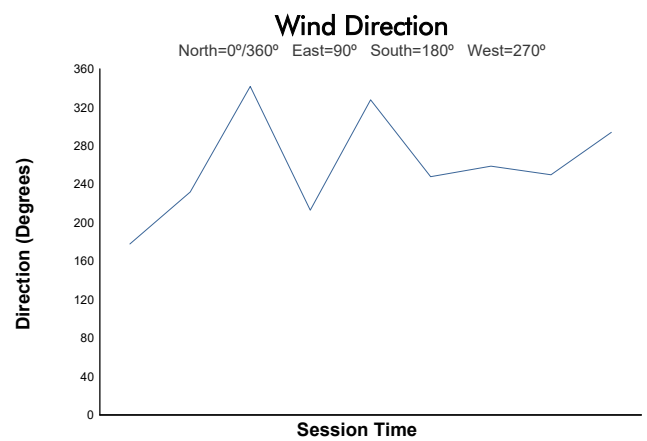

COPA RACER
COPA RACER
Qualifying 2
Weather Report

Track Status: **DRY**