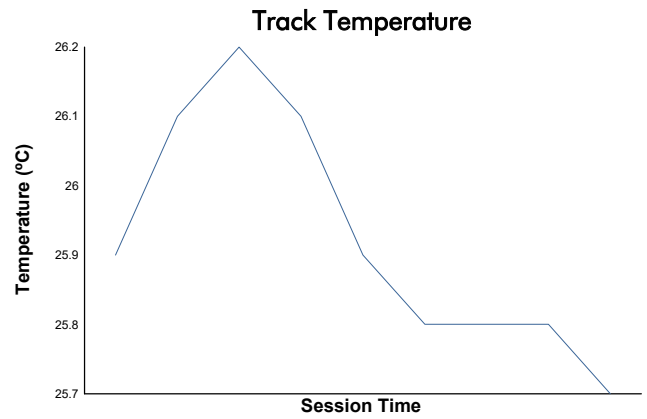

COPA RACER
COPA RACER
Qualifying 2
Weather Report

Track Status: **DRY**