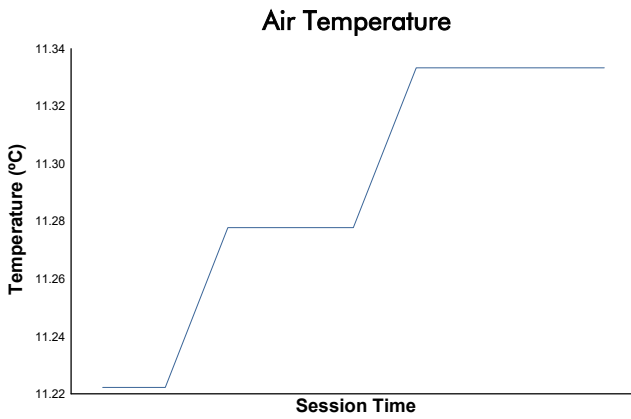

COPA RACER
COPA RACER
Qualifying 2
Weather Report

Track Status: **DRY**