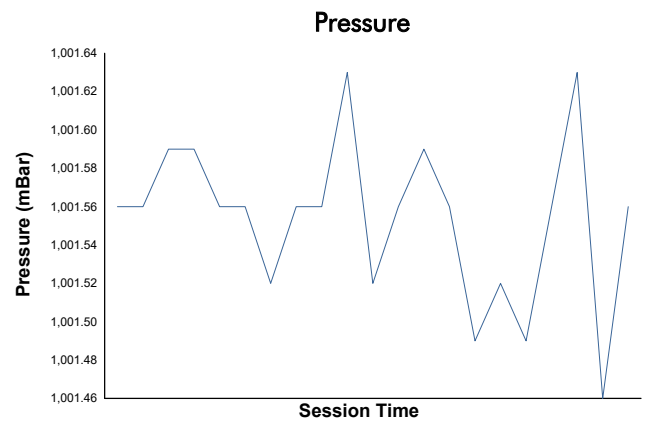

COPA RACER
COPA RACER
Race 1
Weather Report

Track Status: **DRY**