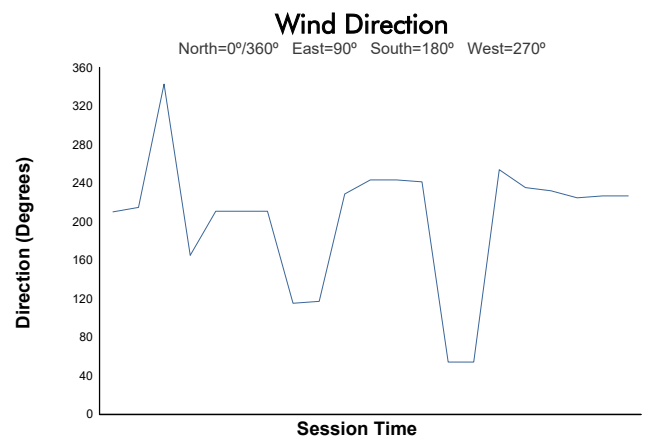

COPA RACER
COPA RACER
Race 1
Weather Report

Track Status: **DRY**