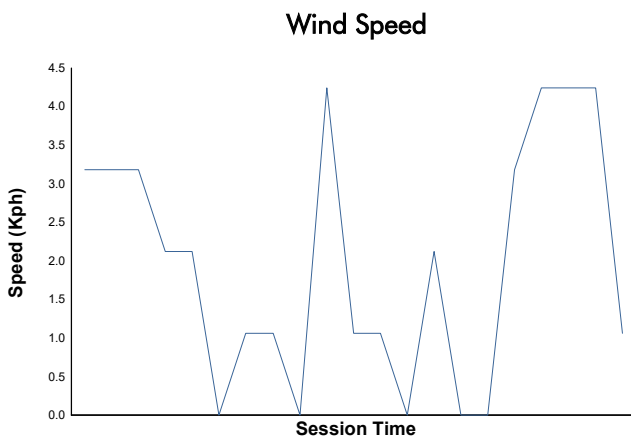

COPA RACER
COPA RACER
Race 1
Weather Report

Track Status: **DRY**