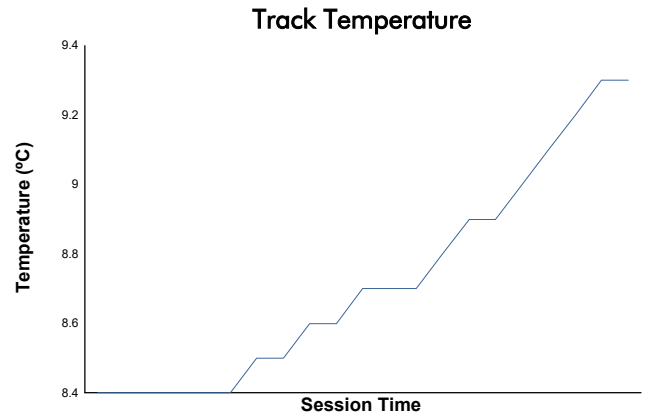

COPA RACER
COPA RACER
Race 1
Weather Report

Track Status: **DRY**