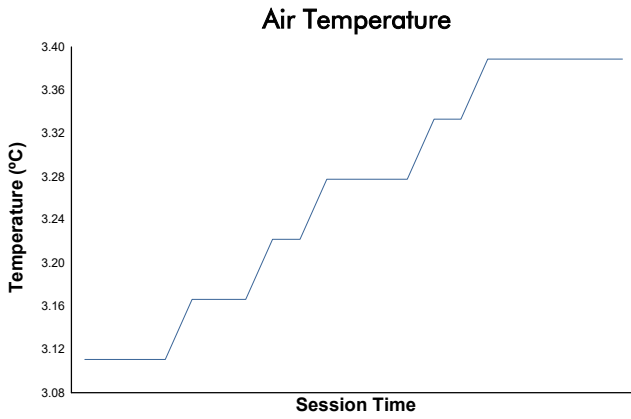

COPA RACER
COPA RACER
Race 1
Weather Report

Track Status: **DRY**