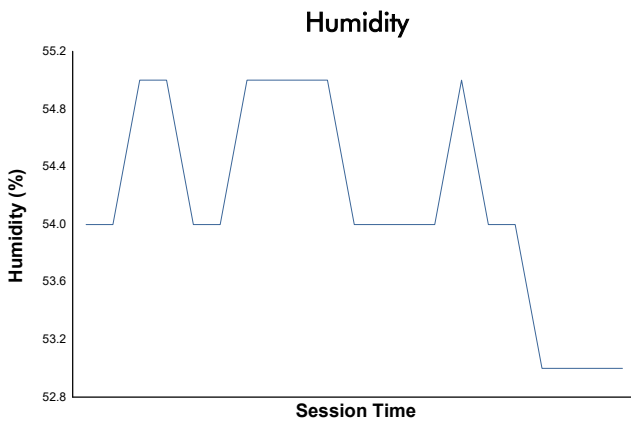

COPA RACER
COPA RACER
Race 1
Weather Report

Track Status: **DRY**