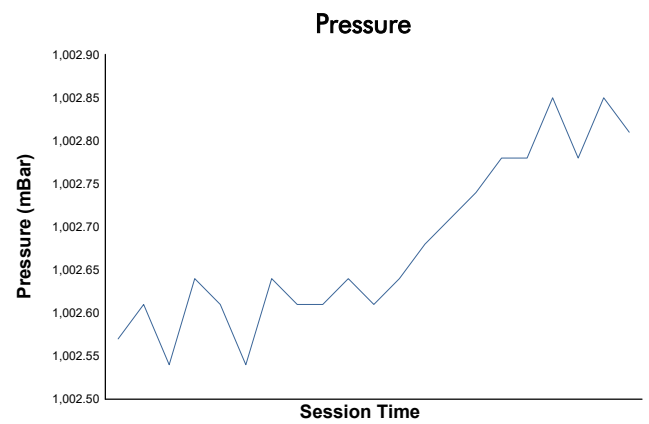

**COPA RACER**  
COPA RACER  
Race 2  
Weather Report

Track Status: **WET**