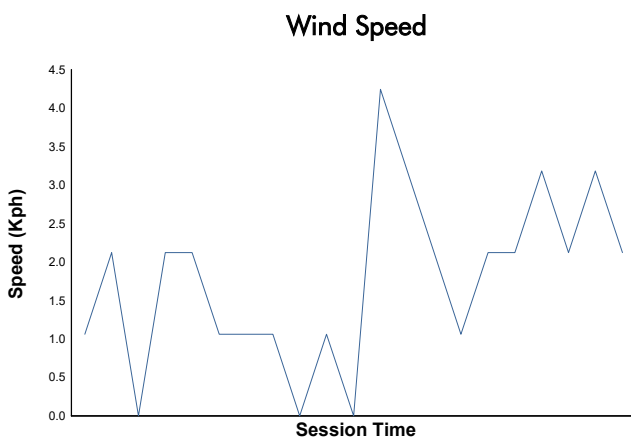

**COPA RACER**  
COPA RACER  
Race 2  
Weather Report

Track Status: **WET**