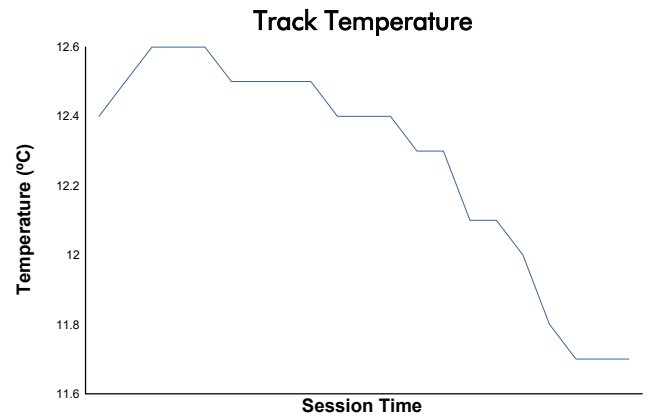

**COPA RACER**  
COPA RACER  
Race 2  
Weather Report

Track Status: **WET**