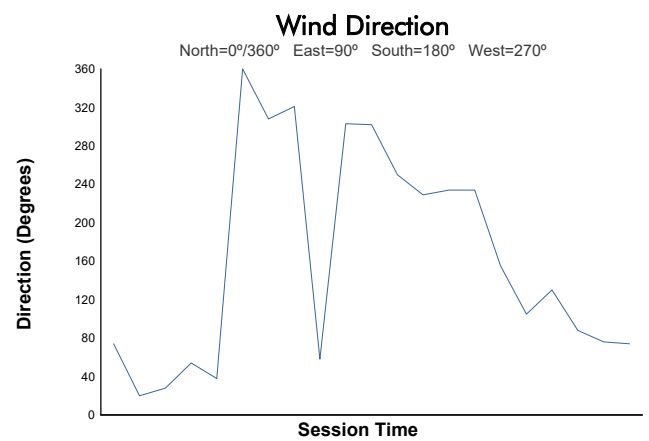

**COPA RACER**  
COPA RACER  
Race 2  
Weather Report

Track Status: **WET**