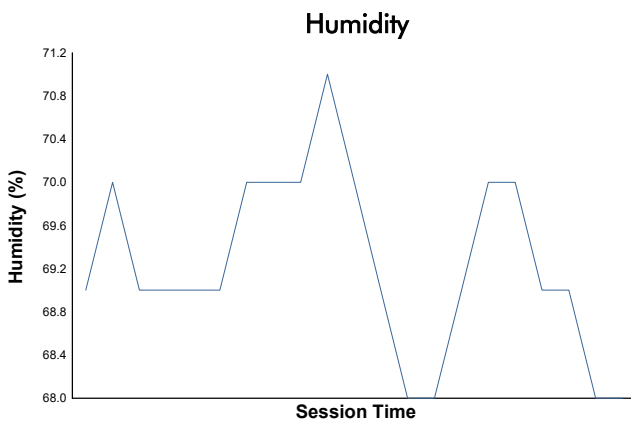

**COPA RACER**  
COPA RACER  
Race 2  
Weather Report

Track Status: **WET**