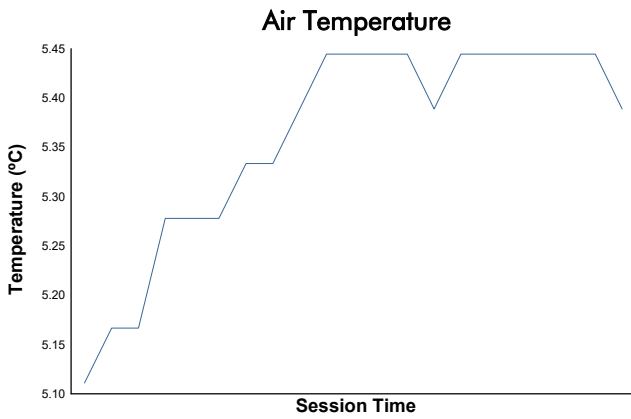

**COPA RACER**  
COPA RACER  
Race 2  
Weather Report

Track Status: **WET**