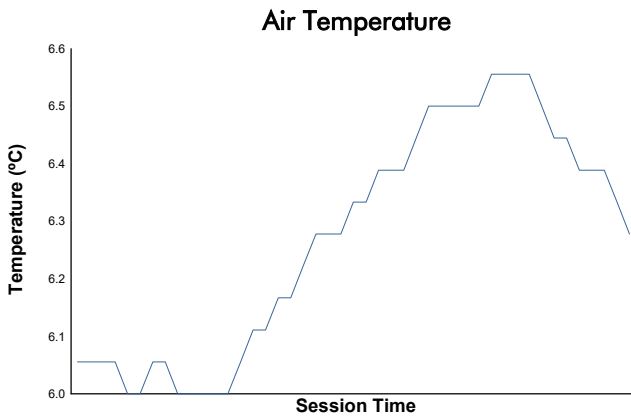

**COPA RACER**  
COPA RACER  
Race 3  
Weather Report

Track Status: **DRY**