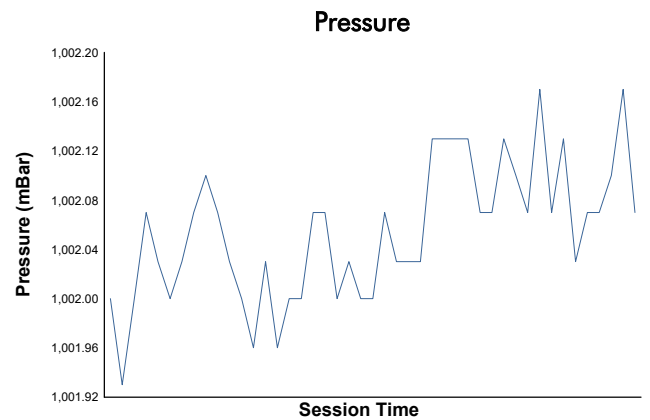

**COPA RACER**  
COPA RACER  
Race 3  
Weather Report

Track Status: **DRY**