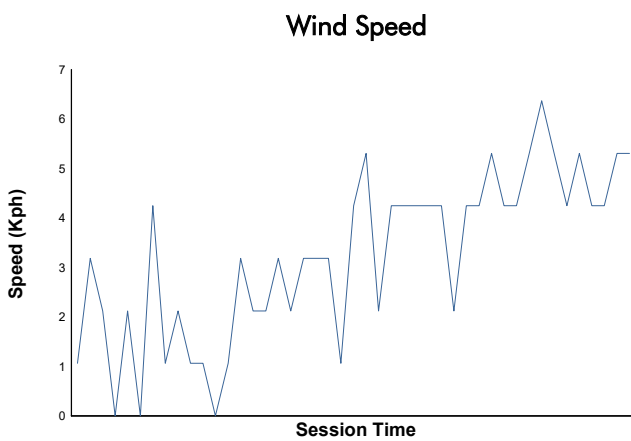

**COPA RACER**  
COPA RACER  
Race 3  
Weather Report

Track Status: **DRY**