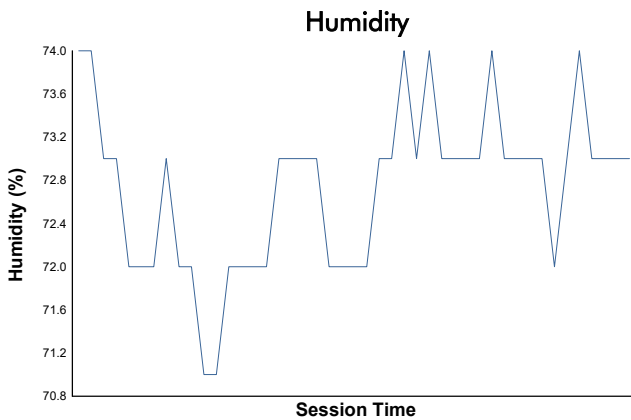

**COPA RACER**  
COPA RACER  
Race 3  
Weather Report

Track Status: **DRY**