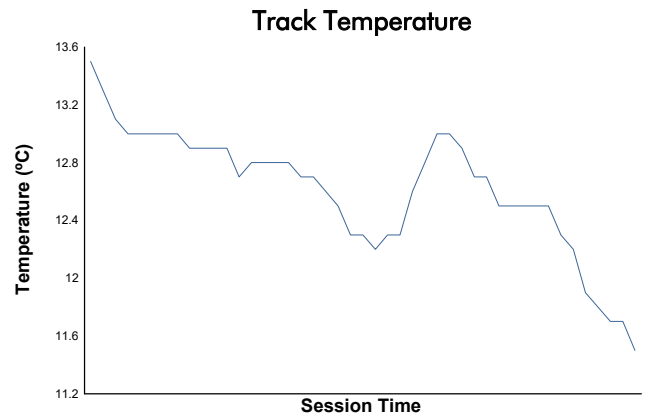

**COPA RACER**  
COPA RACER  
Race 3  
Weather Report

Track Status: **DRY**