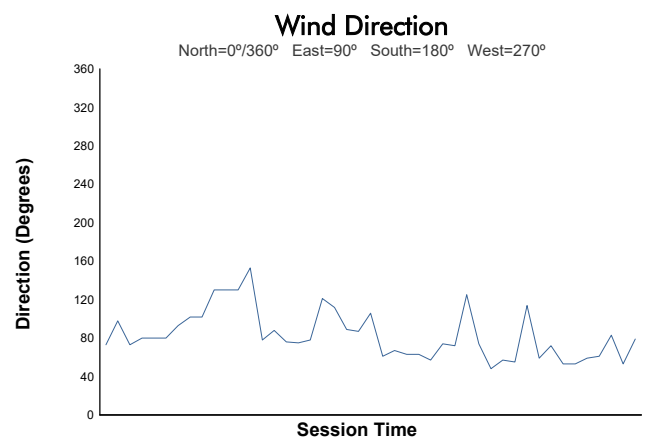

**COPA RACER**  
COPA RACER  
Race 3  
Weather Report

Track Status: **DRY**