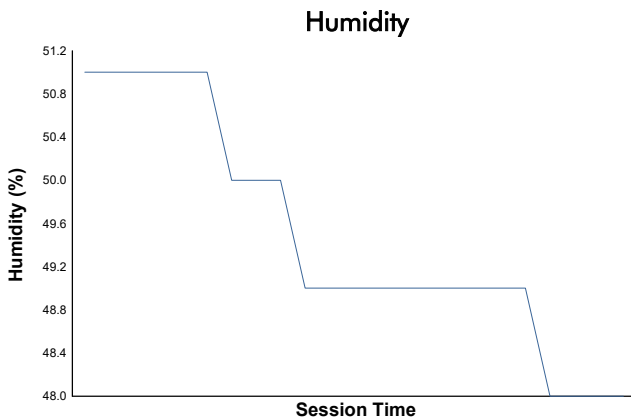

CMV-CIV-CCVC Campionat de Catalunya 2022

Copa Yamaha bLU cRU
 Entrenaments qualificatius 1

Weather Report

Track Status: **DRY**