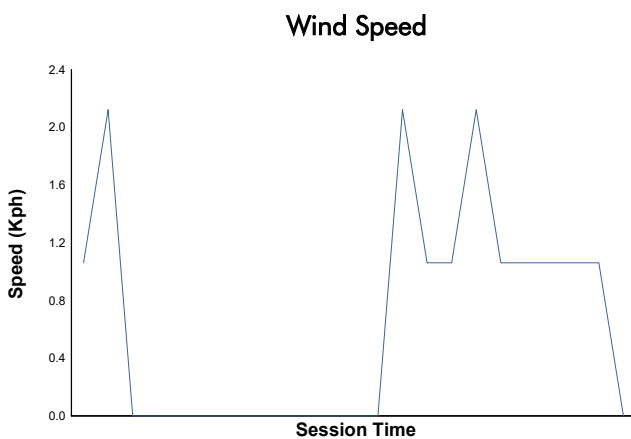

CMV-CIV-CCVC Campionat de Catalunya 2022

Copa Yamaha bLU cRU
 Entrenaments qualificatius 1

Weather Report

Track Status: **DRY**