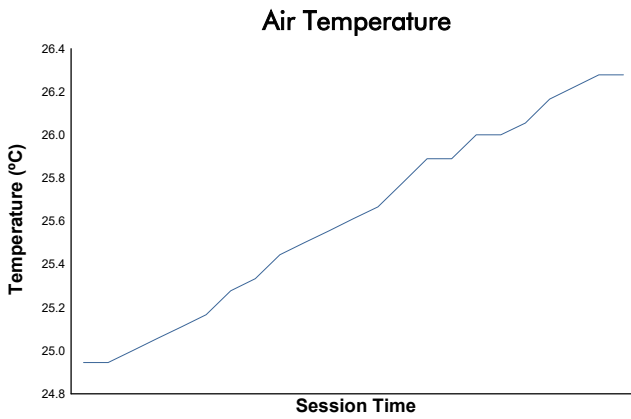

CMV-CIV-CCVC Campionat de Catalunya 2022

Copa Yamaha bLU cRU
 Entrenaments qualificatius 1

Weather Report

Track Status: **DRY**