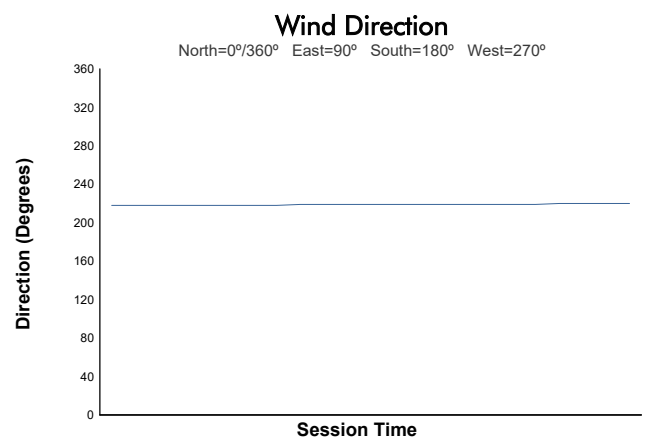

CMV-CIV-CCVC Campionat de Catalunya 2022

Copa Yamaha bLU cRU
 Entrenaments qualificatius 1

Weather Report

Track Status: **DRY**