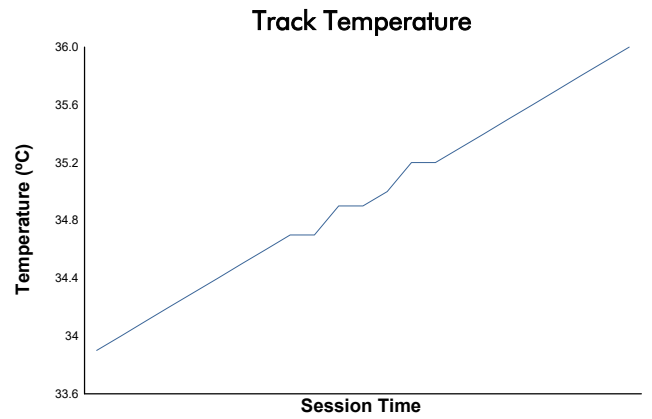

CMV-CIV-CCVC Campionat de Catalunya 2022

Copa Yamaha bLU cRU
 Entrenaments qualificatius 1

Weather Report

Track Status: **DRY**