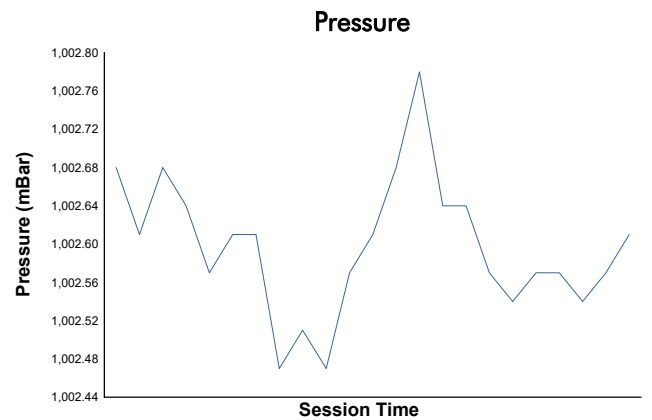

CMV-CIV-CCVC Campionat de Catalunya 2022

Copa Yamaha bLU cRU
 Entrenaments qualificatius 1

Weather Report

Track Status: **DRY**