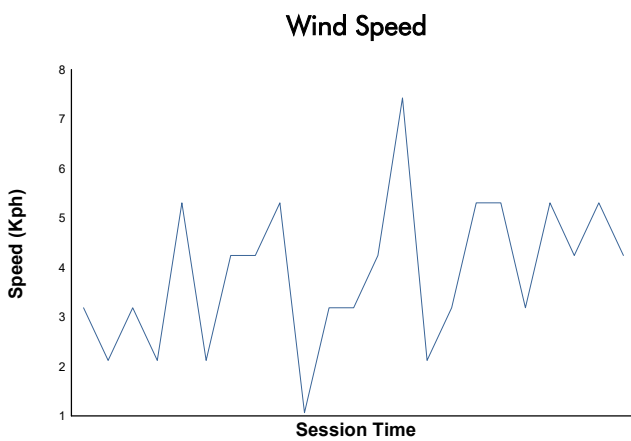

CMV-CIV-CCVC Campionat de Catalunya 2022

Copa Yamaha bLU cRU
 Entrenaments qualificatius 2

Weather Report

Track Status: **DRY**