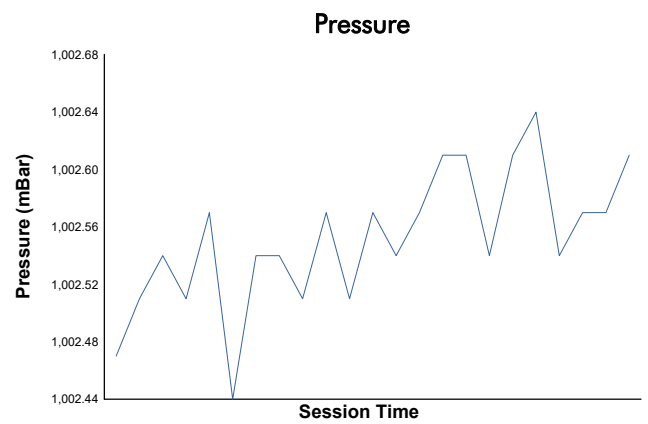

CMV-CIV-CCVC Campionat de Catalunya 2022

Copa Yamaha bLU cRU
 Entrenaments qualificatius 2

Weather Report

Track Status: **DRY**