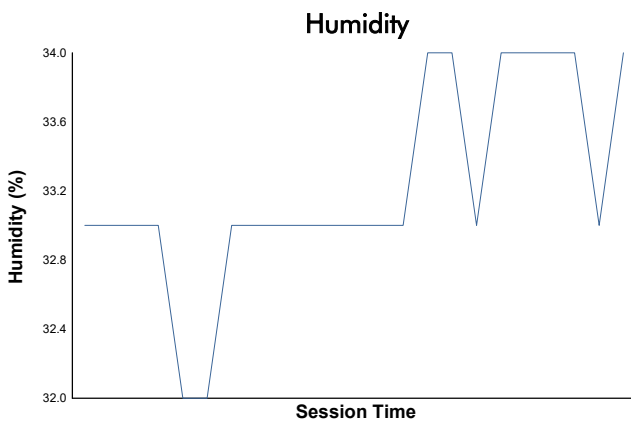

CMV-CIV-CCVC Campionat de Catalunya 2022

Copa Yamaha bLU cRU
 Entrenaments qualificatius 2

Weather Report

Track Status: **DRY**