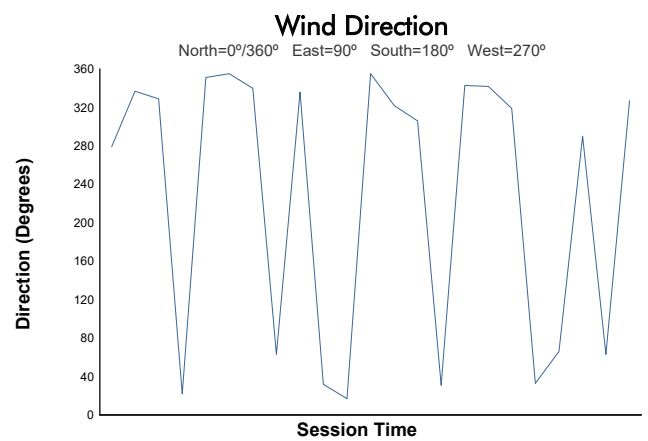

CMV-CIV-CCVC Campionat de Catalunya 2022

Copa Yamaha bLU cRU
 Entrenaments qualificatius 2

Weather Report

Track Status: **DRY**