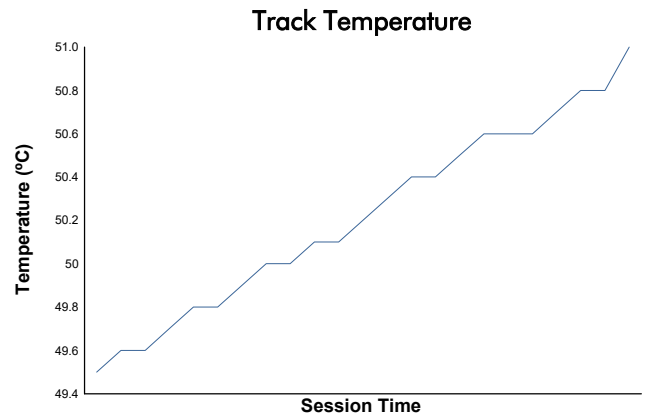

CMV-CIV-CCVC Campionat de Catalunya 2022

Copa Yamaha bLU cRU
 Entrenaments qualificatius 2

Weather Report

Track Status: **DRY**