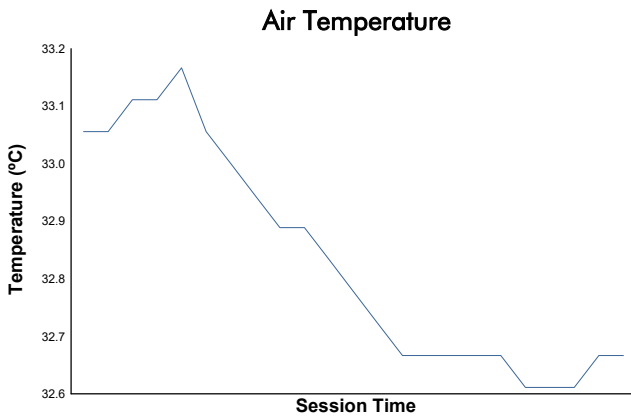

CMV-CIV-CCVC Campionat de Catalunya 2022

Copa Yamaha bLU cRU
 Entrenaments qualificatius 2

Weather Report

Track Status: **DRY**