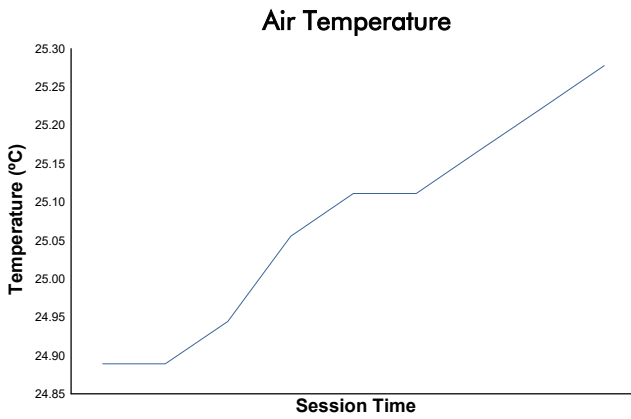

CMV-CIV-CCVC Campionat de Catalunya 2022

Copa Yamaha bLU cRU

Warm Up

Weather Report

Track Status: **DRY**