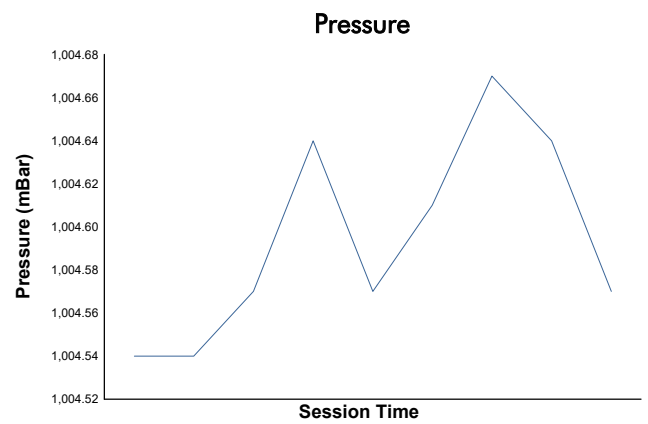

CMV-CIV-CCVC Campionat de Catalunya 2022

Copa Yamaha bLU cRU

Warm Up

Weather Report

Track Status: **DRY**