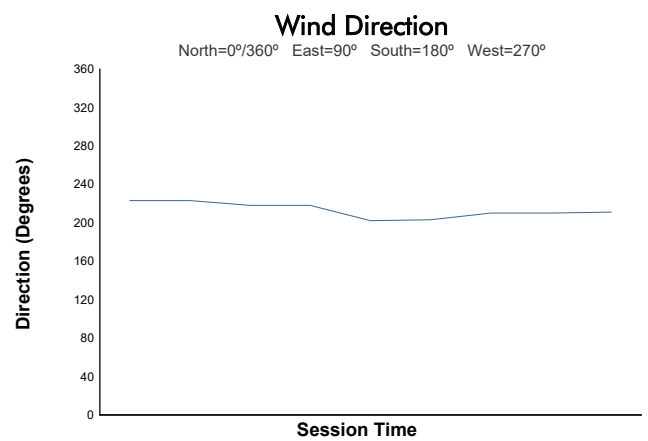

CMV-CIV-CCVC Campionat de Catalunya 2022

Copa Yamaha bLU cRU

Warm Up

Weather Report

Track Status: **DRY**