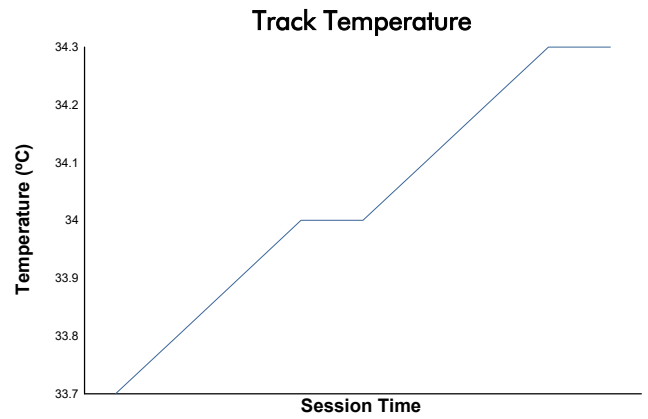

CMV-CIV-CCVC Campionat de Catalunya 2022

Copa Yamaha bLU cRU

Warm Up

Weather Report

Track Status: **DRY**