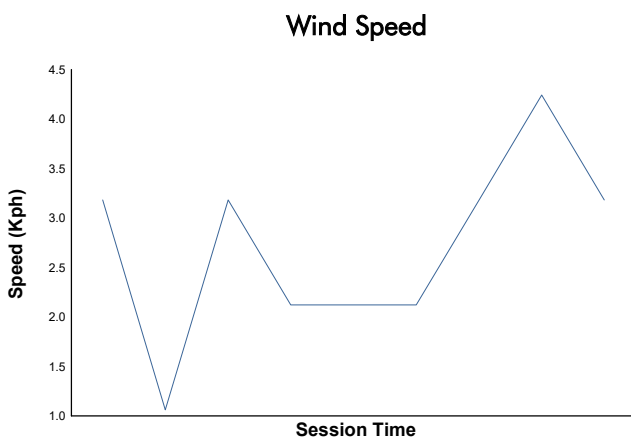

CMV-CIV-CCVC Campionat de Catalunya 2022

Copa Yamaha bLU cRU

Warm Up

Weather Report

Track Status: **DRY**