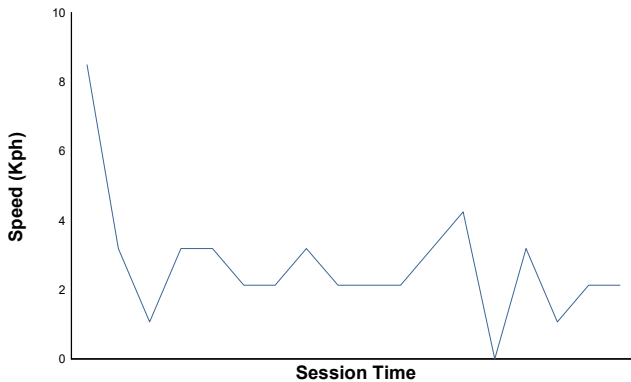

CMV-CIV-CCVC Campionat de Catalunya 2022

Copa Yamaha bLU cRU

Cursa 2

Weather Report

Air Temperature

Track Temperature

Humidity

Pressure

Wind Speed

Wind Direction

Track Status: **DRY**