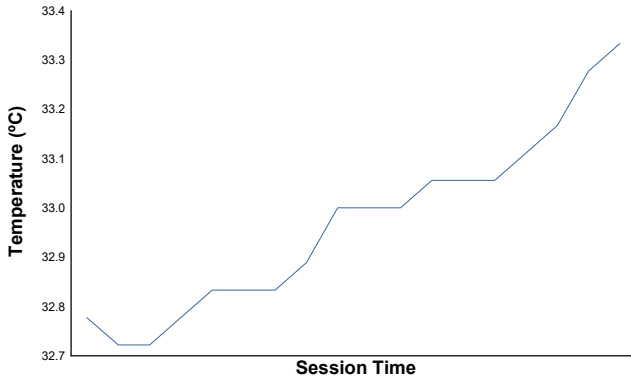

CMV-CIV-CCVC Campionat de Catalunya 2022

Copa Yamaha bLU cRU

Cursa 2

Weather Report

Air Temperature

Track Temperature

Humidity

Pressure