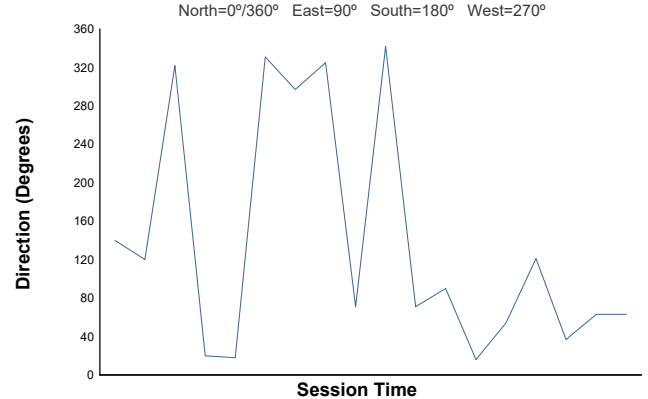

CMV-CIV-CCVC Campionat de Catalunya 2022

Copa Yamaha bLU cRU

Cursa 2

Weather Report

Air Temperature

Track Temperature

Humidity

Pressure

Wind Speed

Wind Direction

Track Status: **DRY**