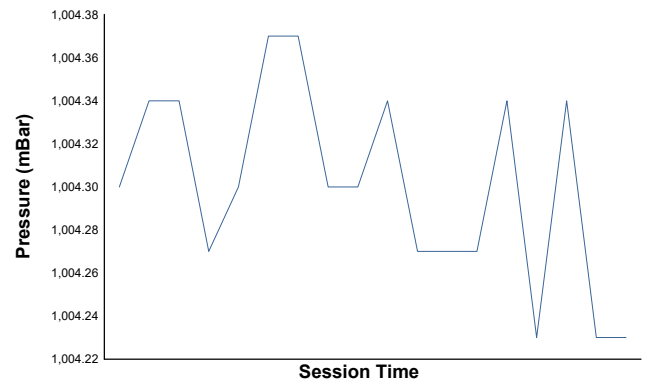

CMV-CIV-CCVC Campionat de Catalunya 2022

Copa Yamaha bLU cRU

Cursa 2

Weather Report

Air Temperature

Track Temperature

Humidity

Pressure

Wind Speed

Wind Direction

Track Status: **DRY**