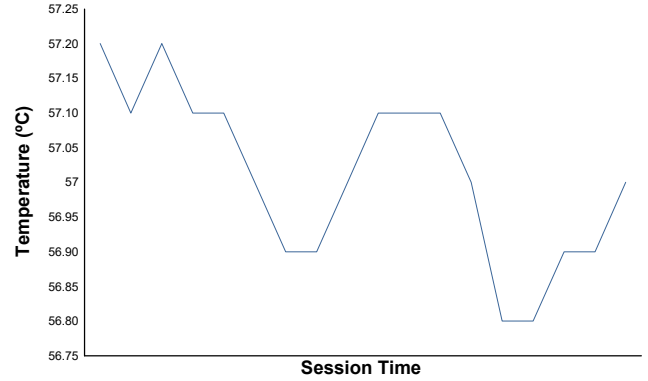

CMV-CIV-CCVC Campionat de Catalunya 2022

Copa Yamaha bLU cRU

Cursa 2

Weather Report

Air Temperature

Track Temperature

Humidity

Pressure

Wind Speed

Wind Direction

Track Status: **DRY**