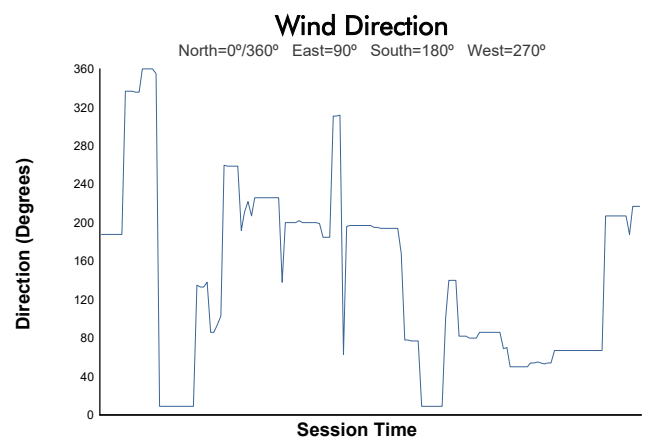

CIRCUIT DE BARCELONA - CATALUNYA

RACING TRACK DAYS 21th NOVEMBER 2022

Afternoon Session

Weather Report

Track Status: **DRY**