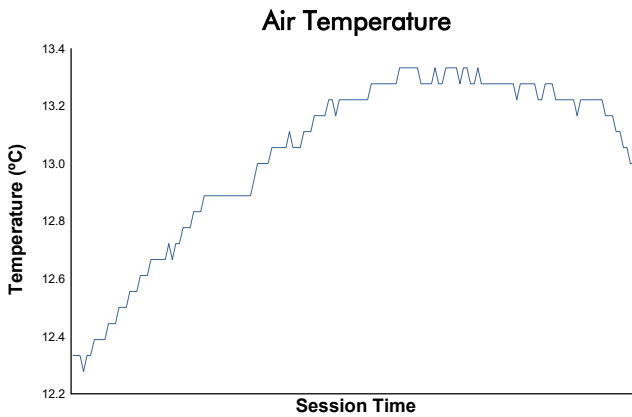

CIRCUIT DE BARCELONA - CATALUNYA

RACING TRACK DAYS 21th NOVEMBER 2022

Afternoon Session

Weather Report

Track Status: **DRY**