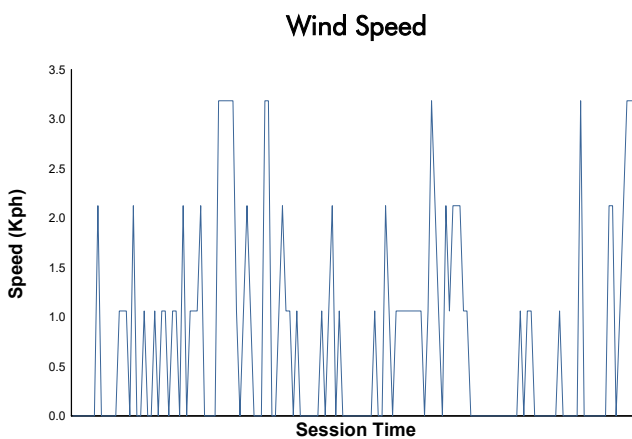

CIRCUIT DE BARCELONA - CATALUNYA

RACING TRACK DAYS 21th NOVEMBER 2022

Afternoon Session

Weather Report

Track Status: **DRY**