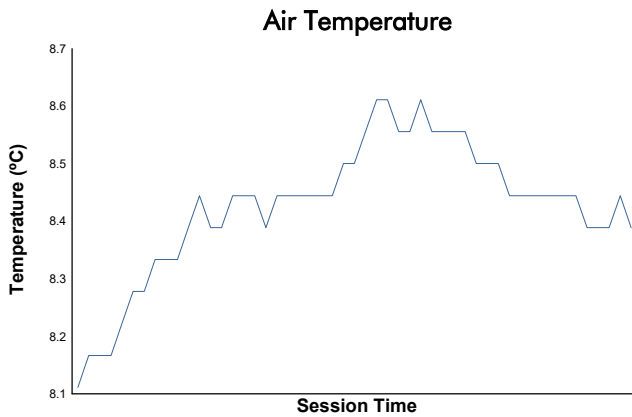

CIRCUIT DE BARCELONA - CATALUNYA

RACING TRACK DAYS 22th & 23th NOVEMBER 2022

F4 - Session 1

Weather Report

Track Status: **DRY**