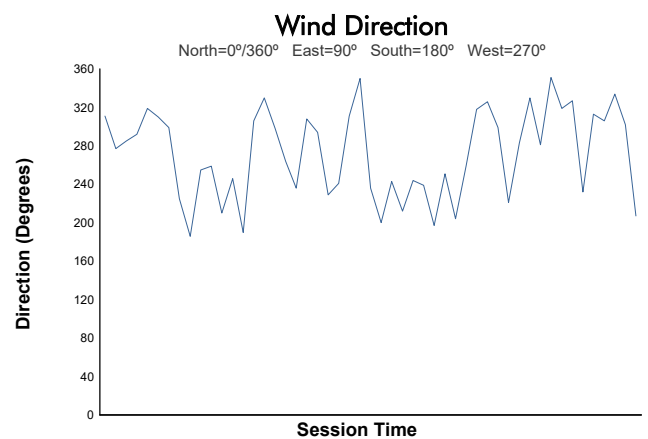

CIRCUIT DE BARCELONA - CATALUNYA

RACING TRACK DAYS 22th & 23th NOVEMBER 2022

F4 - Session 1

Weather Report

Track Status: **DRY**