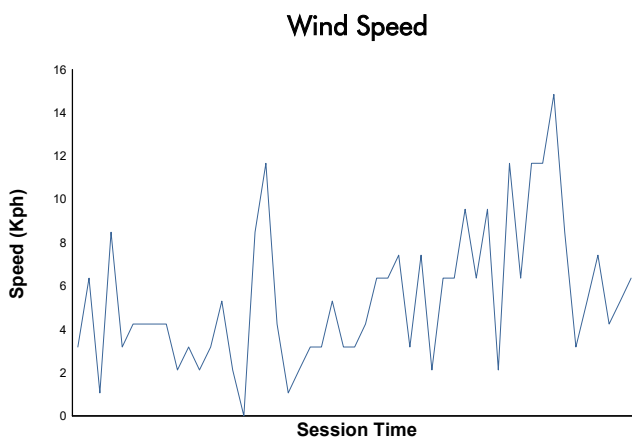

CIRCUIT DE BARCELONA - CATALUNYA

RACING TRACK DAYS 22th & 23th NOVEMBER 2022

F4 - Session 1

Weather Report

Track Status: **DRY**