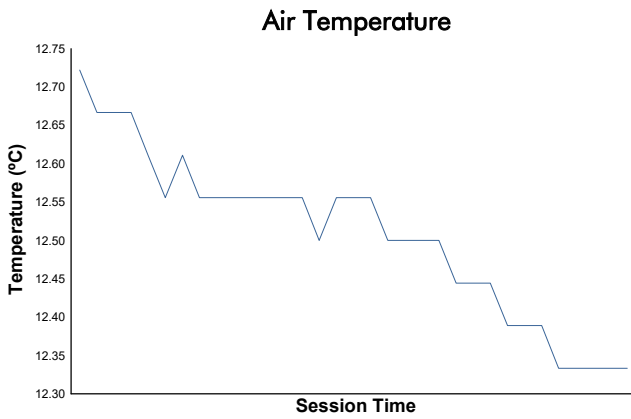

CIRCUIT DE BARCELONA - CATALUNYA
RACING TRACK DAYS 22th & 23th NOVEMBER 2022
GP3/FRECA - Session 4

Weather Report

Track Status: **DRY**