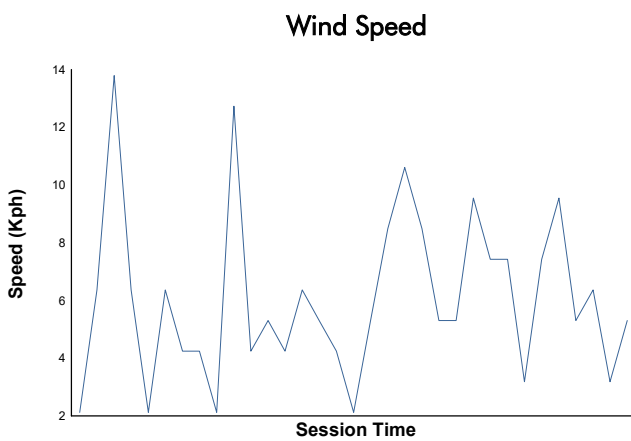

CIRCUIT DE BARCELONA - CATALUNYA
RACING TRACK DAYS 22th & 23th NOVEMBER 2022
GP3/FRECA - Session 4

Weather Report

Track Status: **DRY**