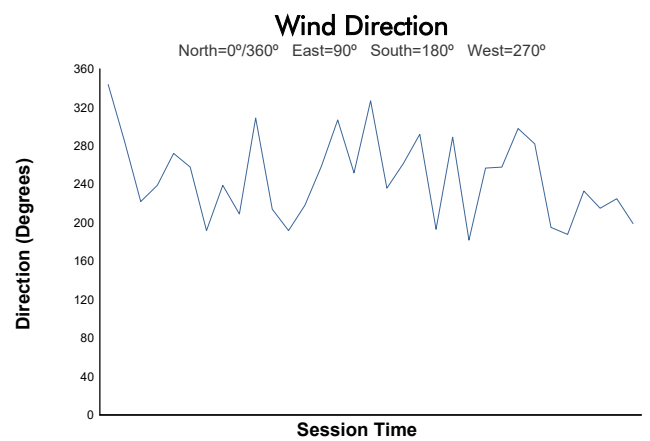

CIRCUIT DE BARCELONA - CATALUNYA
RACING TRACK DAYS 22th & 23th NOVEMBER 2022
GP3/FRECA - Session 4

Weather Report

Track Status: **DRY**