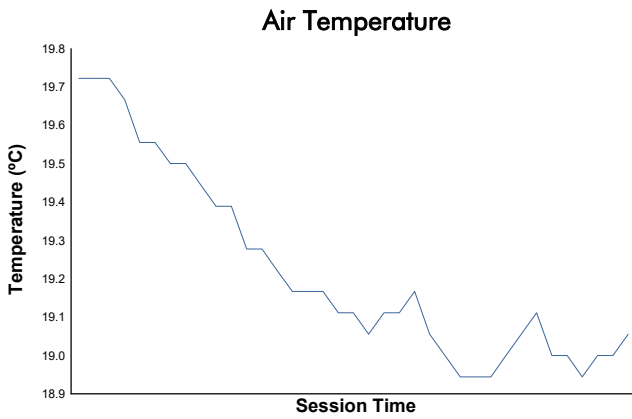

GTWS BARCELONA 2023

LPC CHAMPIONSHIP

Race 1

Weather Report

Track Status: **DRY**