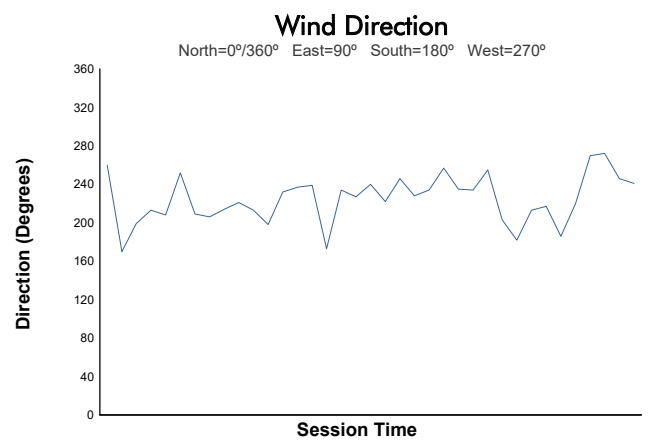

GTWS BARCELONA 2023

LPC CHAMPIONSHIP

Race 1

Weather Report

Track Status: **DRY**