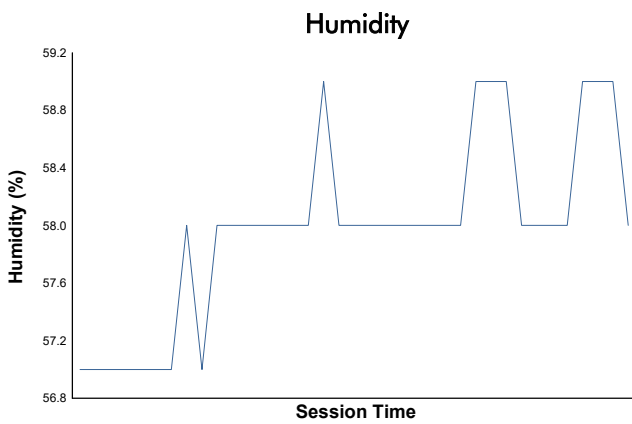

GTWS BARCELONA 2023

LPC CHAMPIONSHIP

Race 1

Weather Report

Track Status: **DRY**