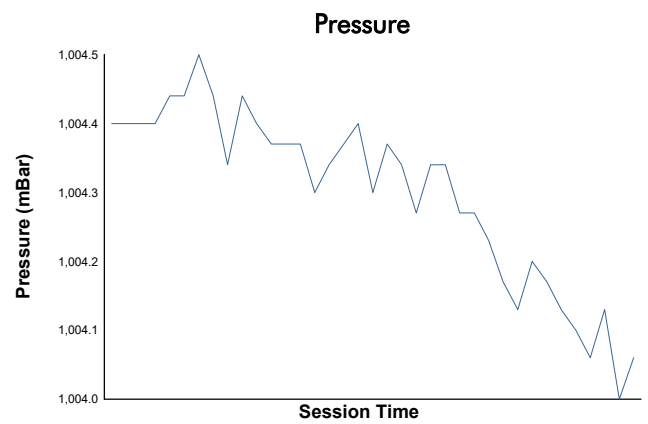

GTWS BARCELONA 2023

LPC CHAMPIONSHIP

Race 1

Weather Report

Track Status: **DRY**