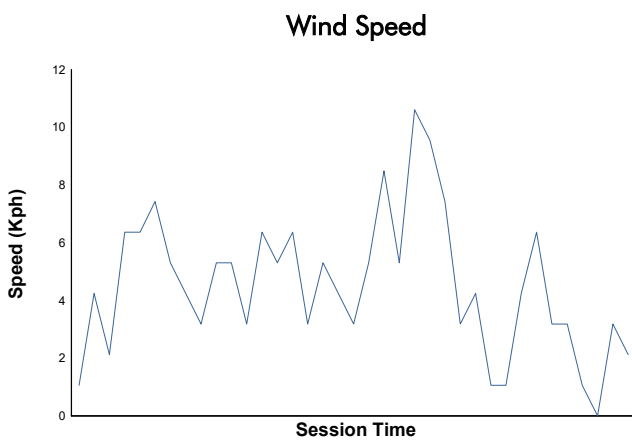

GTWS BARCELONA 2023

LPC CHAMPIONSHIP

Race 1

Weather Report

Track Status: **DRY**