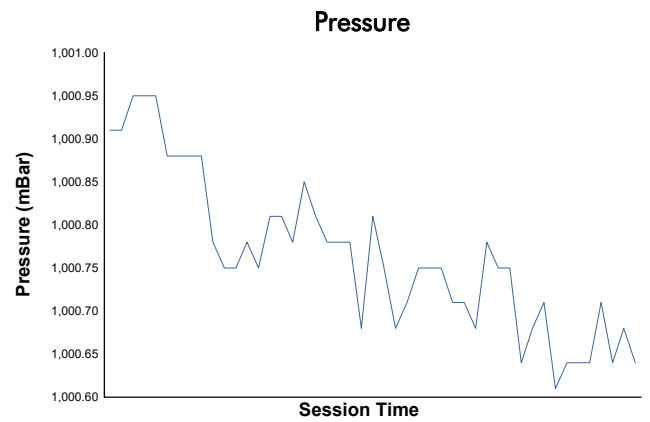

**6H BARCELONA - ESPÍRITU DE MONTJUÏC**  
**FORMULA REGIONAL BY ALPINE 2023**

Private Practice 2

Weather Report

Track Status: **DRY**