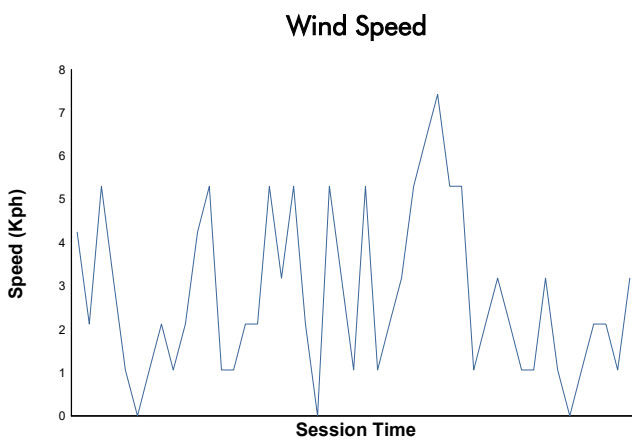

**6H BARCELONA - ESPÍRITU DE MONTJUÏC**  
**FORMULA REGIONAL BY ALPINE 2023**

Private Practice 2

Weather Report

Track Status: **DRY**