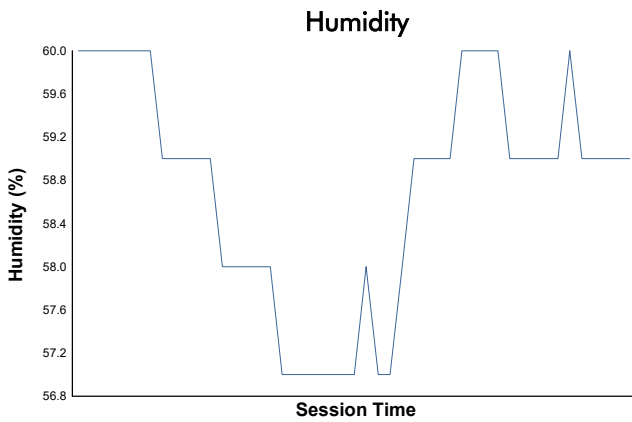

**6H BARCELONA - ESPÍRITU DE MONTJUÏC**  
**FORMULA REGIONAL BY ALPINE 2023**

Private Practice 2

Weather Report

Track Status: **DRY**