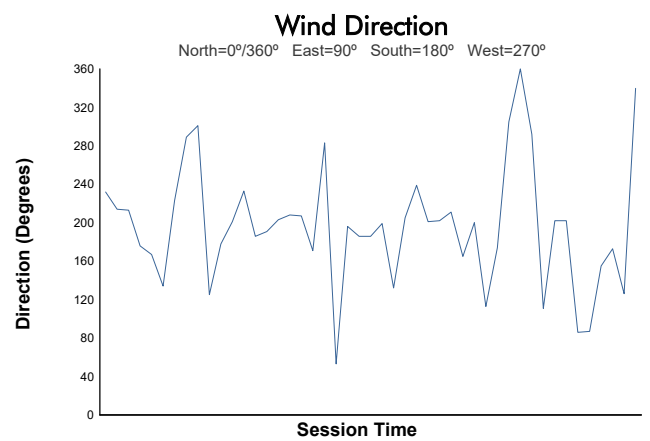

**6H BARCELONA - ESPÍRITU DE MONTJUÏC**  
**FORMULA REGIONAL BY ALPINE 2023**

Private Practice 2

Weather Report

Track Status: **DRY**