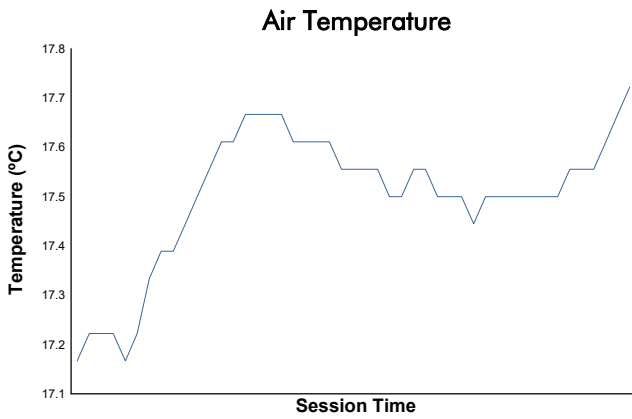

**6H BARCELONA - ESPÍRITU DE MONTJUÏC**  
**FORMULA REGIONAL BY ALPINE 2023**

Private Practice 2

Weather Report

Track Status: **DRY**