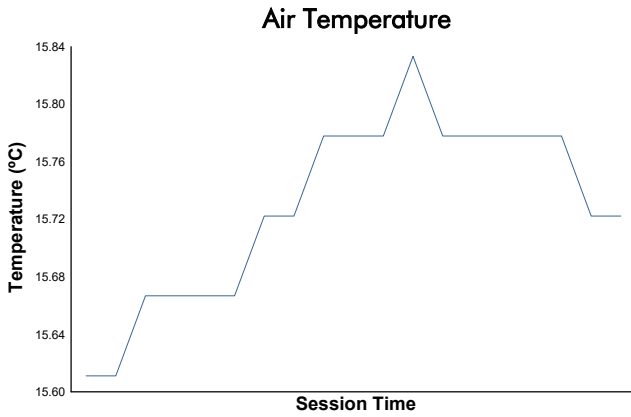

6H BARCELONA - ESPÍRITU DE MONTJUÏC
FORMULA REGIONAL BY ALPINE 2023
Qualifying 1 - GROUP B

Weather Report

Track Status: **DRY**