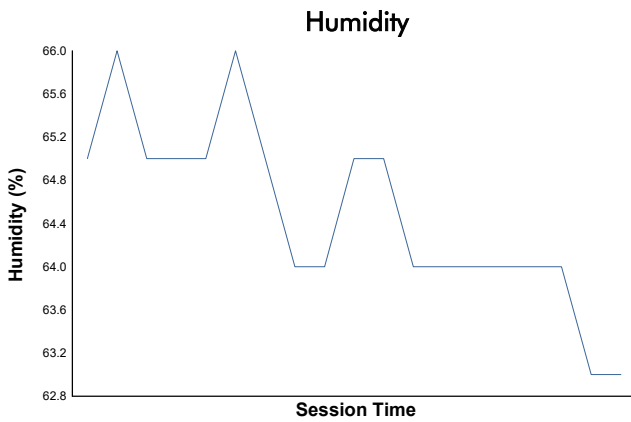

6H BARCELONA - ESPÍRITU DE MONTJUÏC
FORMULA REGIONAL BY ALPINE 2023
Qualifying 1 - GROUP B

Weather Report

Track Status: **DRY**