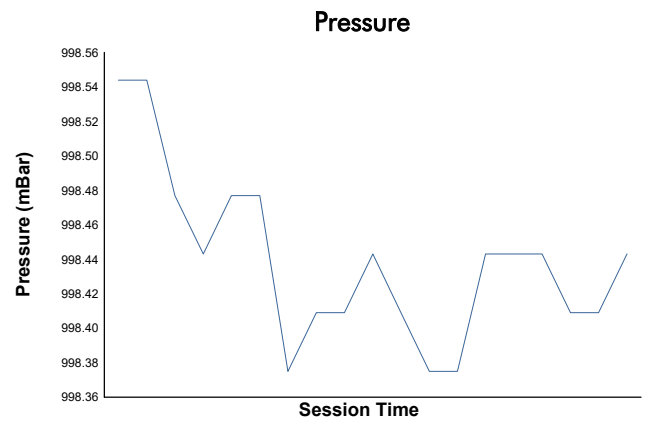

6H BARCELONA - ESPÍRITU DE MONTJUÏC
FORMULA REGIONAL BY ALPINE 2023
Qualifying 1 - GROUP B

Weather Report

Track Status: **DRY**