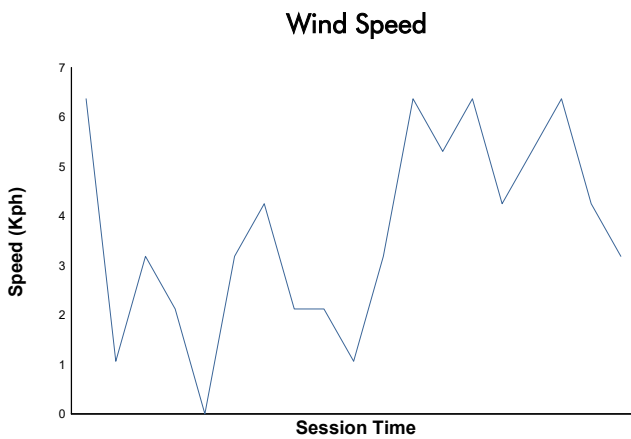

6H BARCELONA - ESPÍRITU DE MONTJUÏC
FORMULA REGIONAL BY ALPINE 2023
Qualifying 1 - GROUP B

Weather Report

Track Status: **DRY**