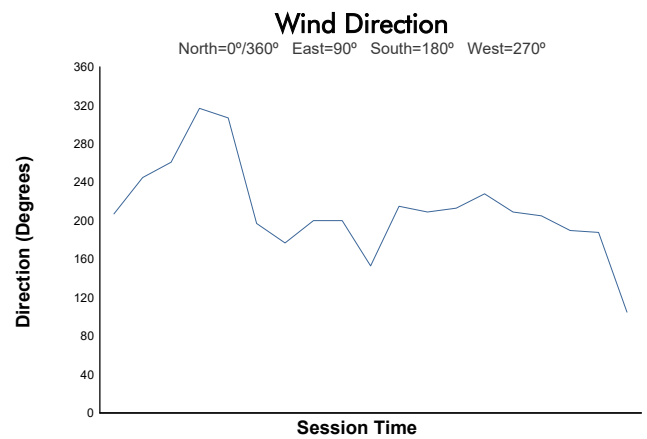

6H BARCELONA - ESPÍRITU DE MONTJUÏC
FORMULA REGIONAL BY ALPINE 2023
Qualifying 1 - GROUP B

Weather Report

Track Status: **DRY**