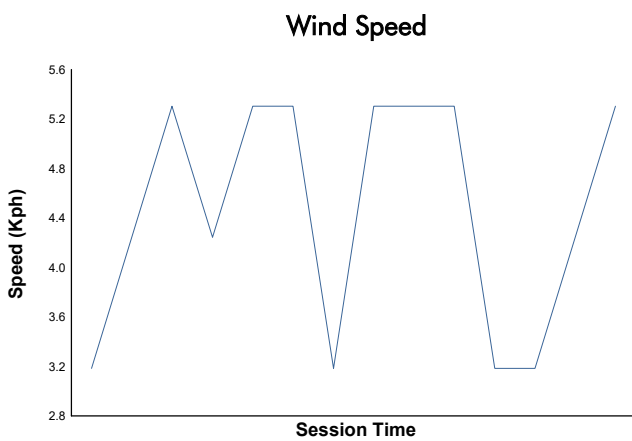

6H BARCELONA - ESPÍRITU DE MONTJUÏC
FORMULA REGIONAL BY ALPINE 2023
Qualifying 2 - GROUP A

Weather Report

Track Status: **DRY**