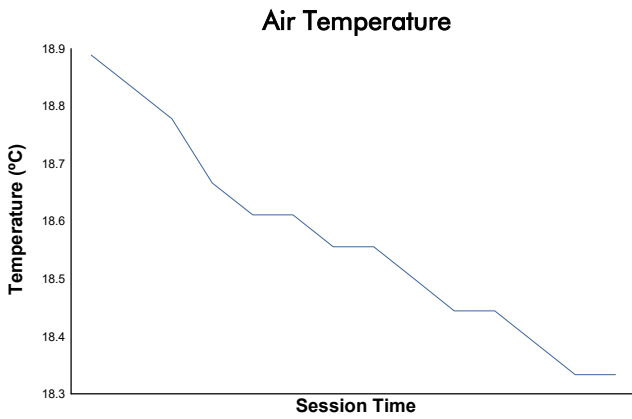

6H BARCELONA - ESPÍRITU DE MONTJUÏC
FORMULA REGIONAL BY ALPINE 2023
Qualifying 2 - GROUP A

Weather Report

Track Status: **DRY**