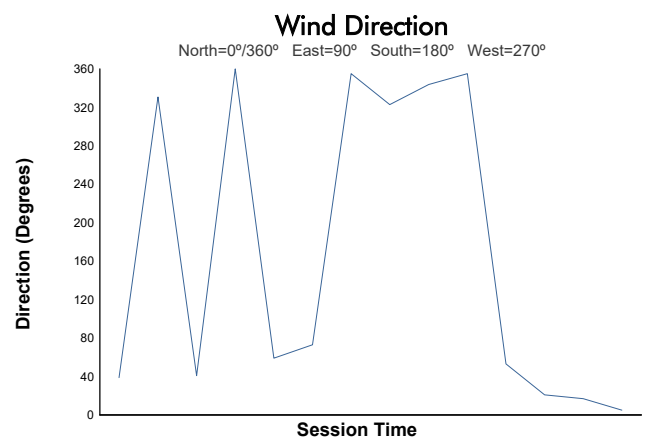

6H BARCELONA - ESPÍRITU DE MONTJUÏC
FORMULA REGIONAL BY ALPINE 2023
Qualifying 2 - GROUP A

Weather Report

Track Status: **DRY**