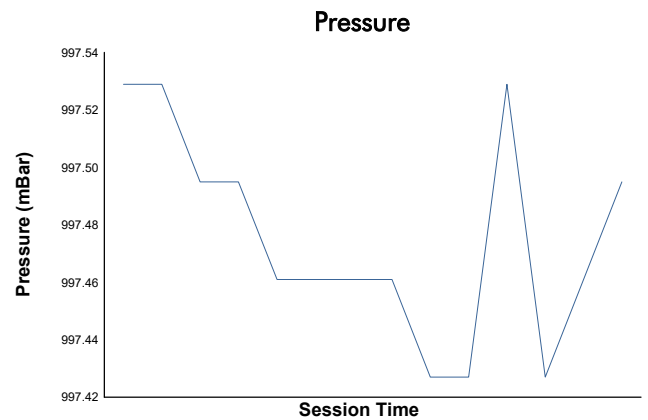

6H BARCELONA - ESPÍRITU DE MONTJUÏC
FORMULA REGIONAL BY ALPINE 2023
Qualifying 2 - GROUP A

Weather Report

Track Status: **DRY**