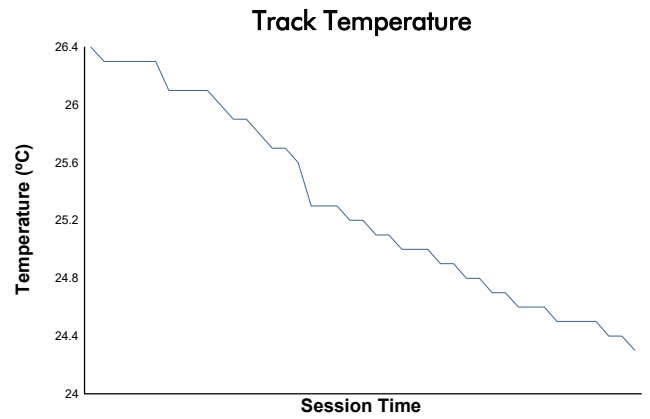

#### FORMULA REGIONAL BY ALPINE 2023

Race 1

Weather Report

Track Status: **DRY**