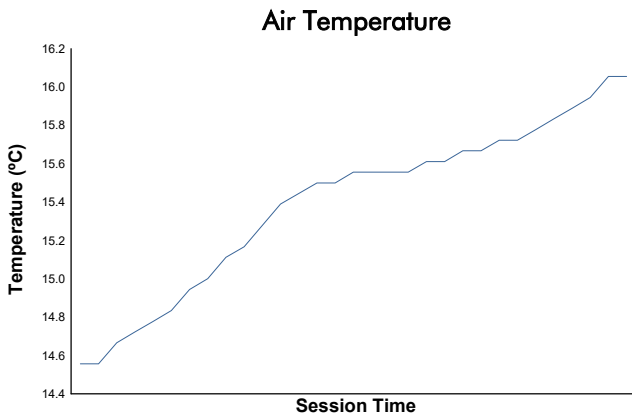

6H BARCELONA - ESPÍRITU DE MONTJUÏC

FORMULA REGIONAL BY ALPINE 2023

Race 2

Weather Report

Track Status: **DRY**