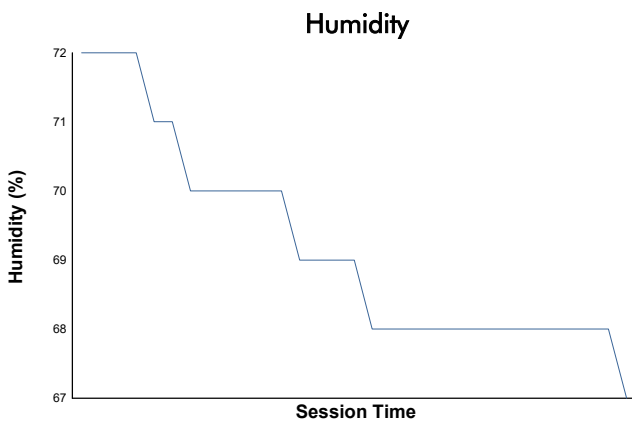

6H BARCELONA - ESPÍRITU DE MONTJUÏC

FORMULA REGIONAL BY ALPINE 2023

Race 2

Weather Report

Track Status: **DRY**