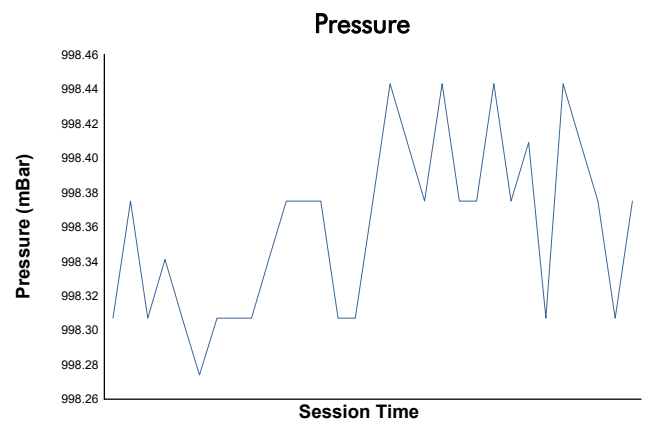

6H BARCELONA - ESPÍRITU DE MONTJUÏC

FORMULA REGIONAL BY ALPINE 2023

Race 2

Weather Report

Track Status: **DRY**