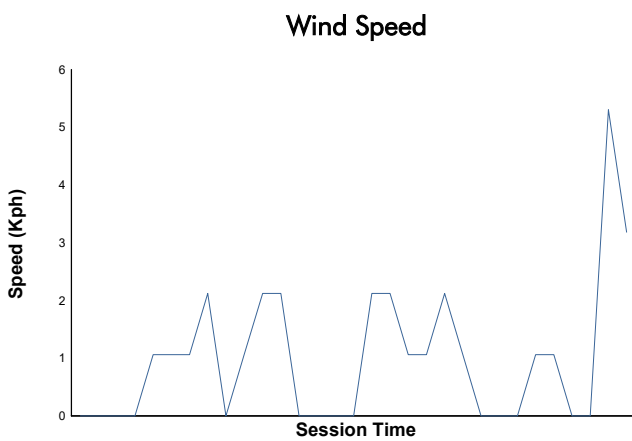

6H BARCELONA - ESPÍRITU DE MONTJUÏC

FORMULA REGIONAL BY ALPINE 2023

Race 2

Weather Report

Track Status: **DRY**