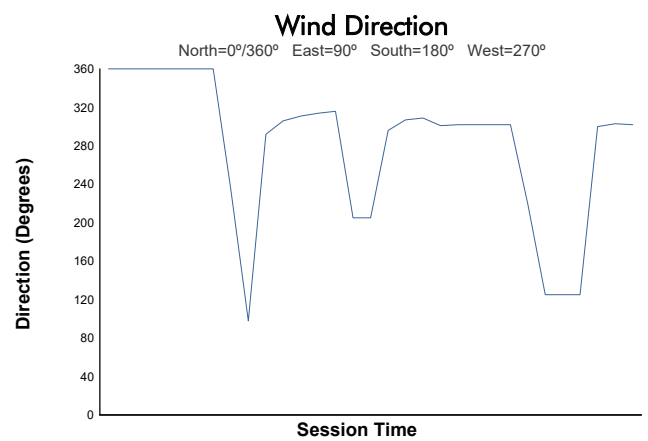

6H BARCELONA - ESPÍRITU DE MONTJUÏC

FORMULA REGIONAL BY ALPINE 2023

Race 2

Weather Report

Track Status: **DRY**