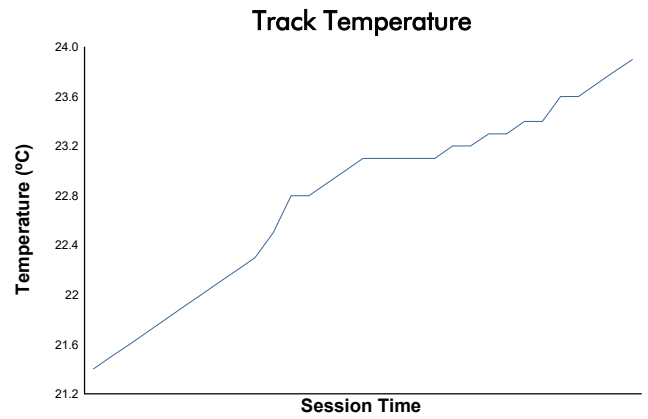

6H BARCELONA - ESPÍRITU DE MONTJUÏC

FORMULA REGIONAL BY ALPINE 2023

Race 2

Weather Report

Track Status: **DRY**