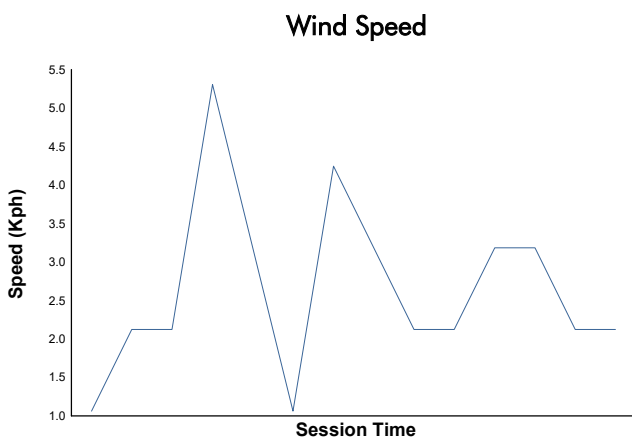

6H BARCELONA - ESPÍRITU DE MONTJUÏC

F1 ACADEMY

Qualifying2

Weather Report

Track Status: **DRY**