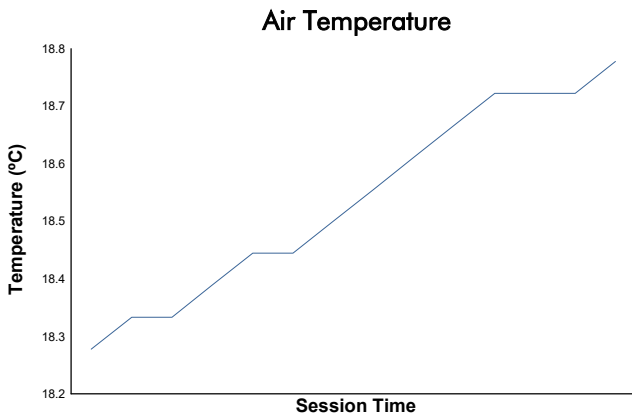

6H BARCELONA - ESPÍRITU DE MONTJUÏC

F1 ACADEMY

Qualifying2

Weather Report

Track Status: **DRY**