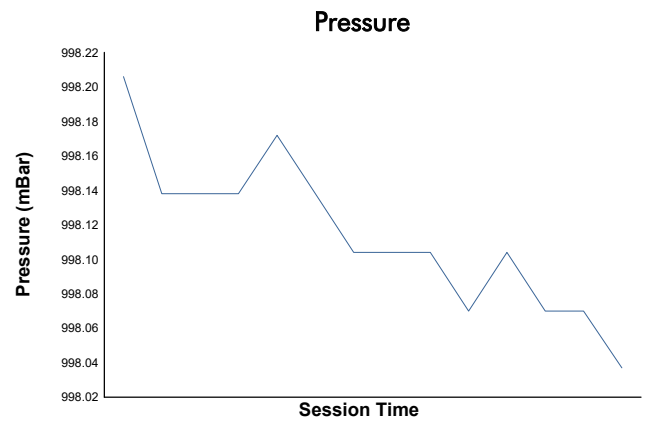

6H BARCELONA - ESPÍRITU DE MONTJUÏC

F1 ACADEMY

Qualifying2

Weather Report

Track Status: **DRY**