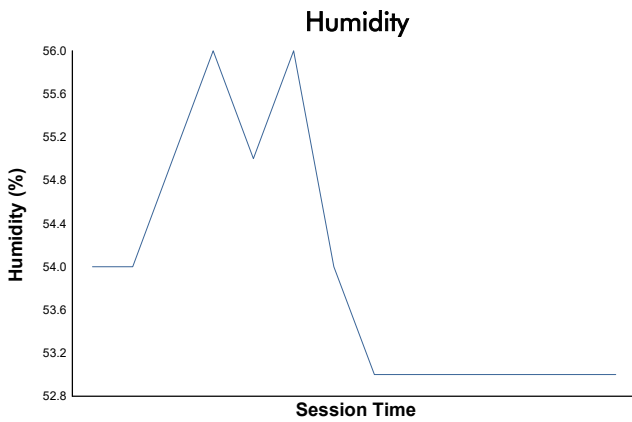

6H BARCELONA - ESPÍRITU DE MONTJUÏC

F1 ACADEMY

Qualifying2

Weather Report

Track Status: **DRY**