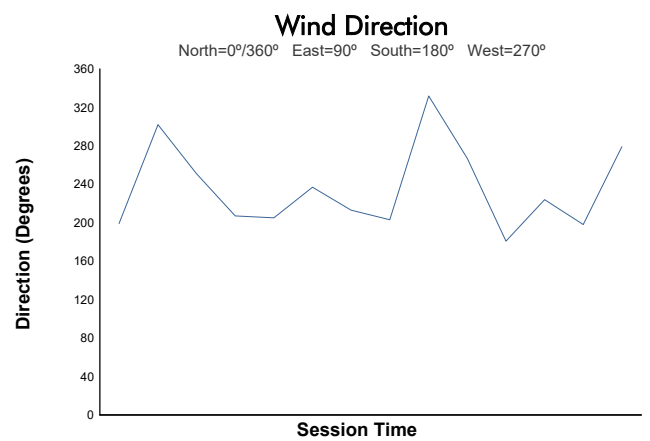

6H BARCELONA - ESPÍRITU DE MONTJUÏC

F1 ACADEMY

Qualifying2

Weather Report

Track Status: **DRY**