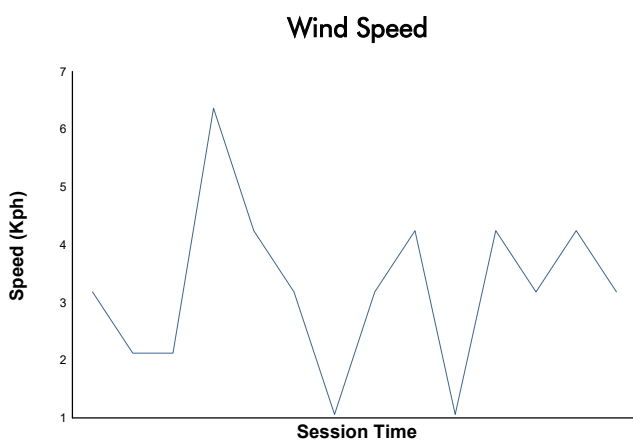

6H BARCELONA - ESPÍRITU DE MONTJUÏC

COPA RACER

Qualifying 1

Weather Report

Track Status: **DRY**