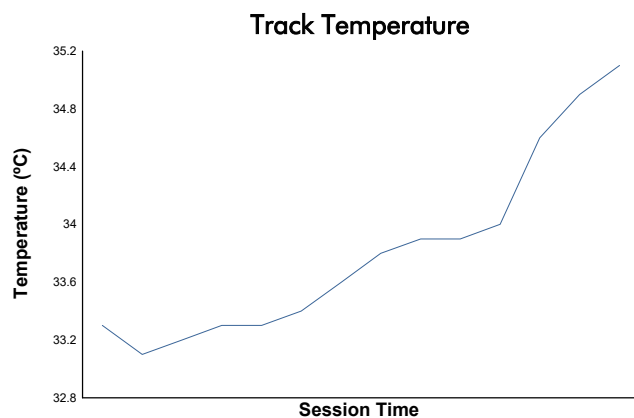

6H BARCELONA - ESPÍRITU DE MONTJUÏC

COPA RACER

Qualifying 1

Weather Report

Track Status: **DRY**