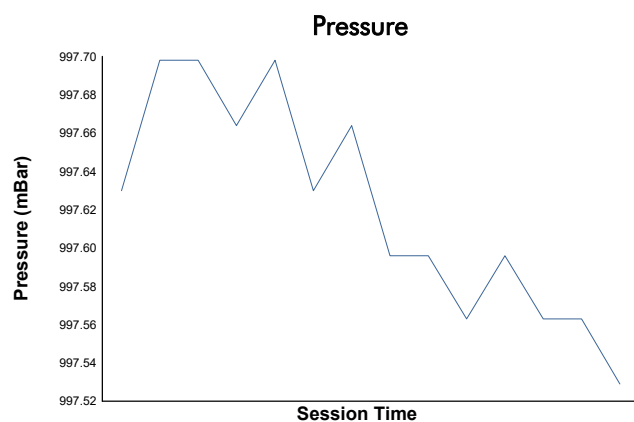

6H BARCELONA - ESPÍRITU DE MONTJUÏC

COPA RACER

Qualifying 1

Weather Report

Track Status: **DRY**