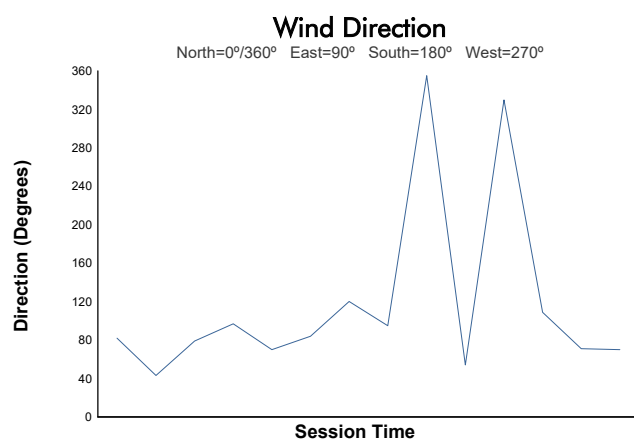

6H BARCELONA - ESPÍRITU DE MONTJUÏC

COPA RACER

Qualifying 1

Weather Report

Track Status: **DRY**