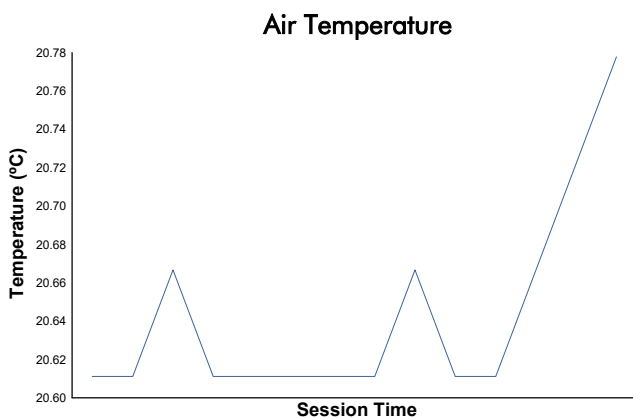

6H BARCELONA - ESPÍRITU DE MONTJUÏC

COPA RACER

Qualifying 1

Weather Report

Track Status: **DRY**