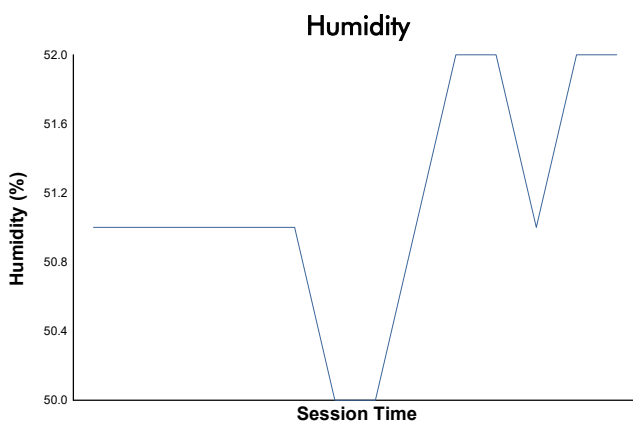

6H BARCELONA - ESPÍRITU DE MONTJUÏC

COPA RACER

Qualifying 1

Weather Report

Track Status: **DRY**